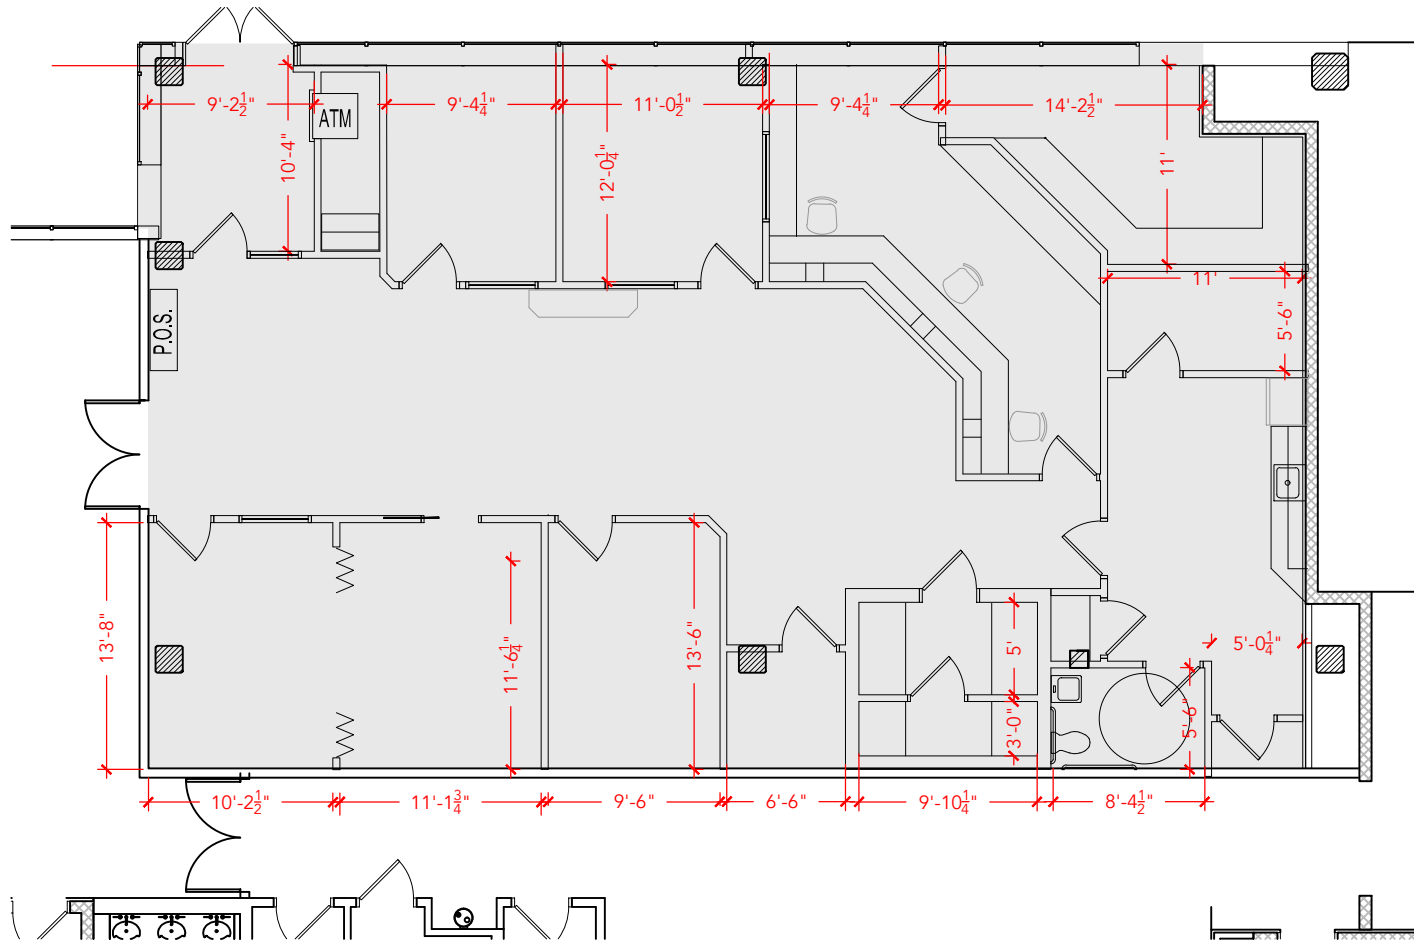

TOTAL SF AVAILABLE - 2,847 RSF(12%)

[Click to access 3D model](#)

Key Plan

Floor Plan