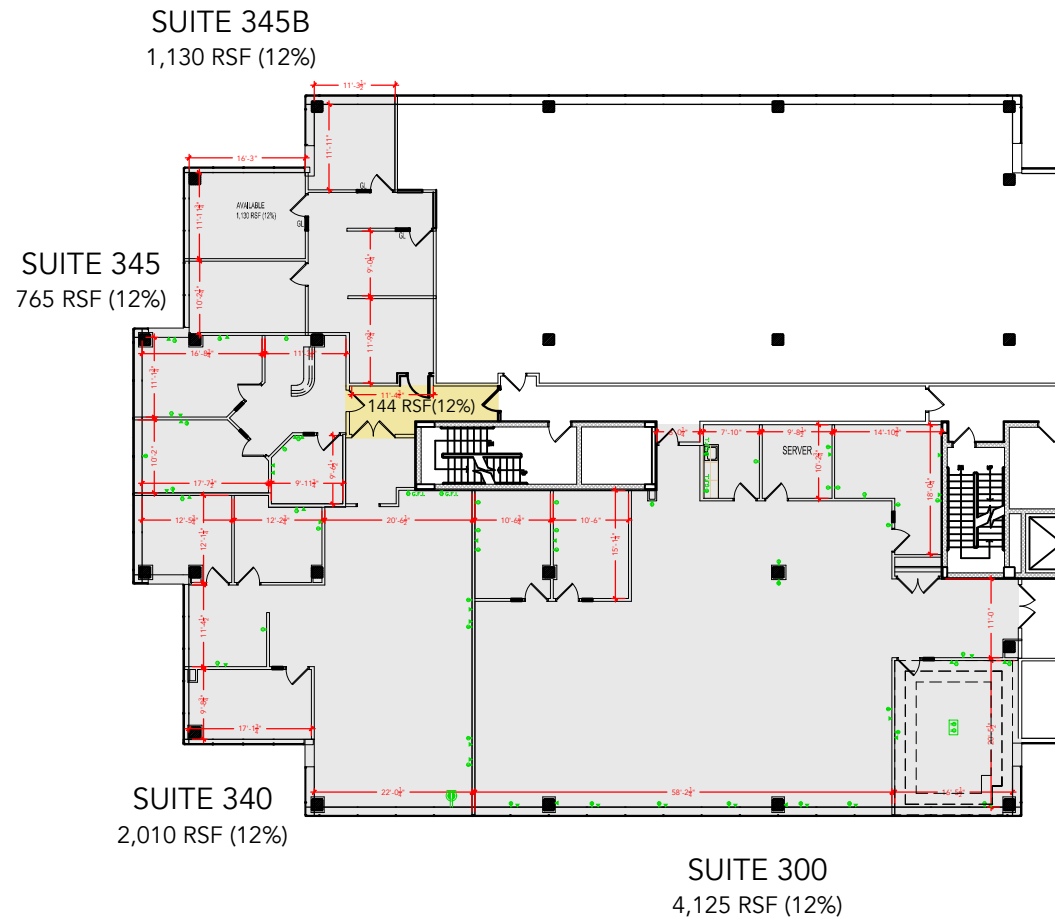

TOTAL SF AVAILABLE - 8,030 RSF(12%)

[Click to access 3D model](#)

Key Plan

Floor Plan