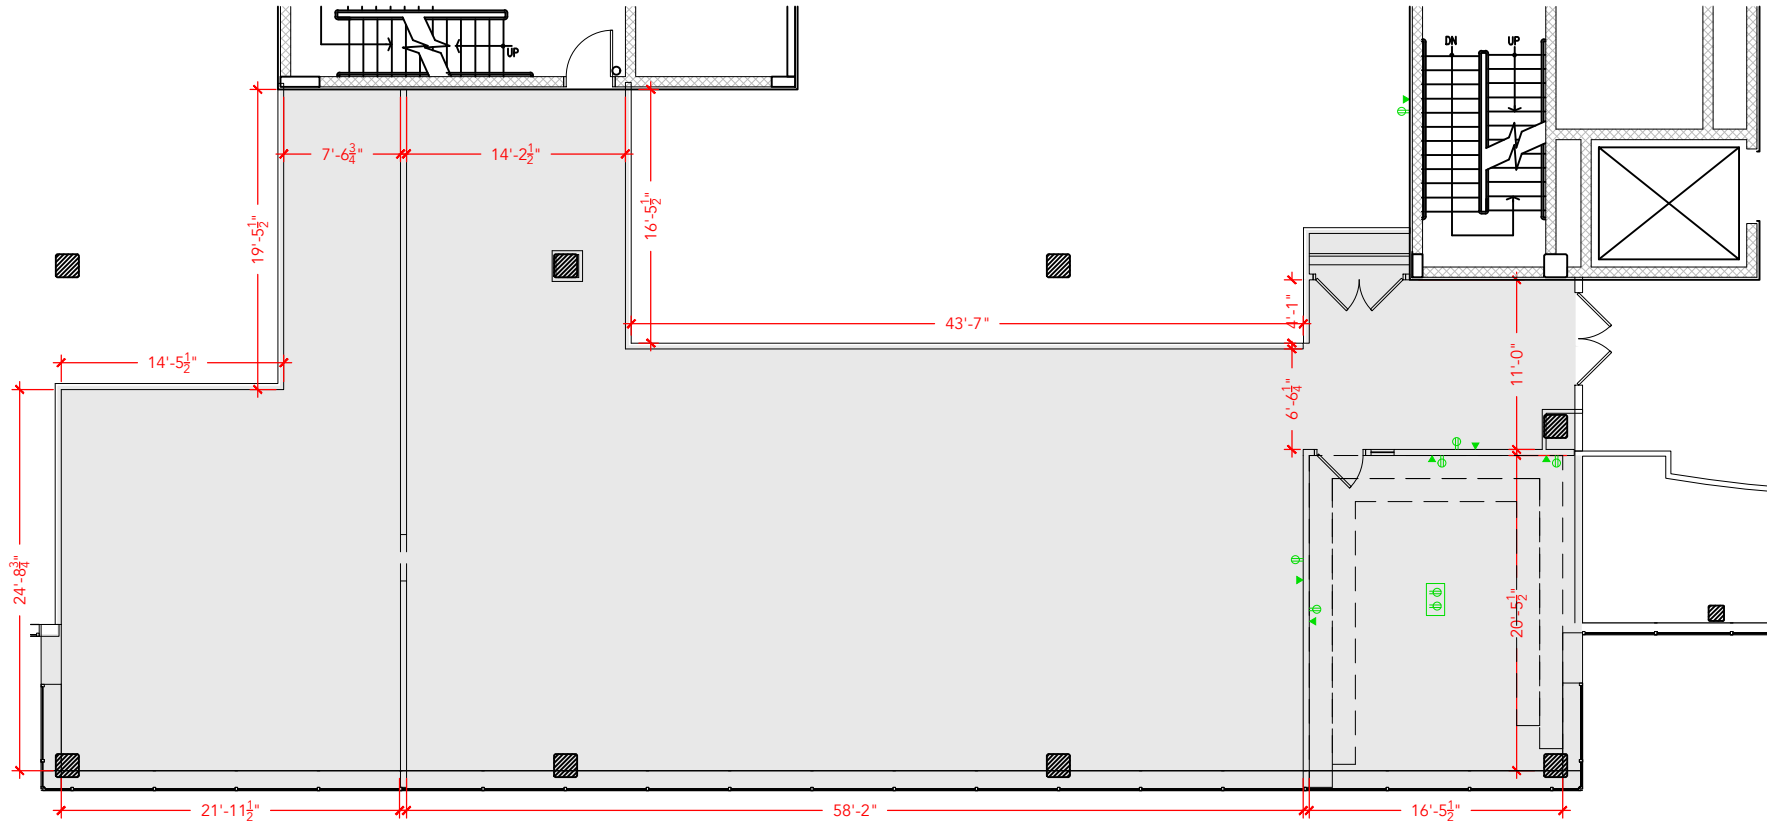

TOTAL SF AVAILABLE - 3,805 RSF(16%)

[Click to access 3D model](#)

Key Plan

Floor Plan