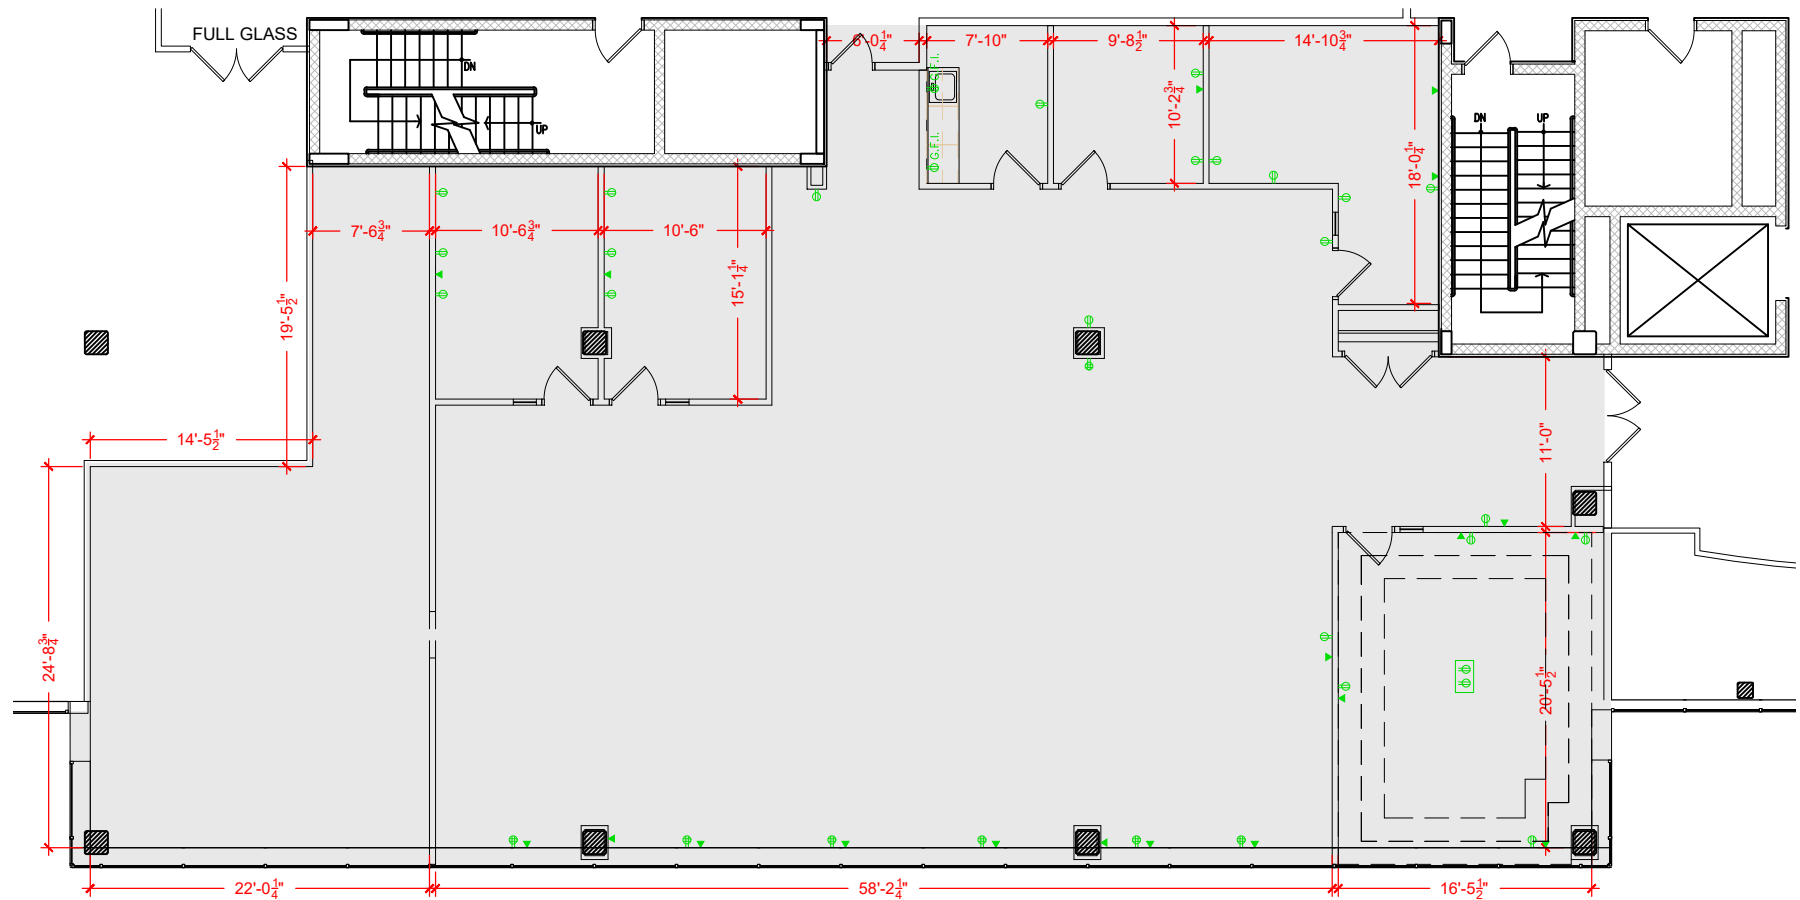

TOTAL SF AVAILABLE - 5,147 RSF(16%)

[Click to access 3D model](#)

Key Plan

Floor Plan