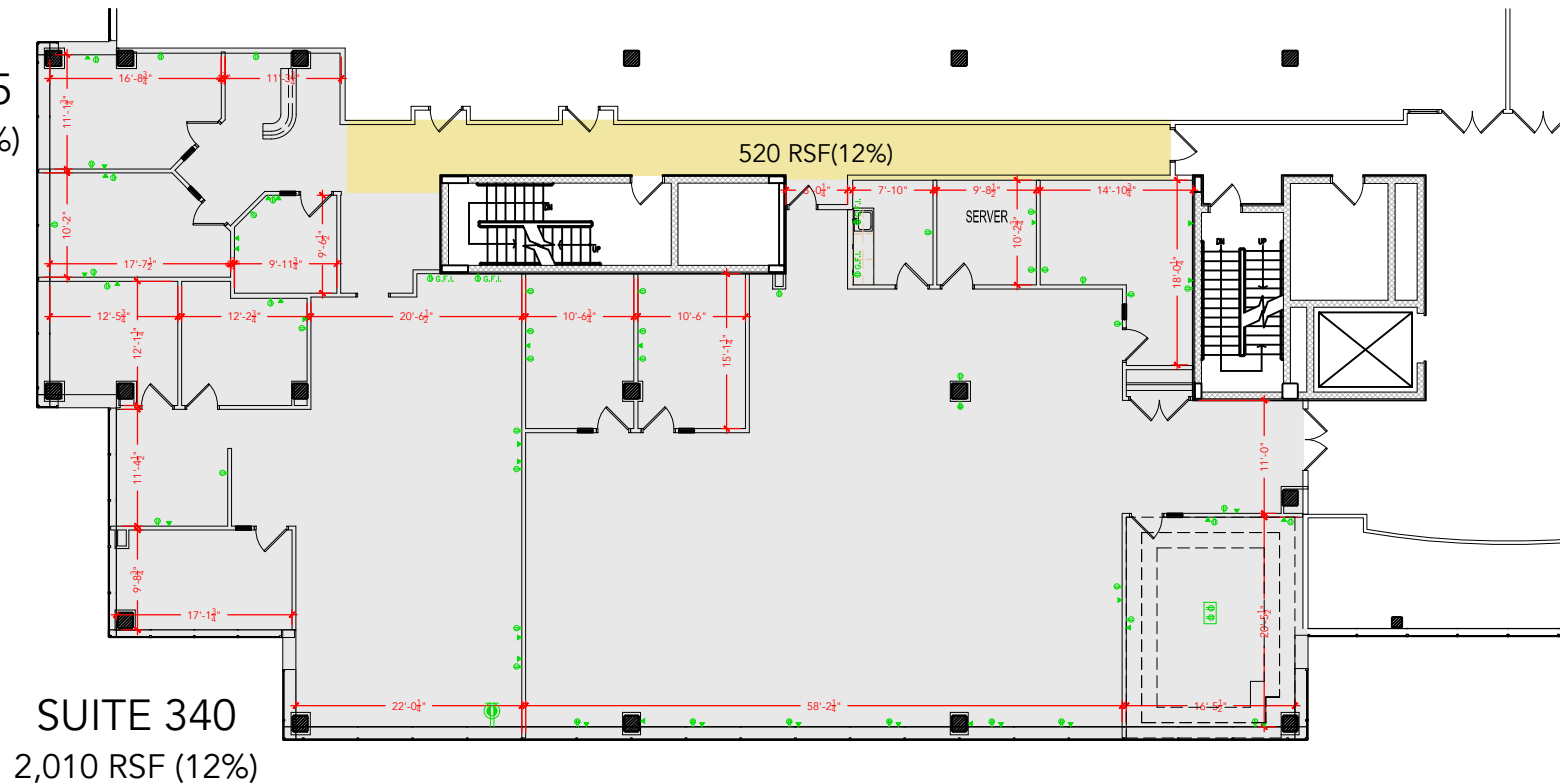

TOTAL SF AVAILABLE - 6,900 RSF(12%)

[Click to access 3D model](#)

Key Plan

SUITE 345
765 RSF (12%)

Floor Plan