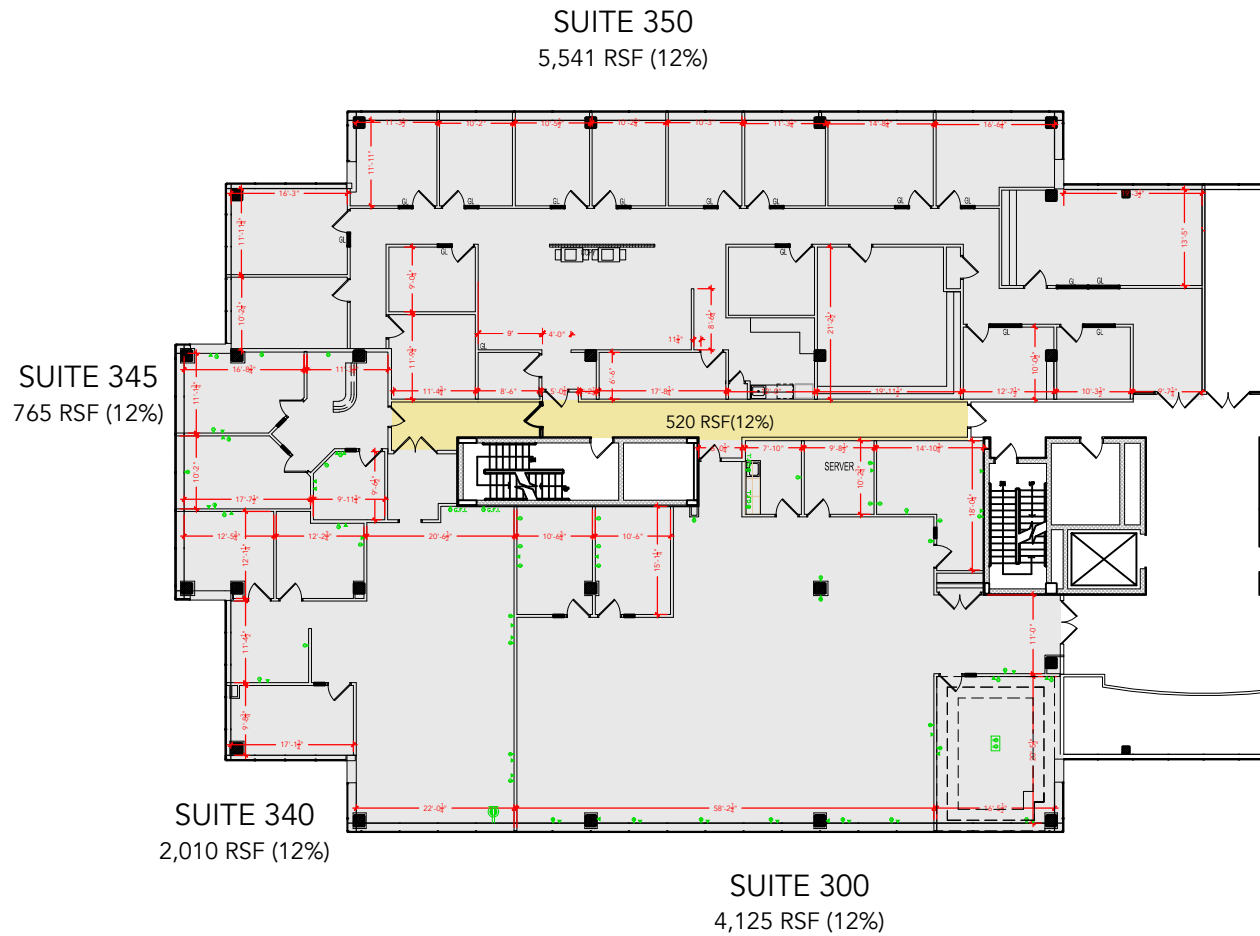

TOTAL SF AVAILABLE - 12,441 RSF(12%)

[Click to access 3D model](#)

Key Plan

Floor Plan