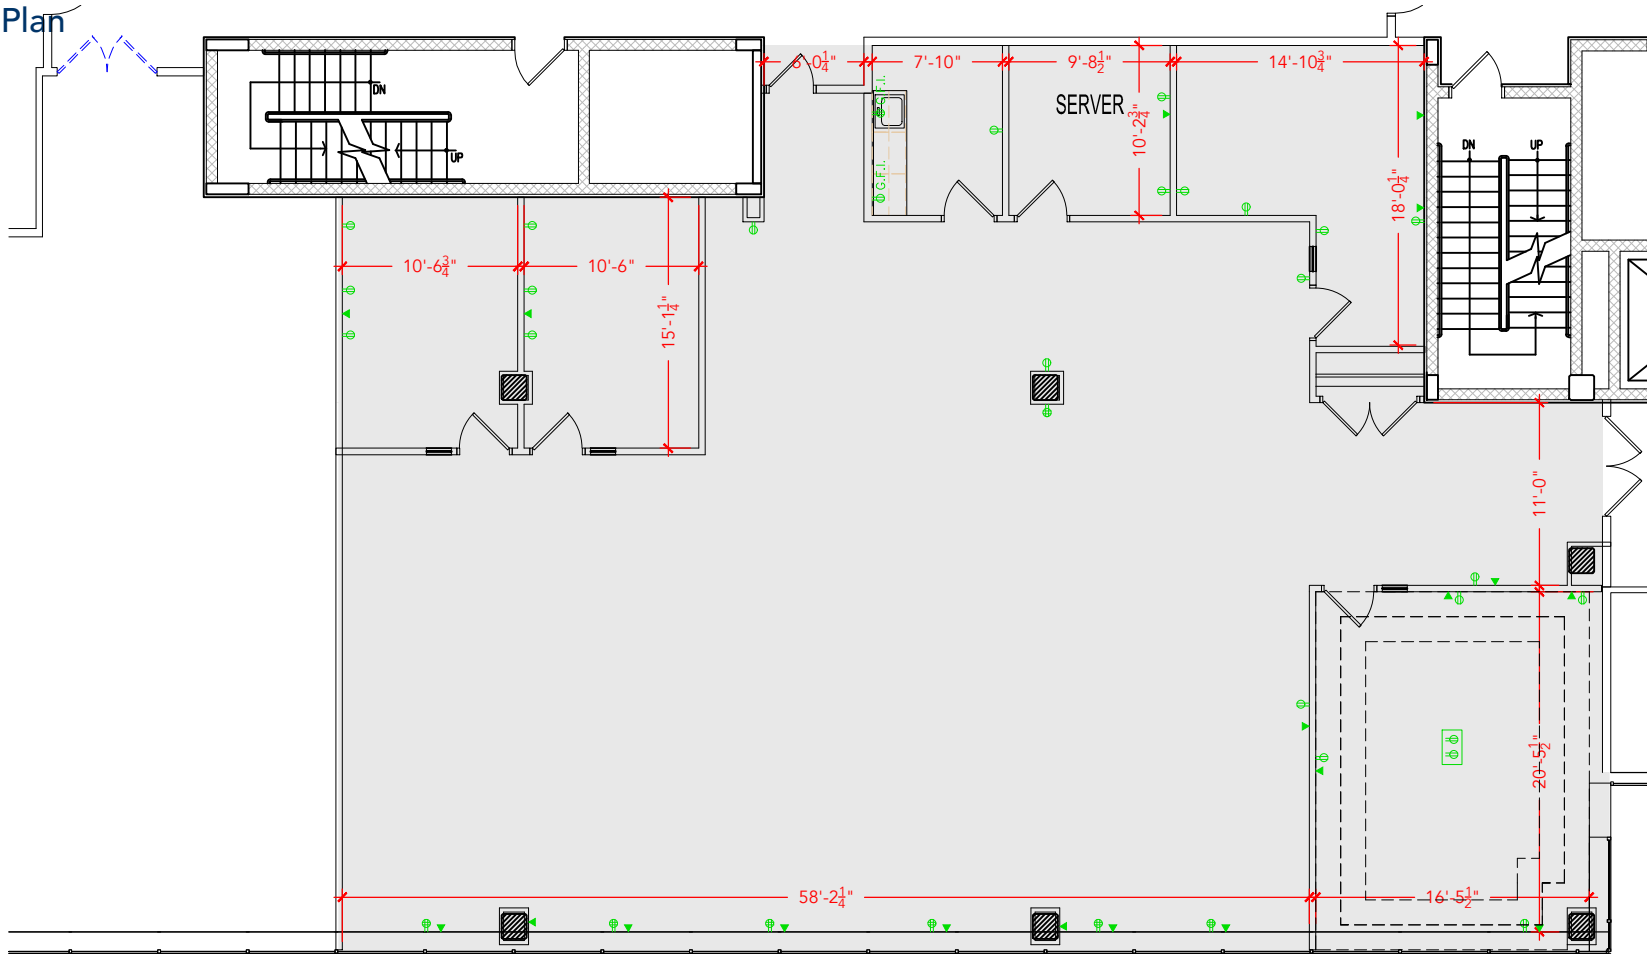

TOTAL SF AVAILABLE - 4,125 RSF(12%)

[Click to access 3D model](#)

Key Plan

## Floor Plan