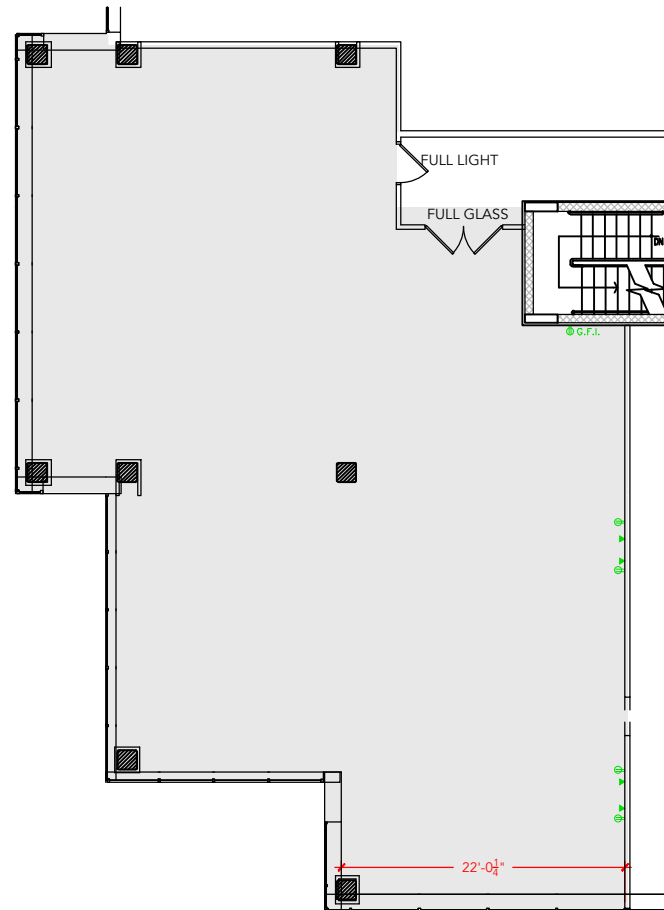

TOTAL SF AVAILABLE - 2,788 RSF(12%)

[Click to access 3D model](#)

Key Plan

Floor Plan