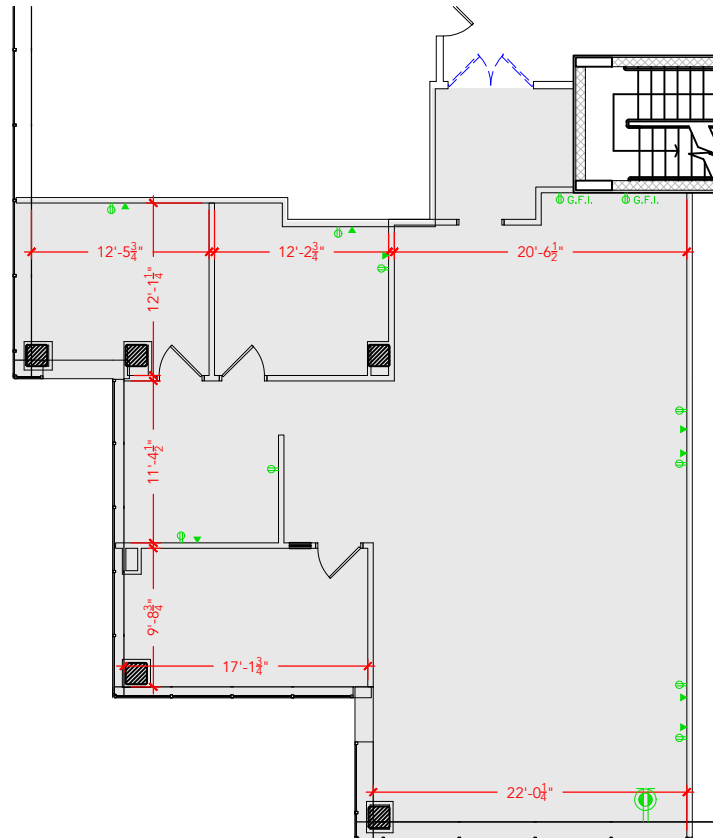

TOTAL SF AVAILABLE - 2,010 RSF(12%)

Key Plan

[Click to access 3D model](#)

Floor Plan