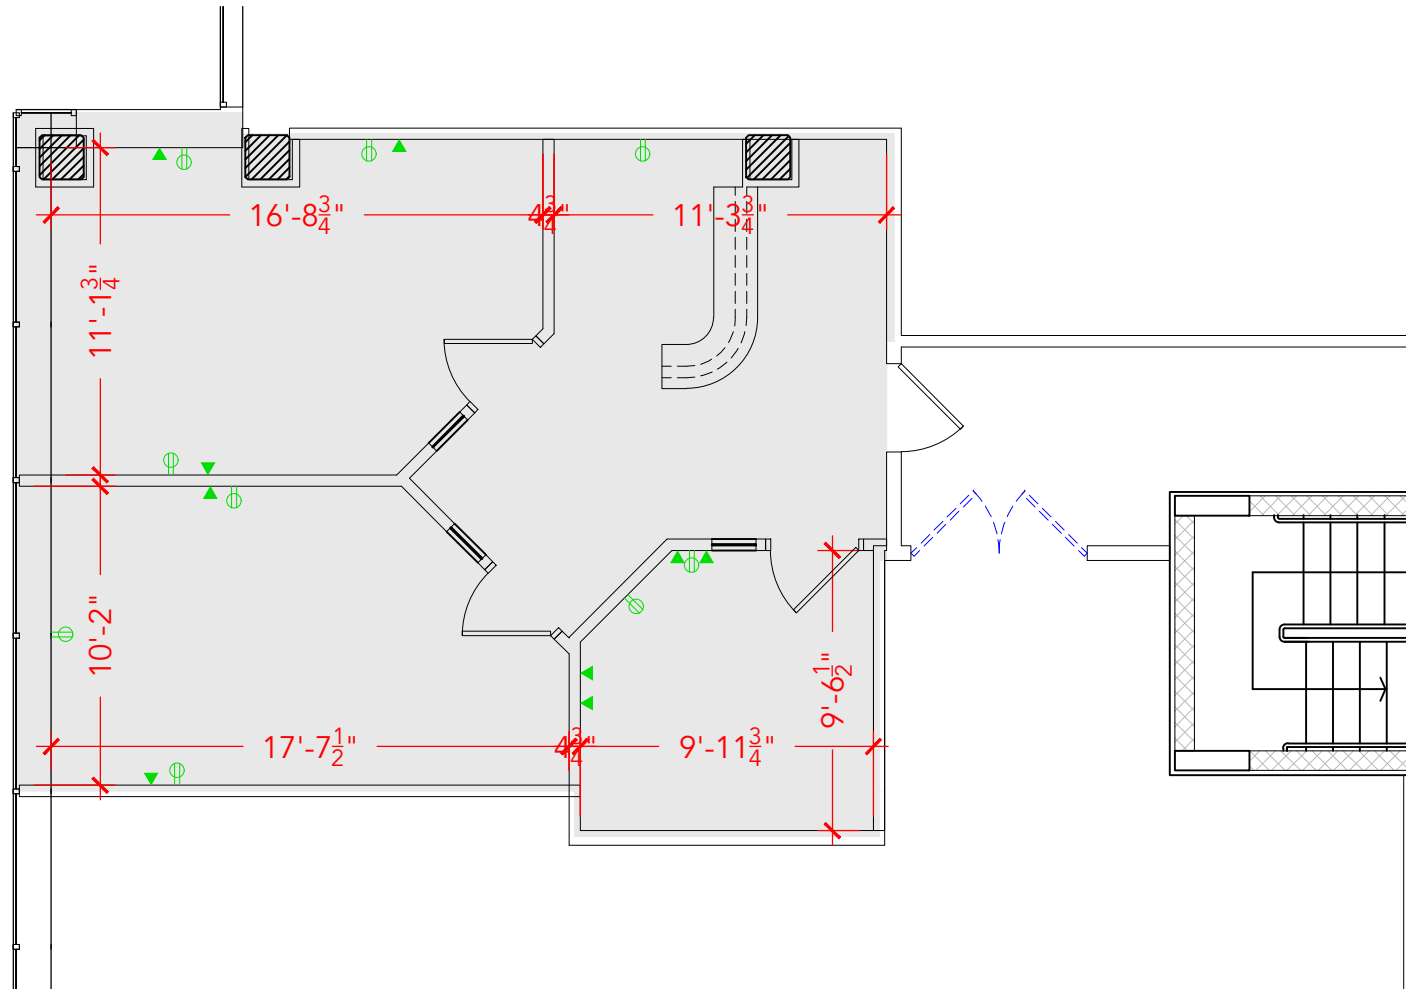

TOTAL SF AVAILABLE - 765 RSF(12%)

[Click to access 3D model](#)

Key Plan

Floor Plan