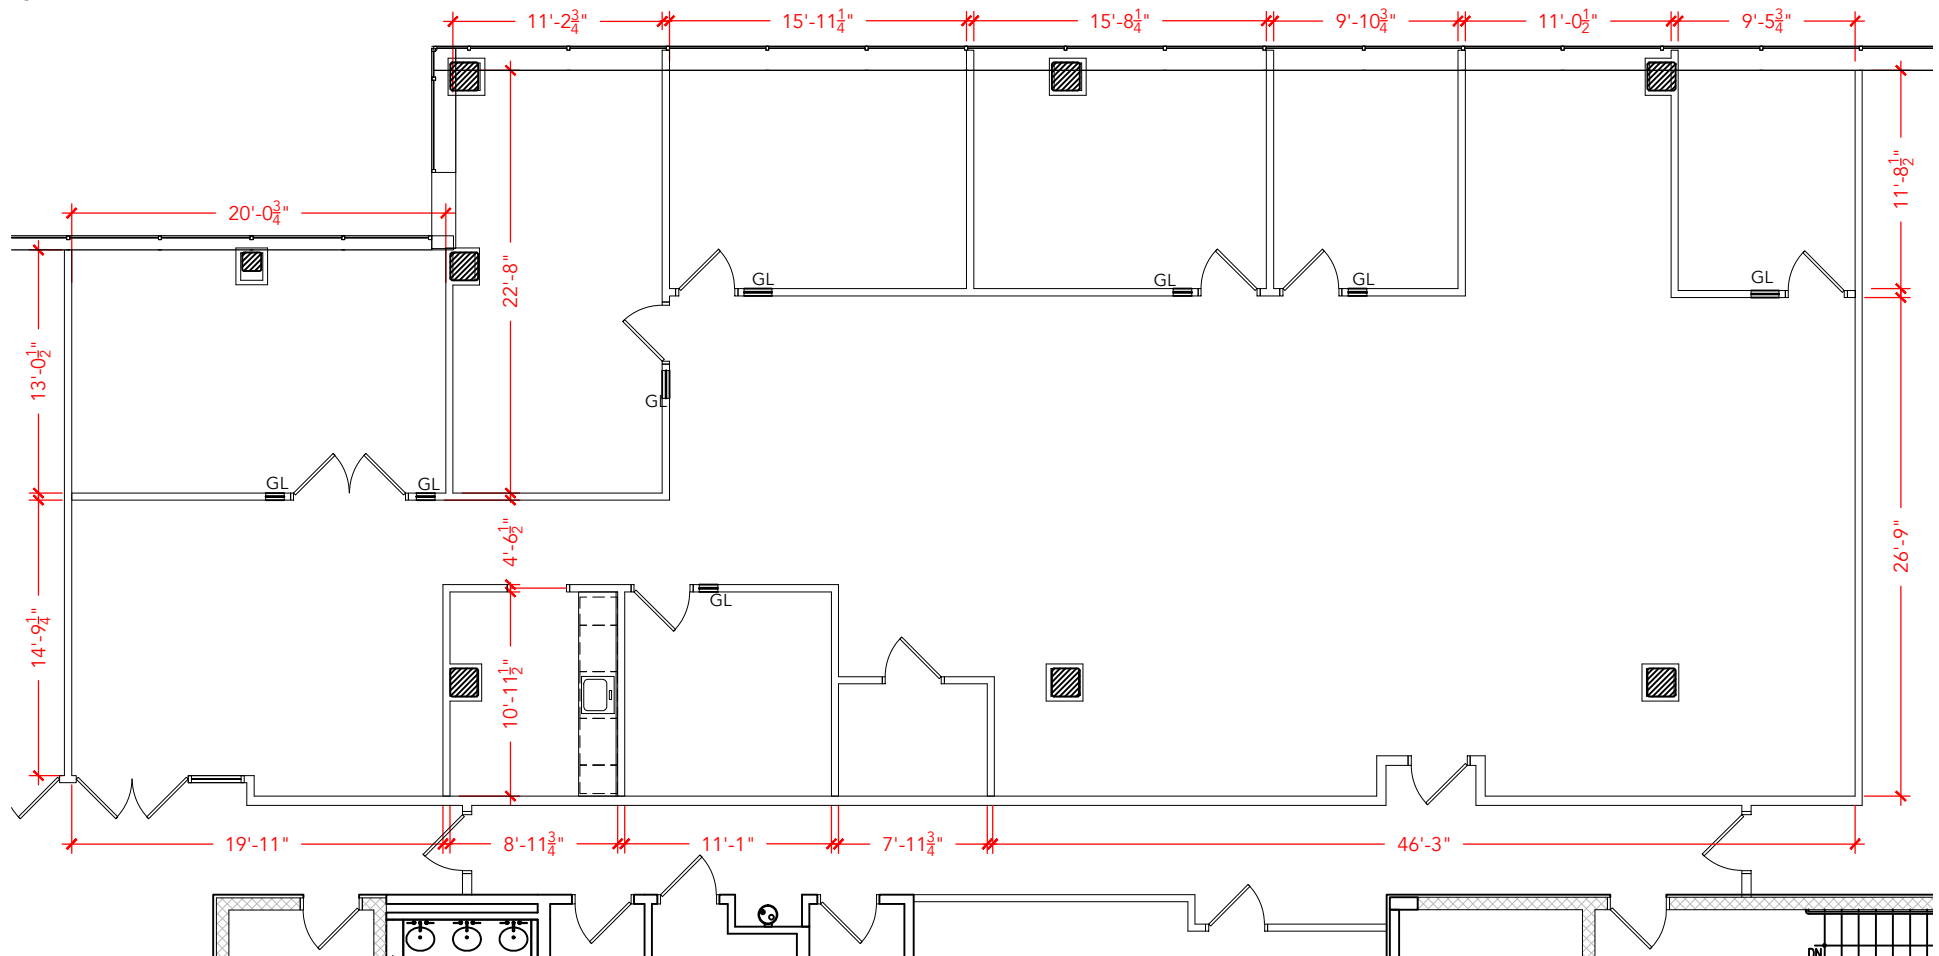

TOTAL SF AVAILABLE - 4,100 RSF(12%)

[Click to access 3D model](#)

Key Plan

Floor Plan