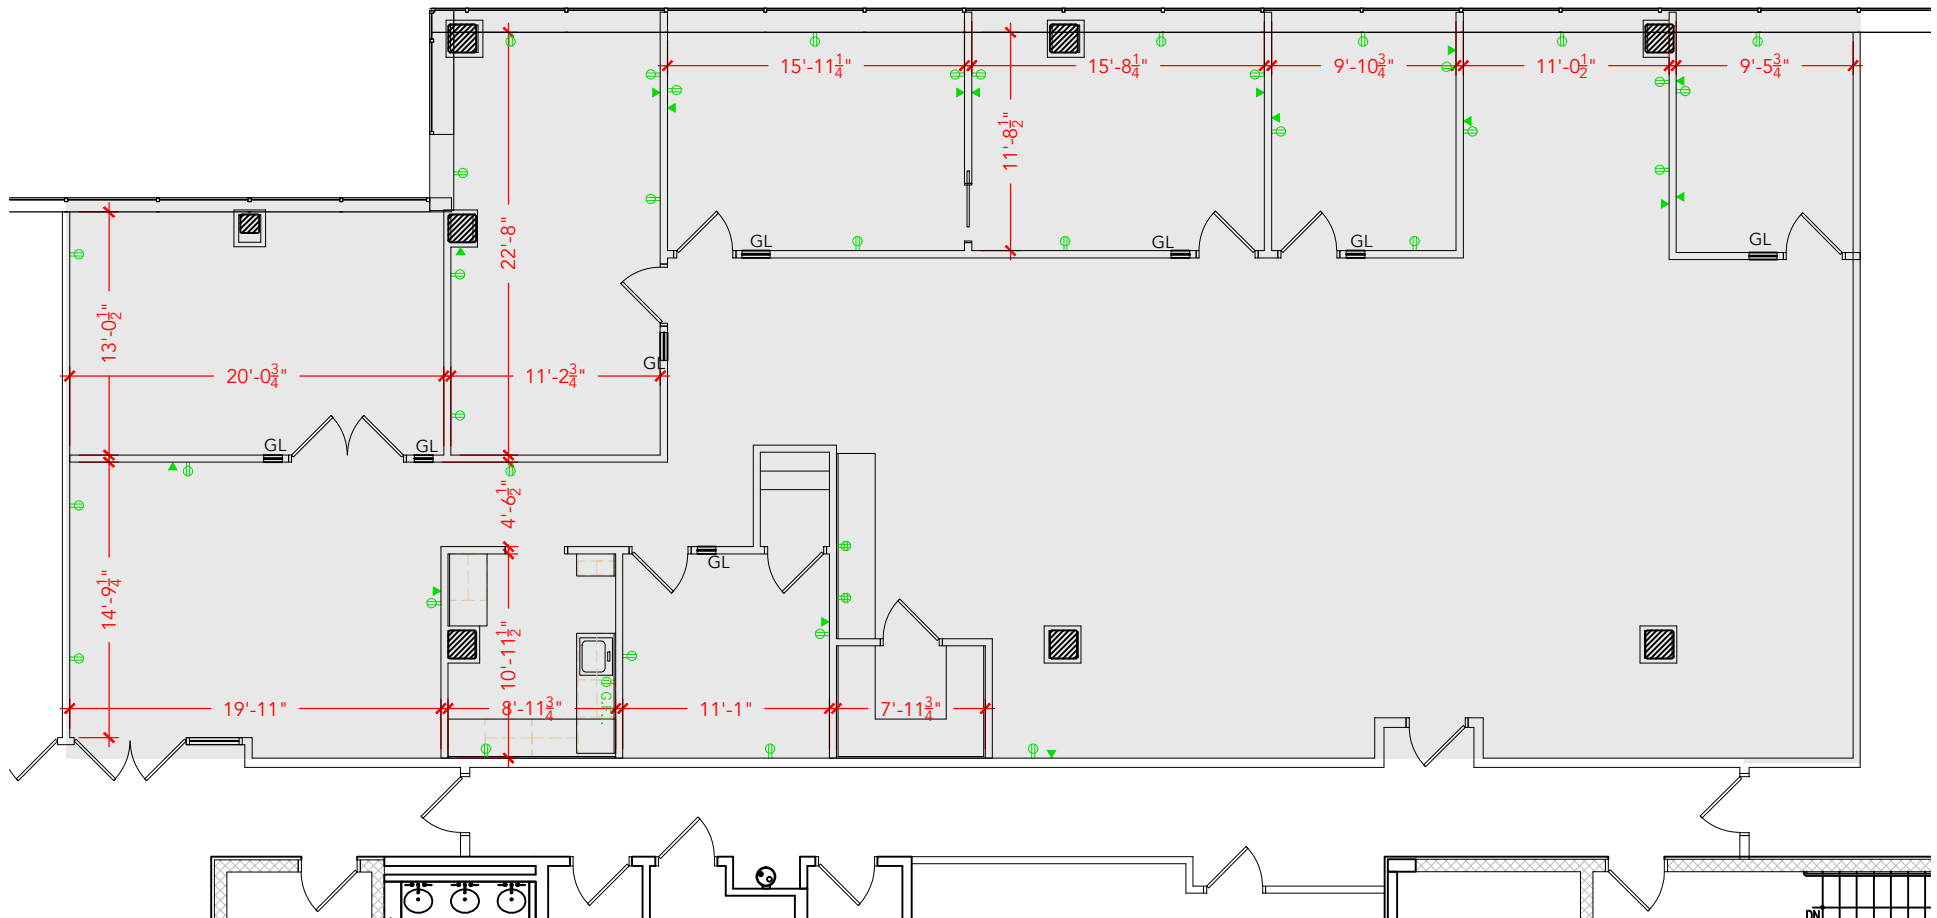

TOTAL SF AVAILABLE - 4,100 RSF(12%)

[Click to access 3D model](#)

Key Plan

Floor Plan