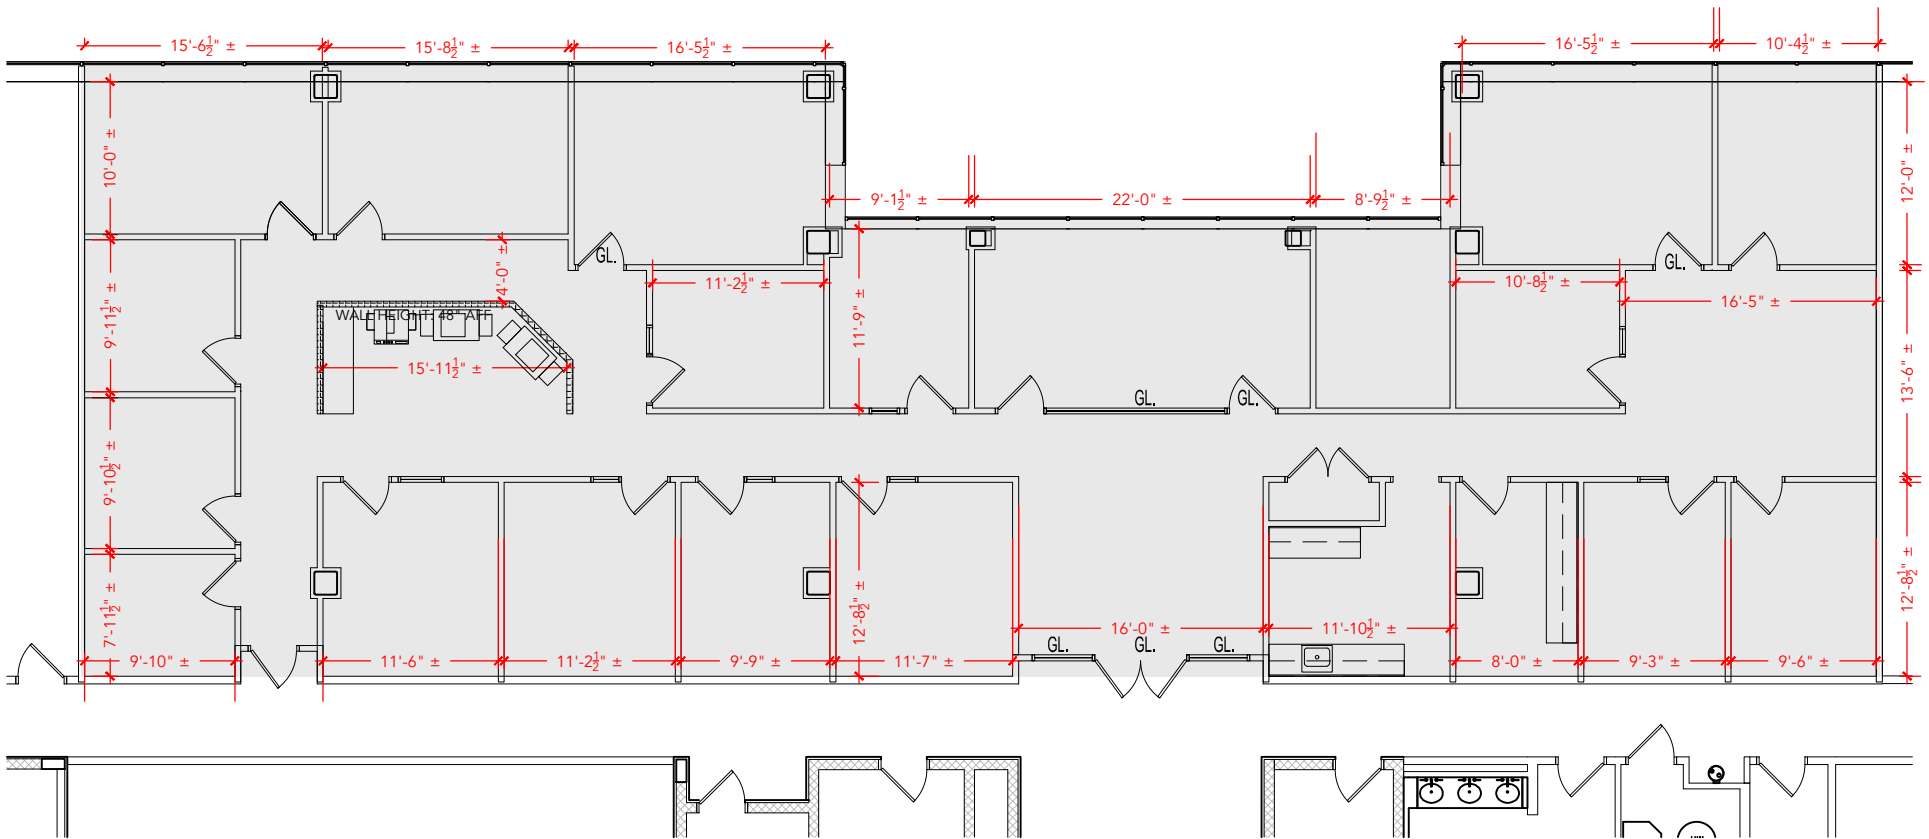

TOTAL SF AVAILABLE - 5,009 RSF(16%)

[Click to access 3D model](#)

## Key Plan

## Floor Plan