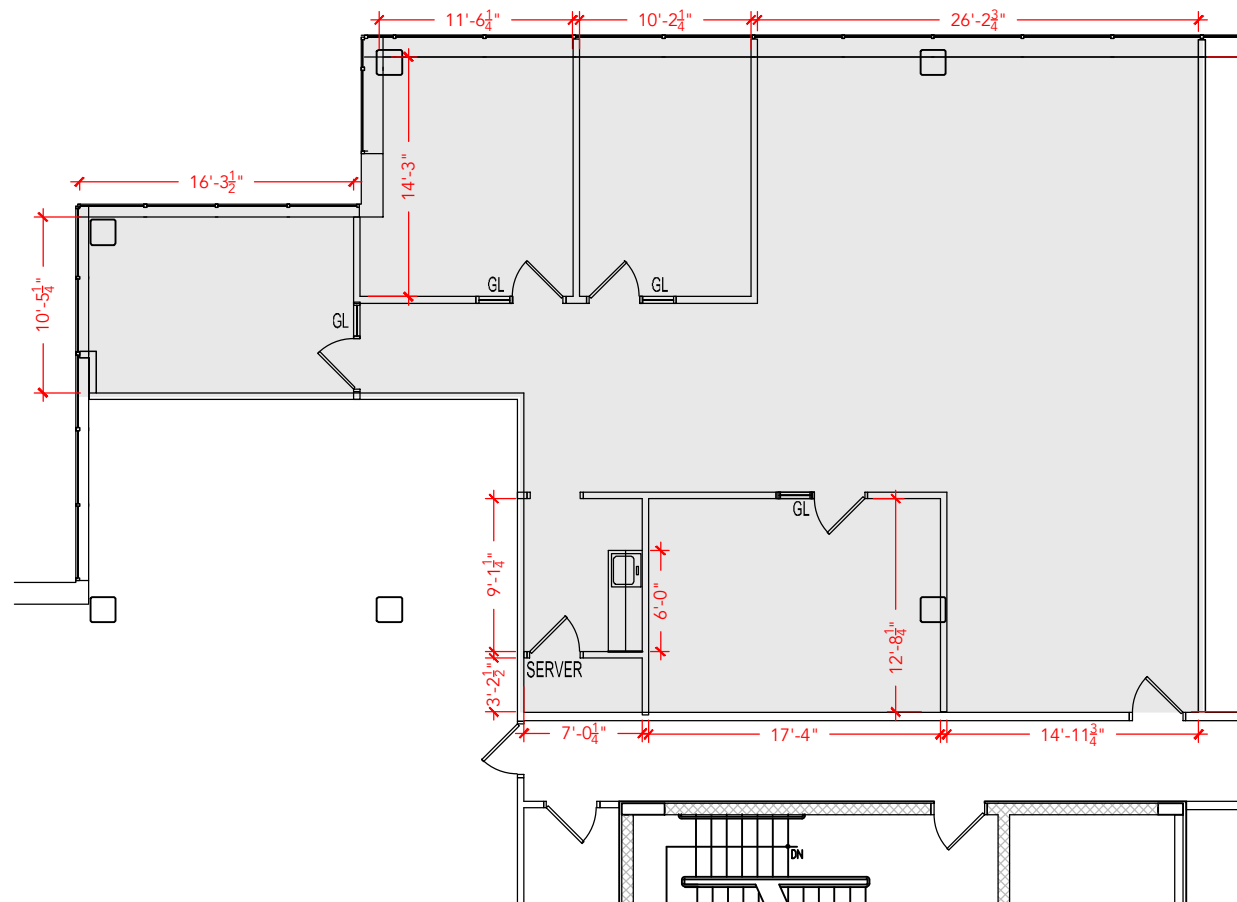

TOTAL SF AVAILABLE - 2,263 RSF(12%)

[Click to access 3D model](#)

Key Plan

Floor Plan