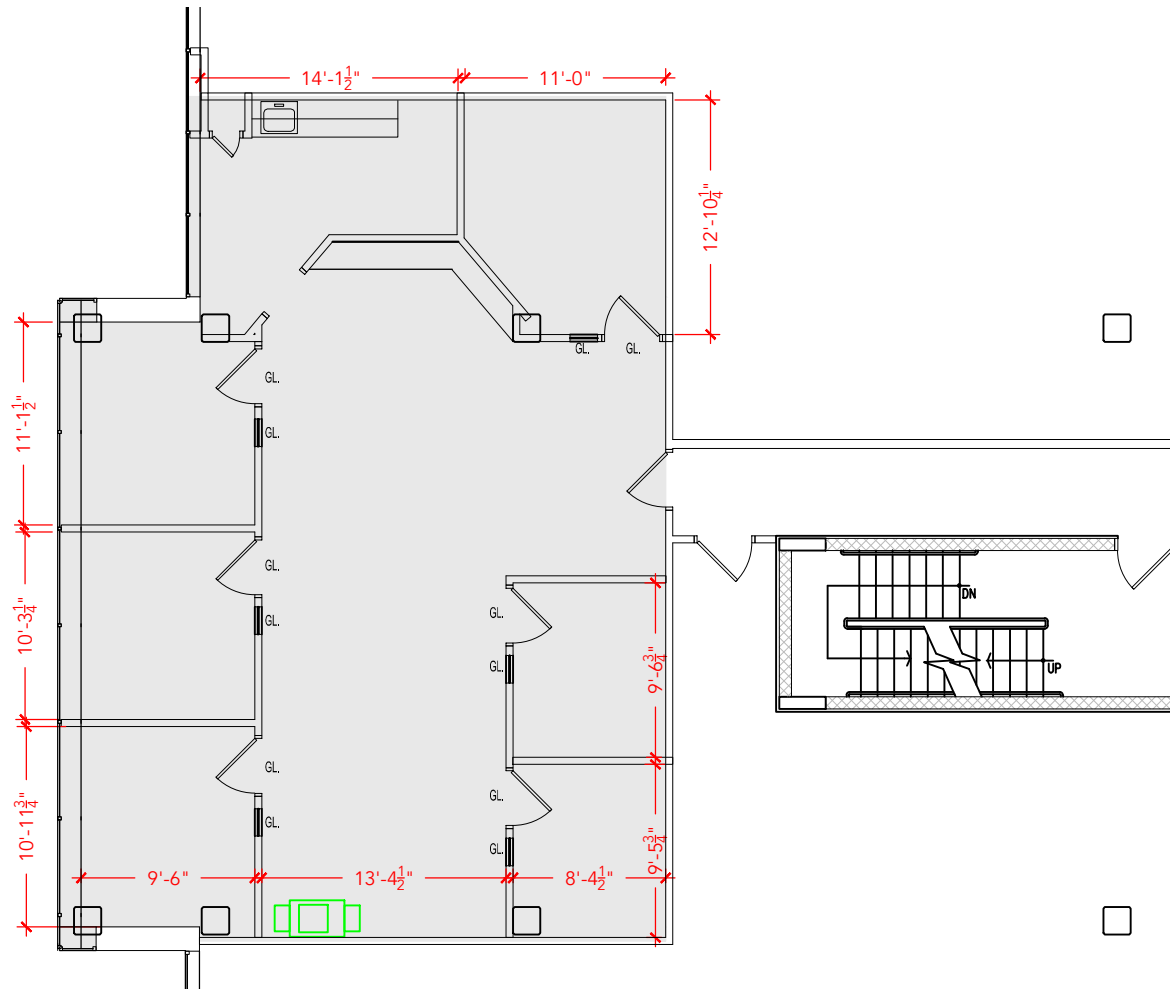

TOTAL SF AVAILABLE - 1,620 RSF(12%)

Key Plan

[Click to access 3D model](#)

Floor Plan