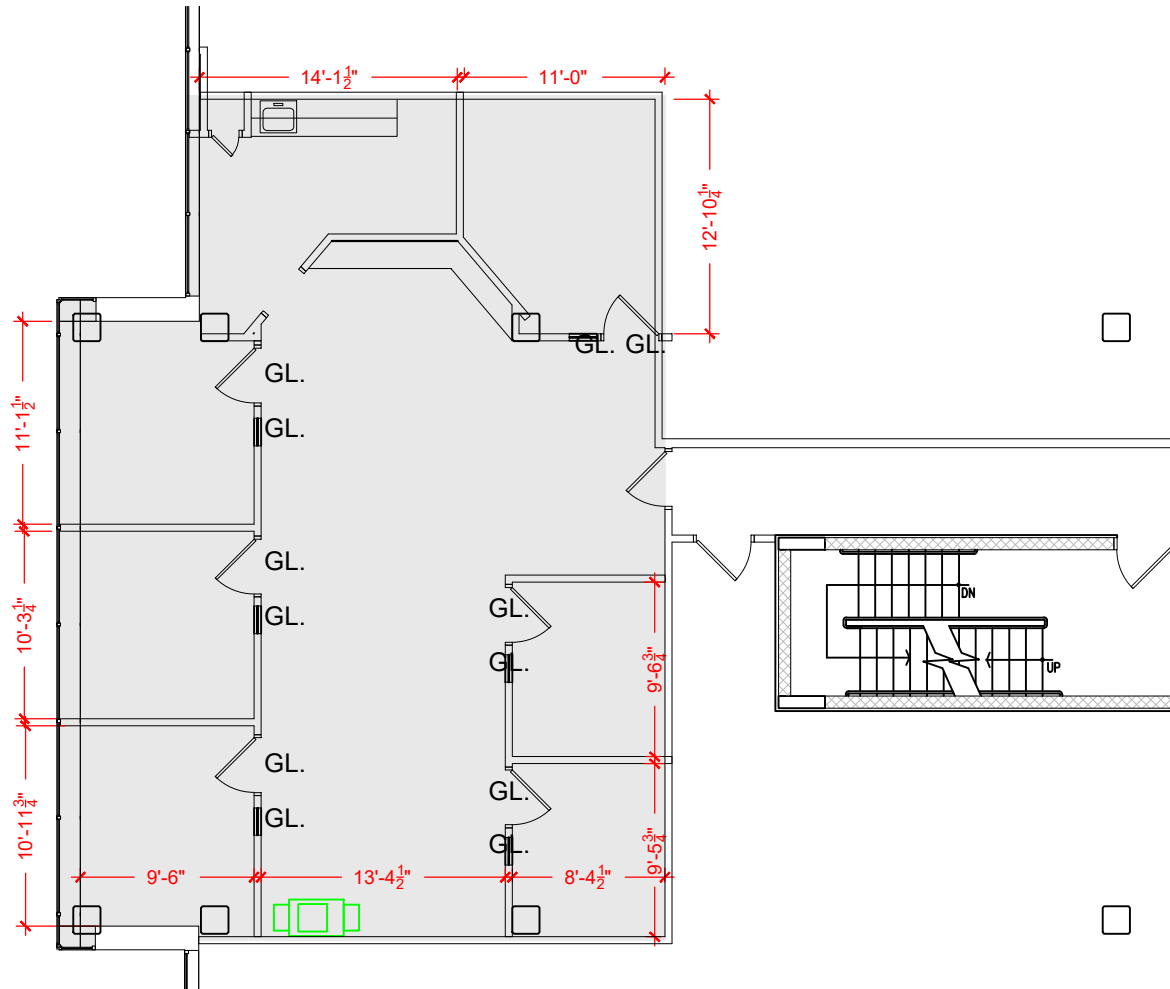

TOTAL SF AVAILABLE - 1,679 RSF(16%)

Key Plan

[Click to access 3D model](#)

Floor Plan