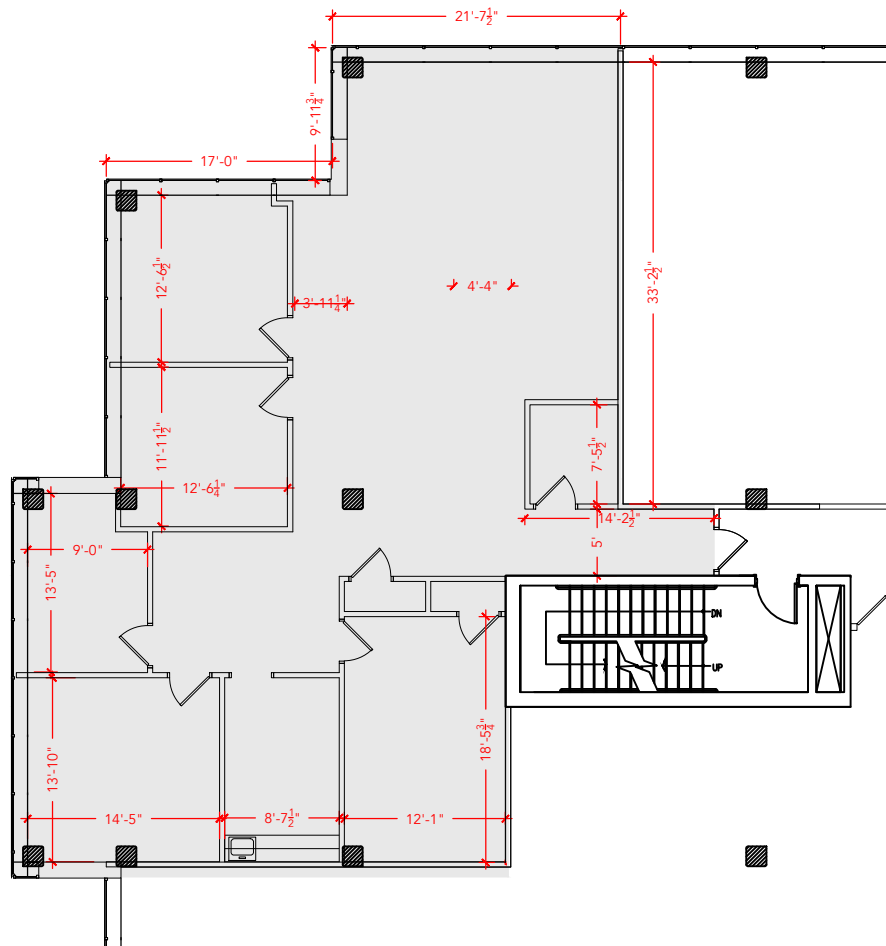

TOTAL SF AVAILABLE -2,473 RSF (12%)

[Click to access 3D model](#)

Key Plan

Floor Plan