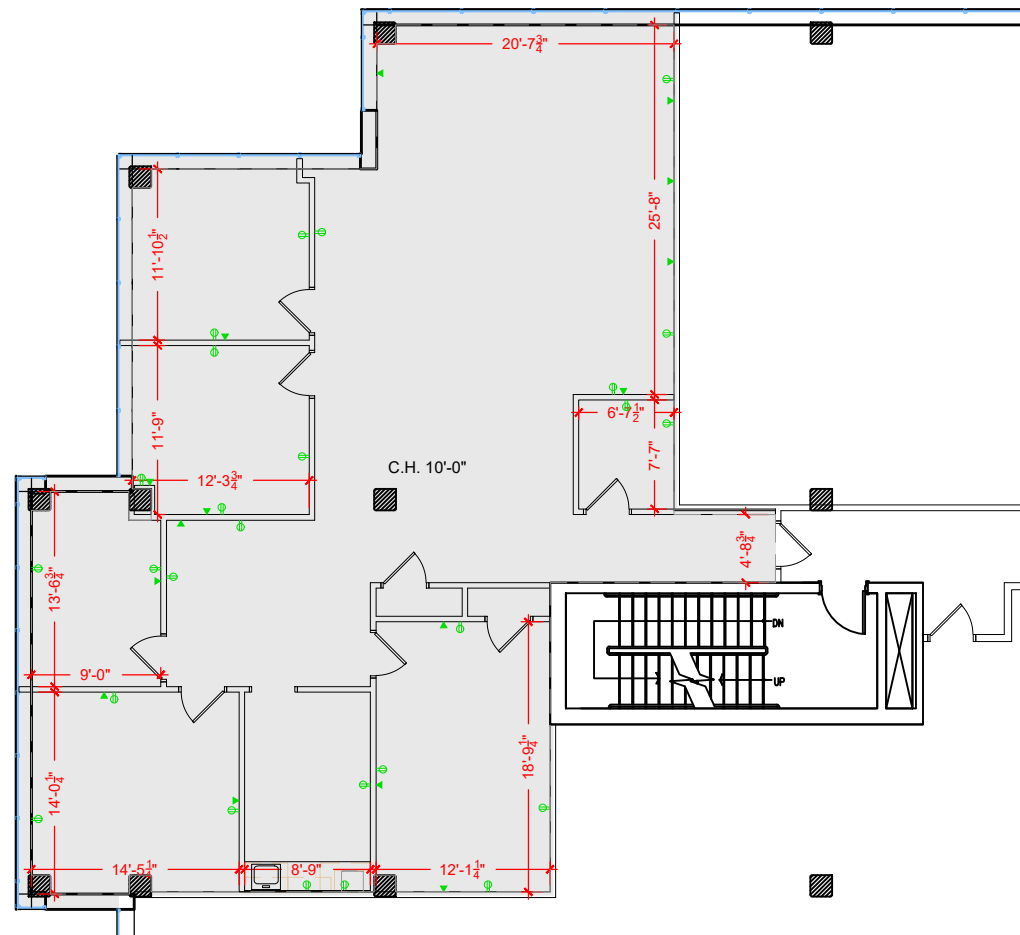

TOTAL SF AVAILABLE - 2,619 RSF (16%)

[Click to access 3D model](#)

Key Plan

Floor Plan