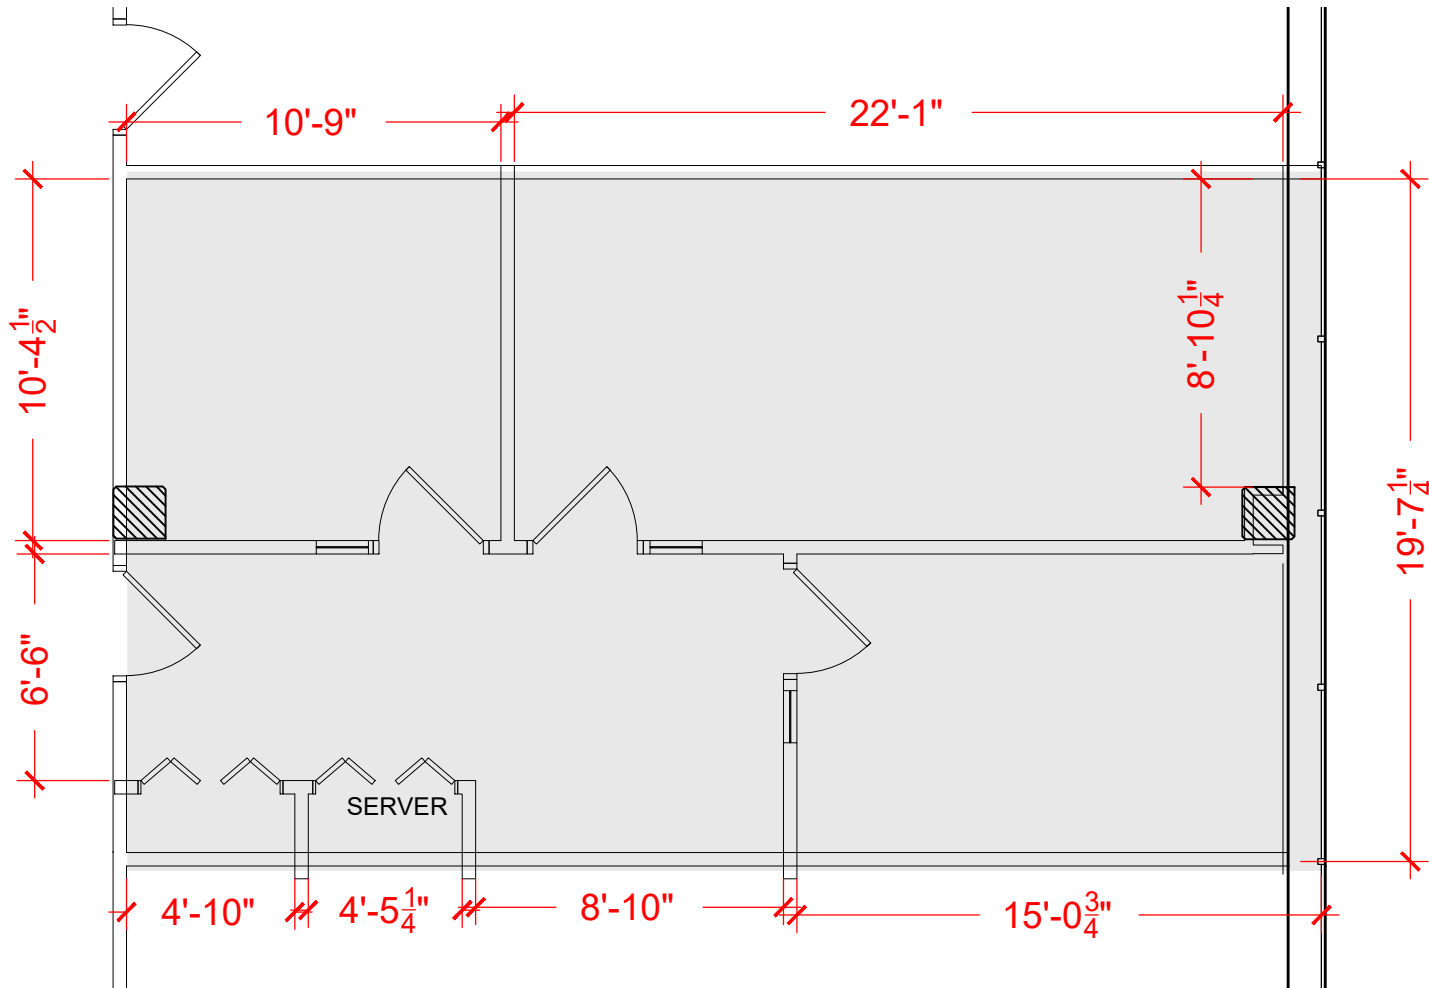

TOTAL SF AVAILABLE - 769 RSF (12%)

[Click to access 3D model](#)

Key Plan

Floor Plan