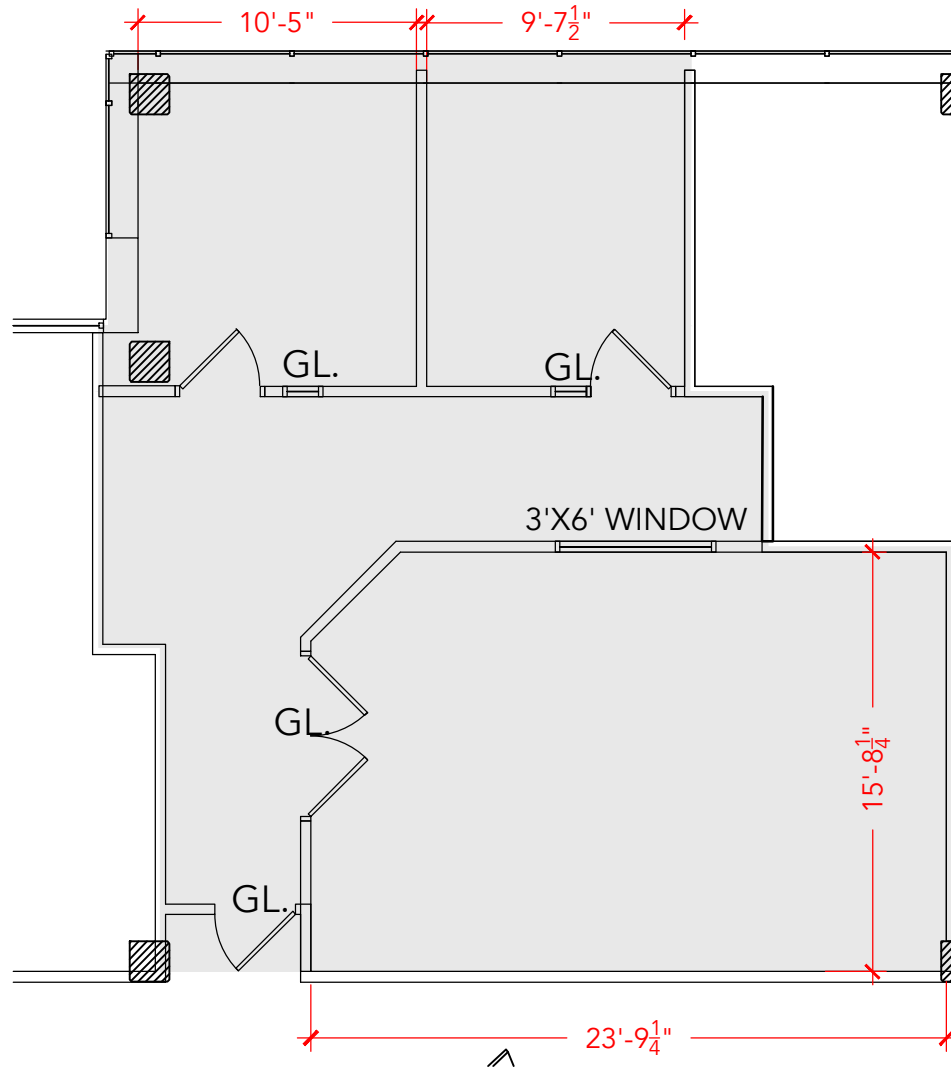

TOTAL SF AVAILABLE -1,005 RSF (12%)

Key Plan

[Click to access 3D model](#)

Floor Plan