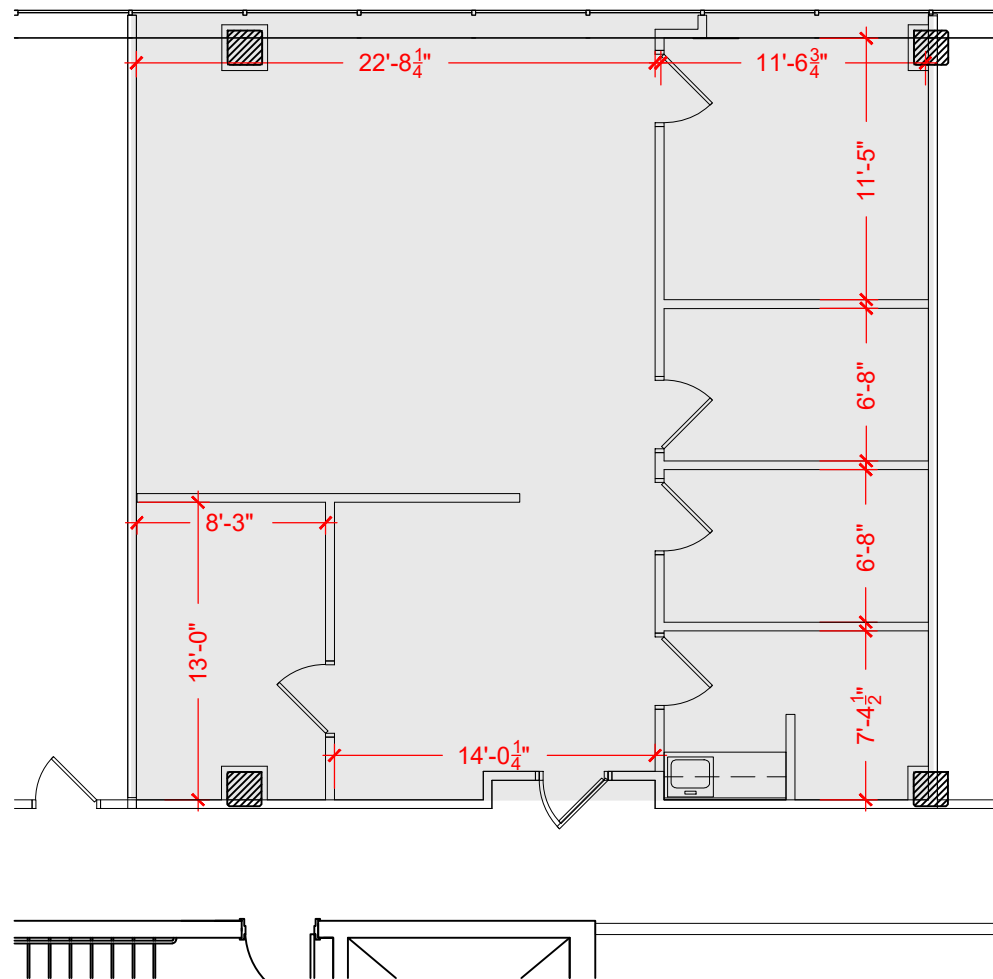

TOTAL SF AVAILABLE - 1,398 RSF (16%)

[Click to access 3D model](#)

Key Plan

Floor Plan