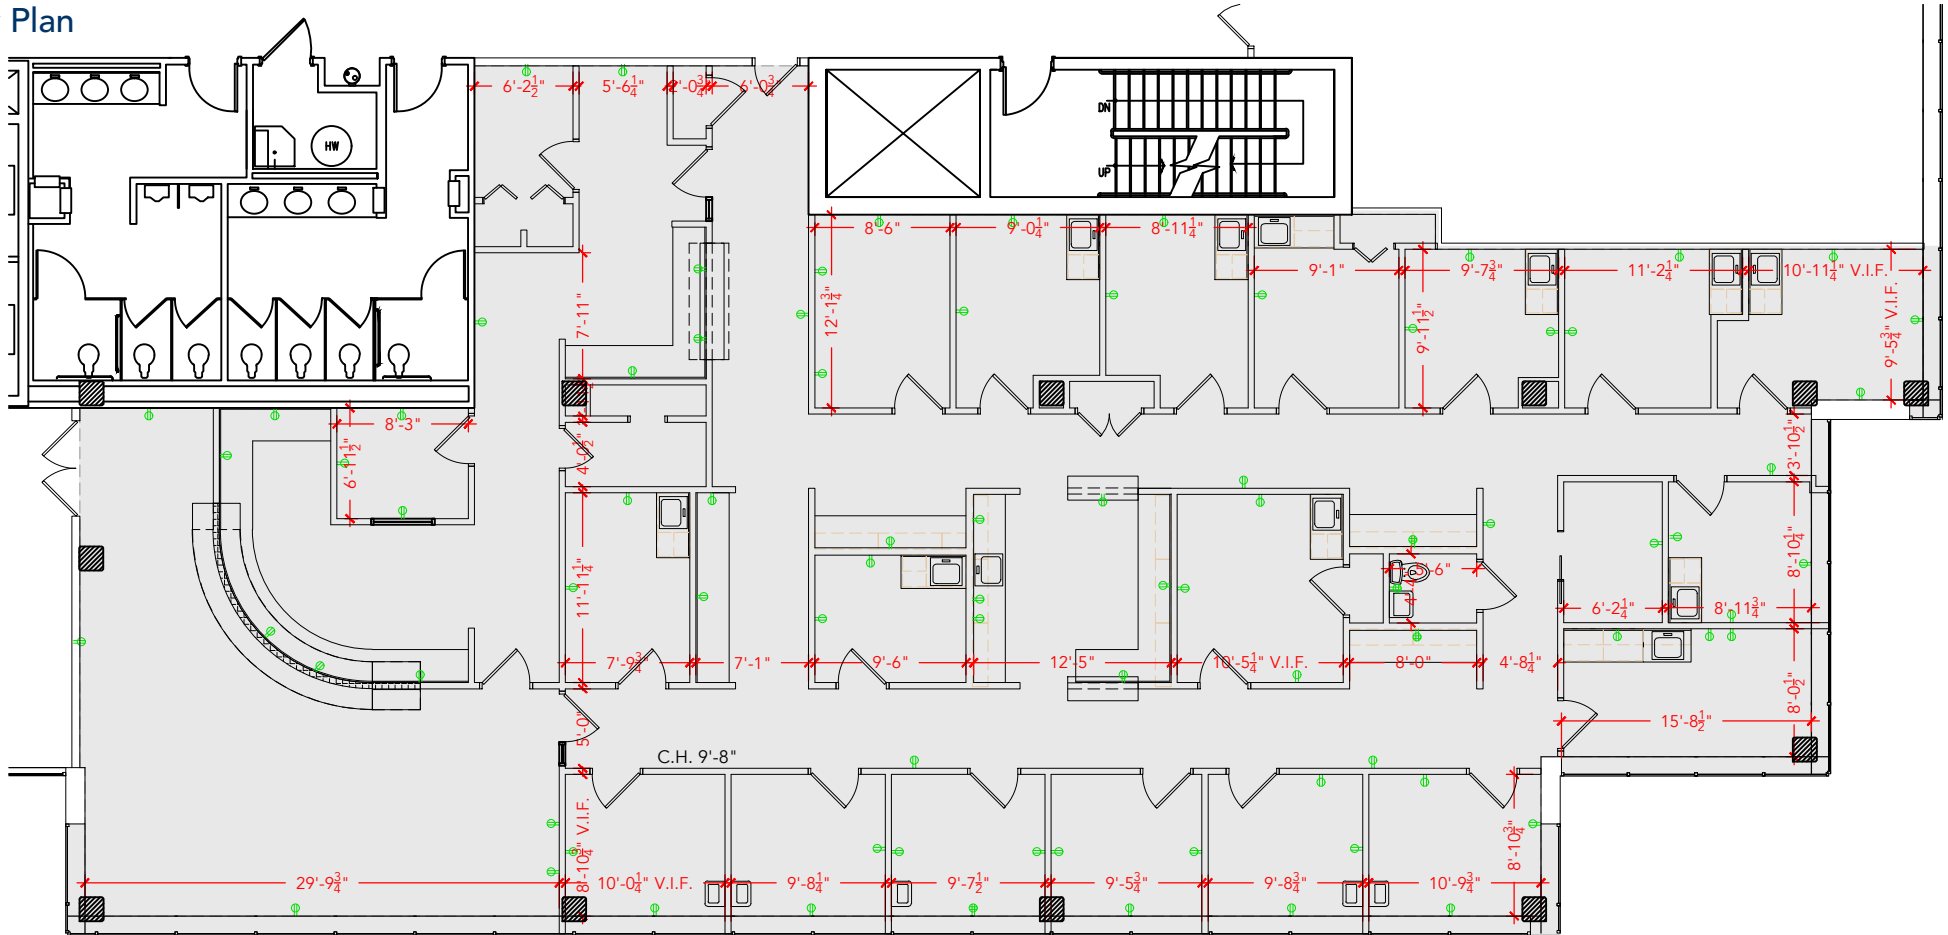

TOTAL SF AVAILABLE - 5,288 RSF (12%)

[Click to access 3D model](#)

Key Plan

Floor Plan