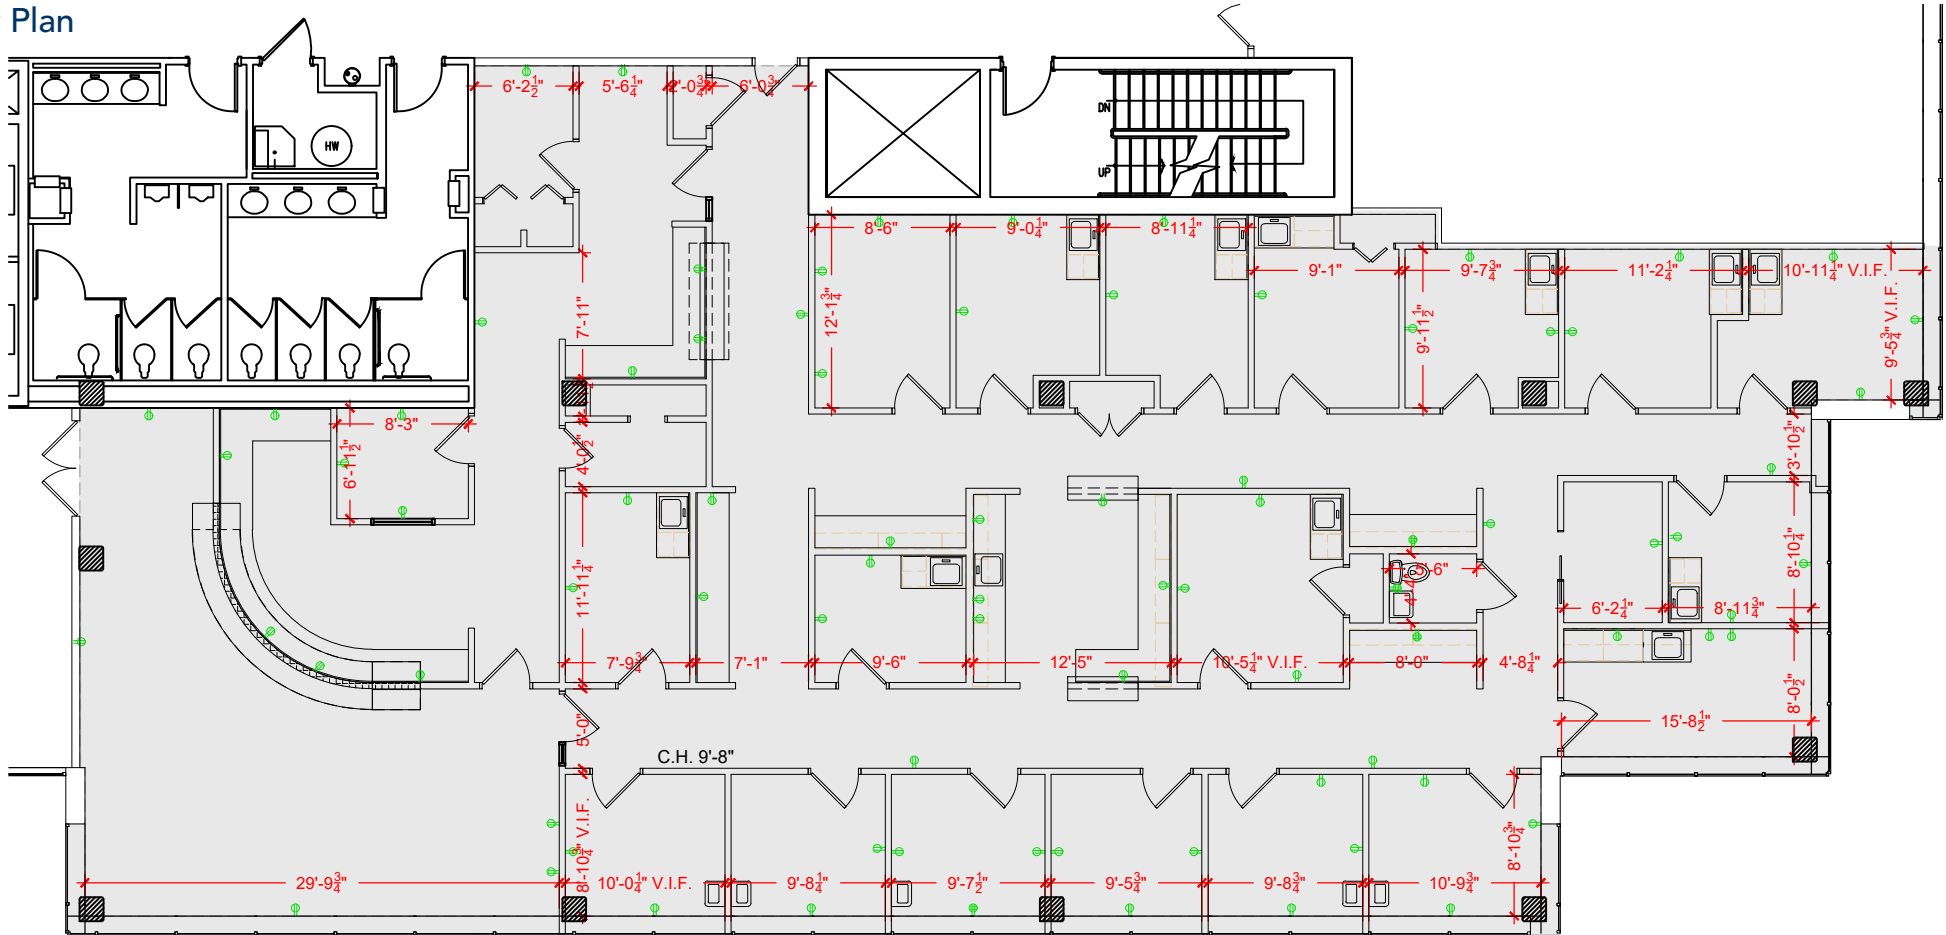

TOTAL SF AVAILABLE - 5,476 RSF (16%)

[Click to access 3D model](#)

Key Plan

Floor Plan