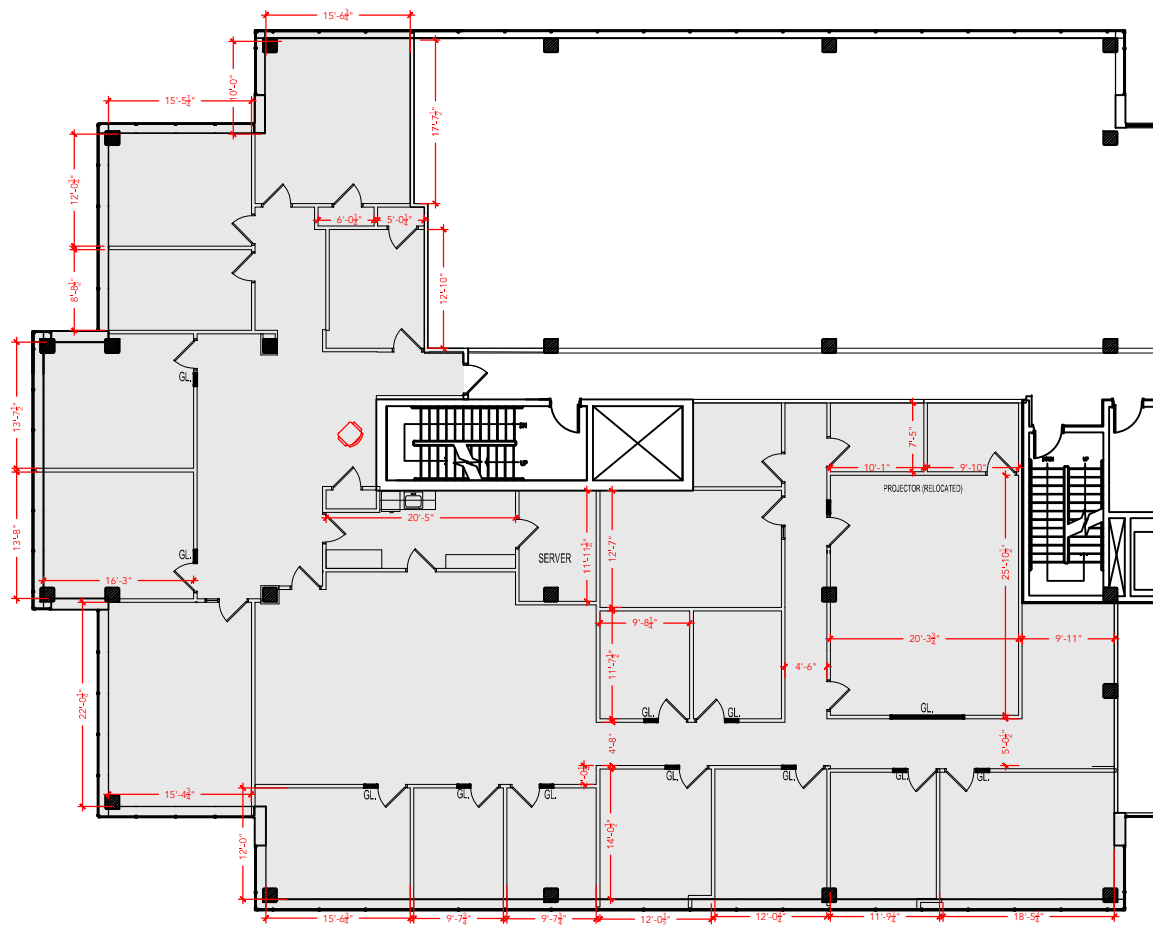

TOTAL SF AVAILABLE - 7,549 RSF (12%)

[Click to access 3D model](#)

Key Plan

Floor Plan