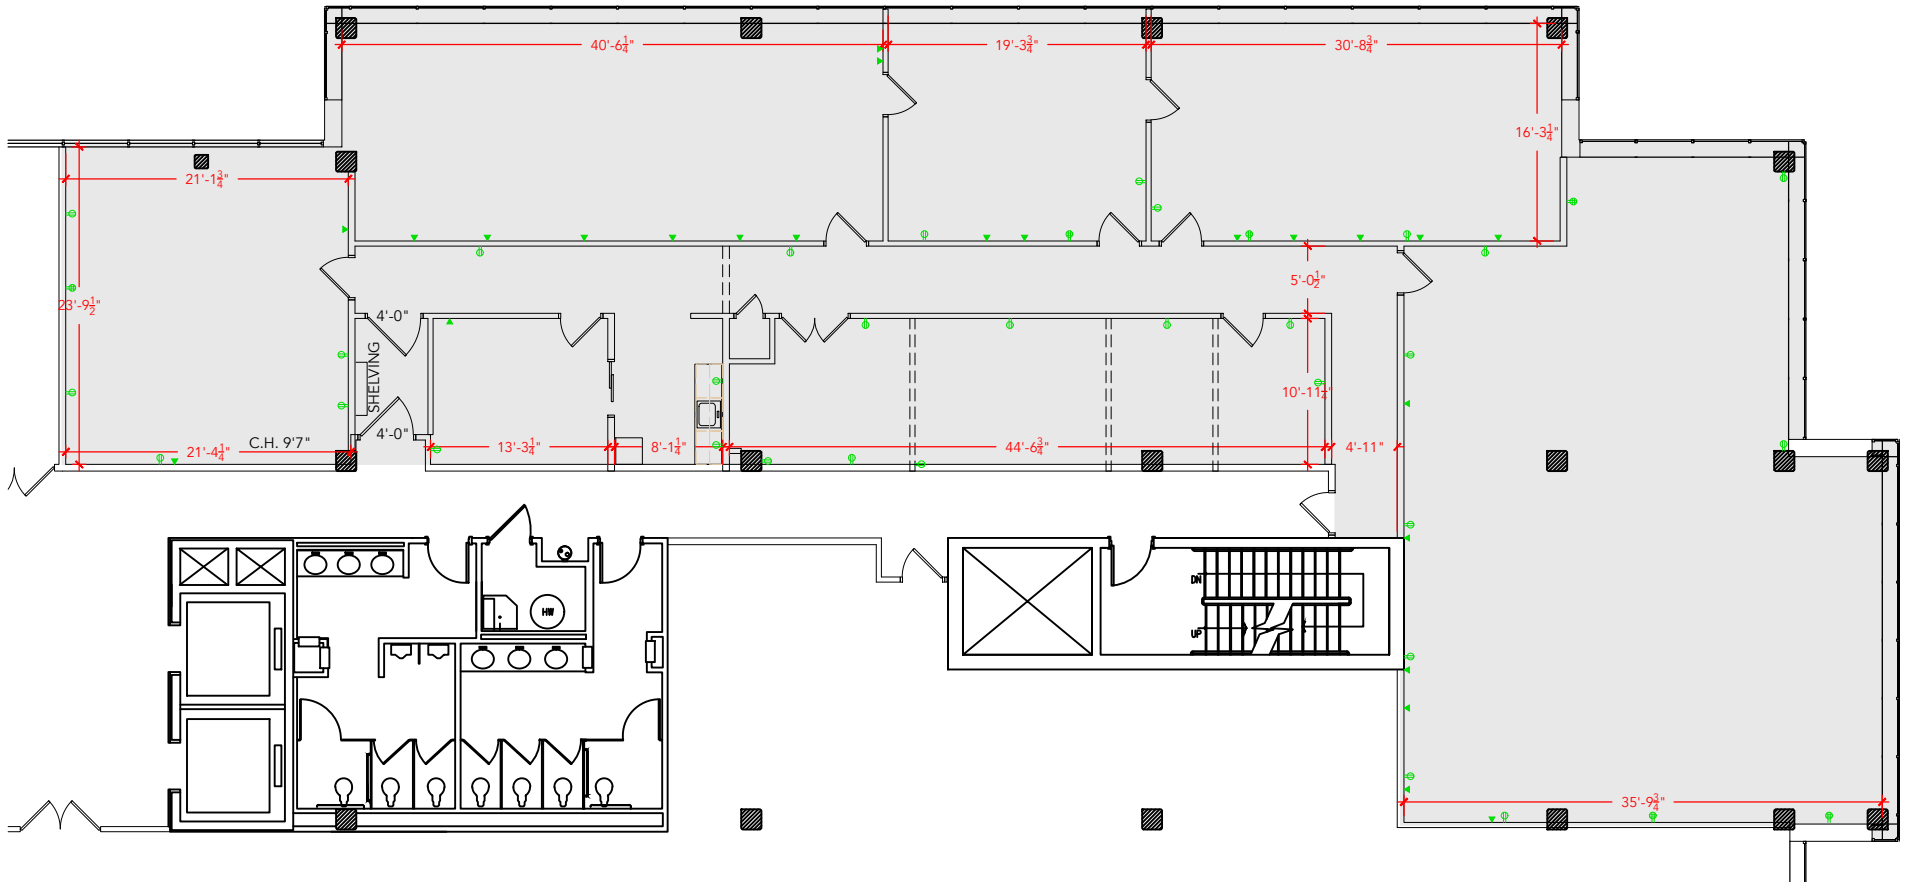

TOTAL SF AVAILABLE - 5,742 RSF(12%)

[Click to access 3D model](#)

Key Plan

Floor Plan