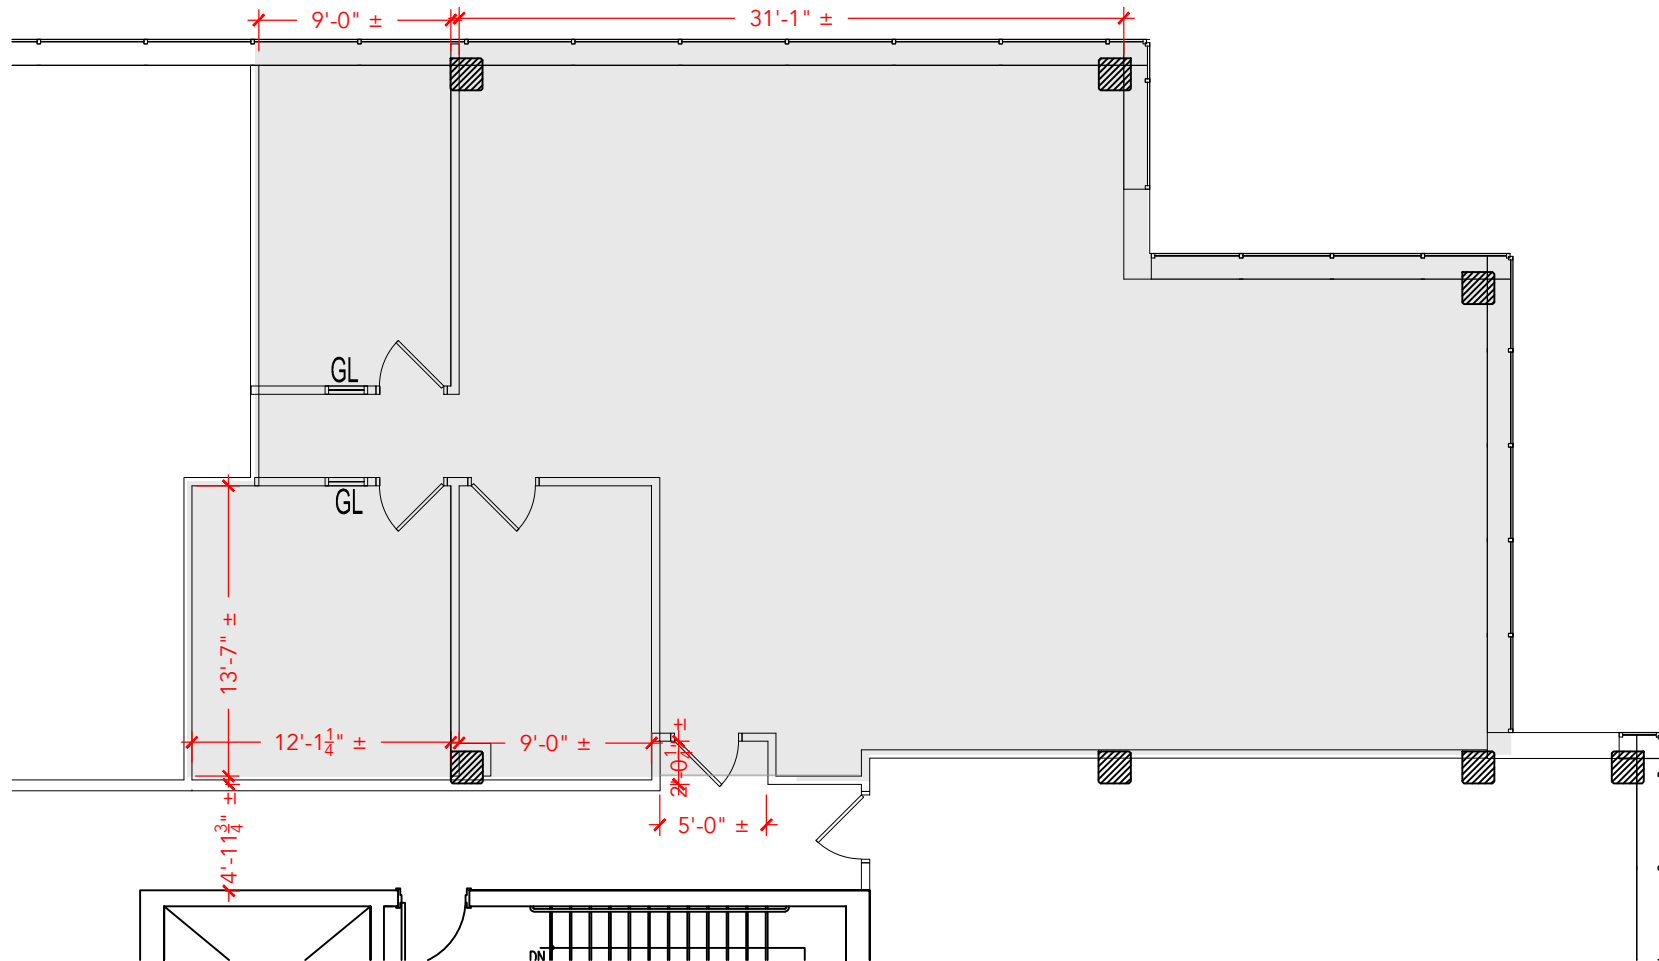

TOTAL SF AVAILABLE -2,158 RSF (16%)

[Click to access 3D model](#)

Key Plan

Floor Plan