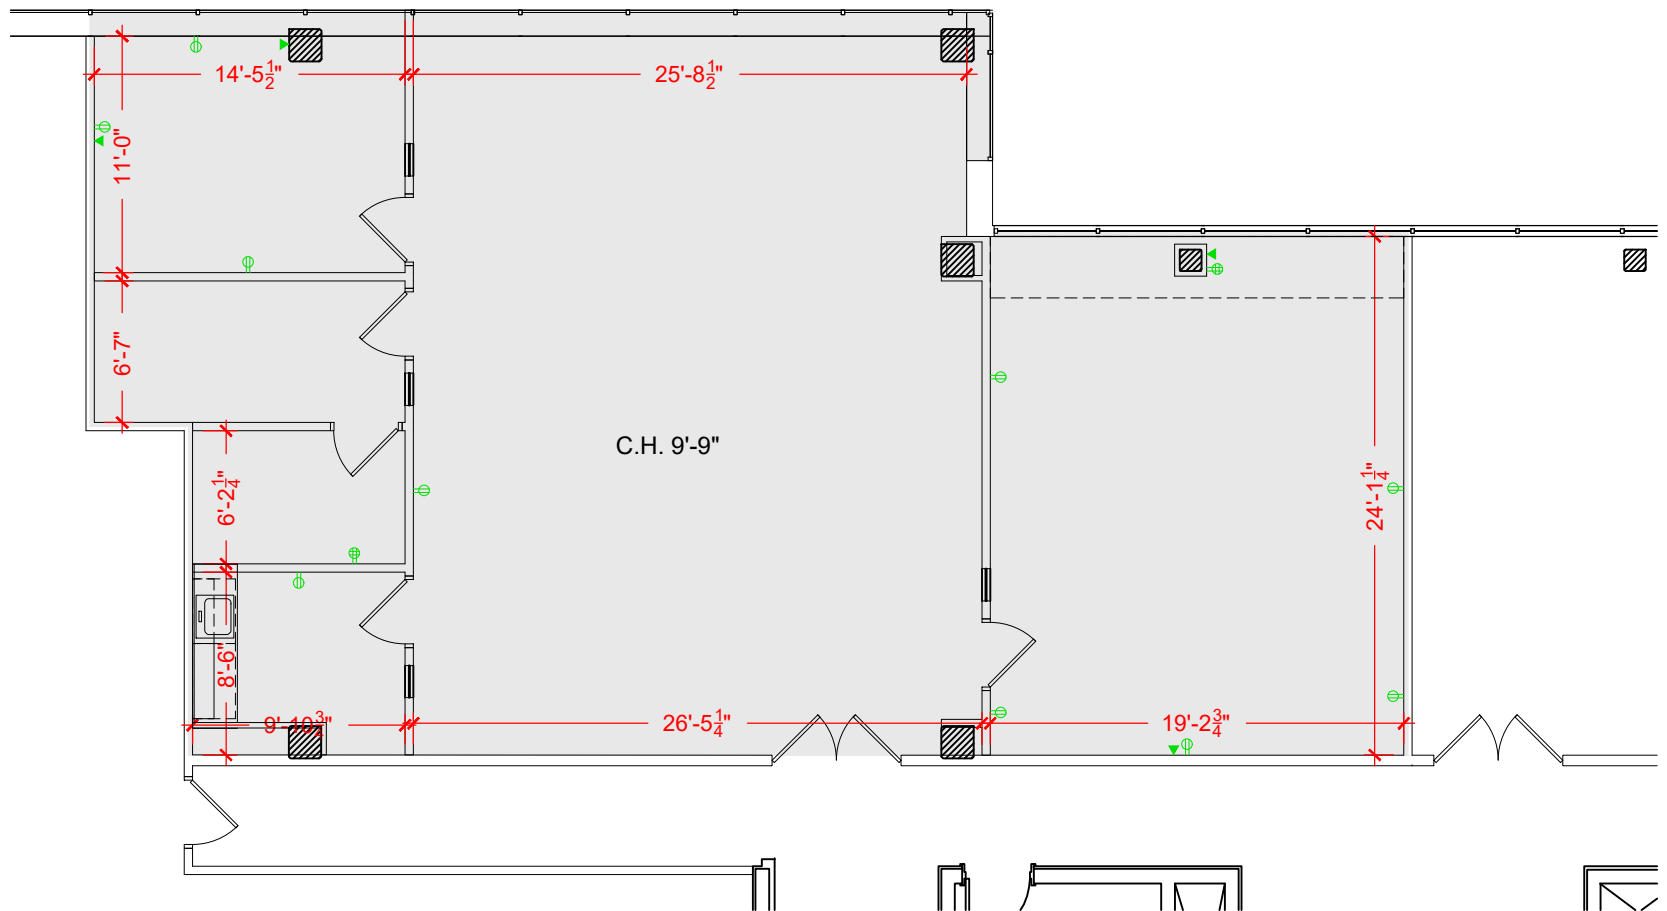

TOTAL SF AVAILABLE - 2,138 RSF(16%)

[Click to access 3D model](#)

Key Plan

Floor Plan