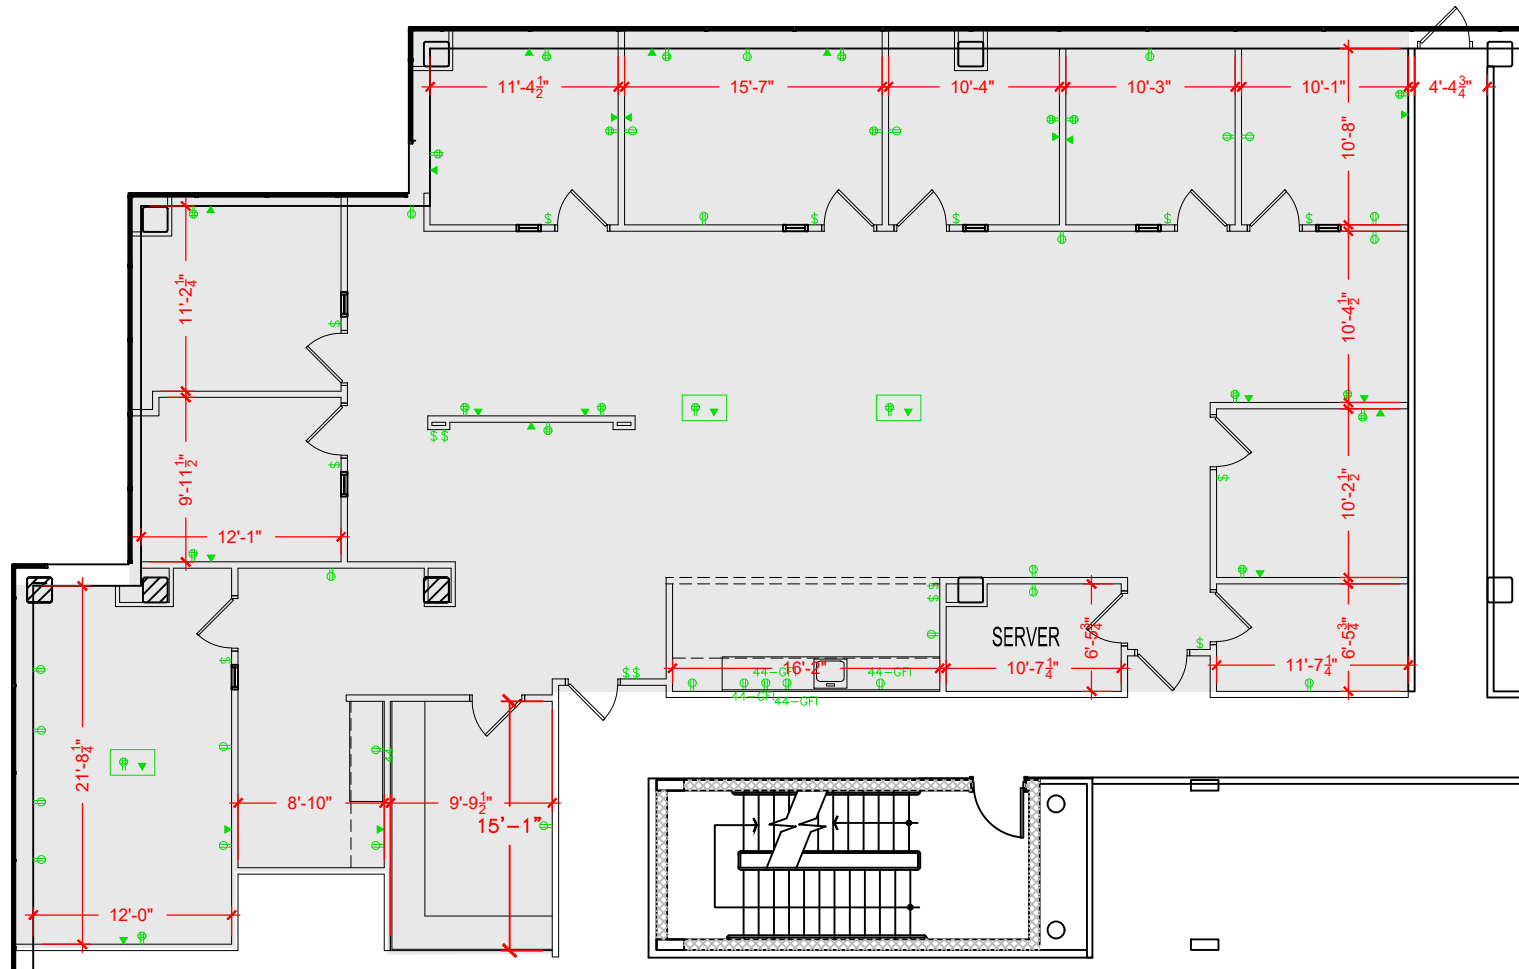

TOTAL SF AVAILABLE - 3,988 RSF(16%)

[Click to access 3D model](#)

Key Plan

Floor Plan