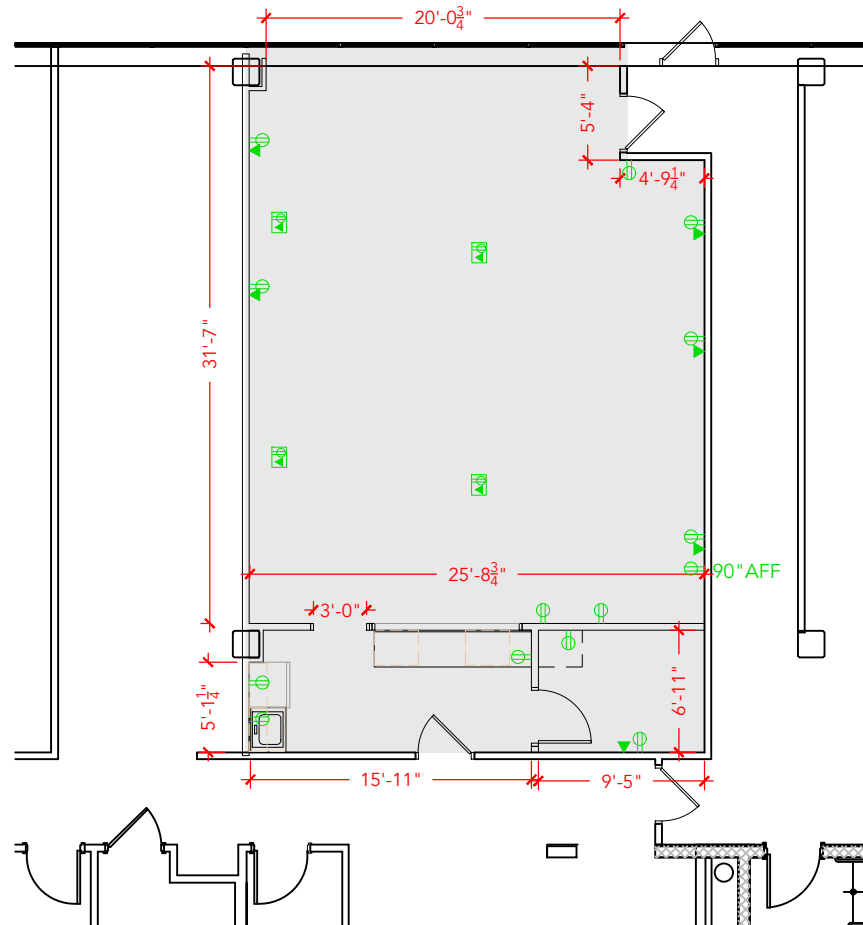

TOTAL SF AVAILABLE -1,132 RSF(12%)

[Click to access 3D model](#)

Key Plan

Floor Plan