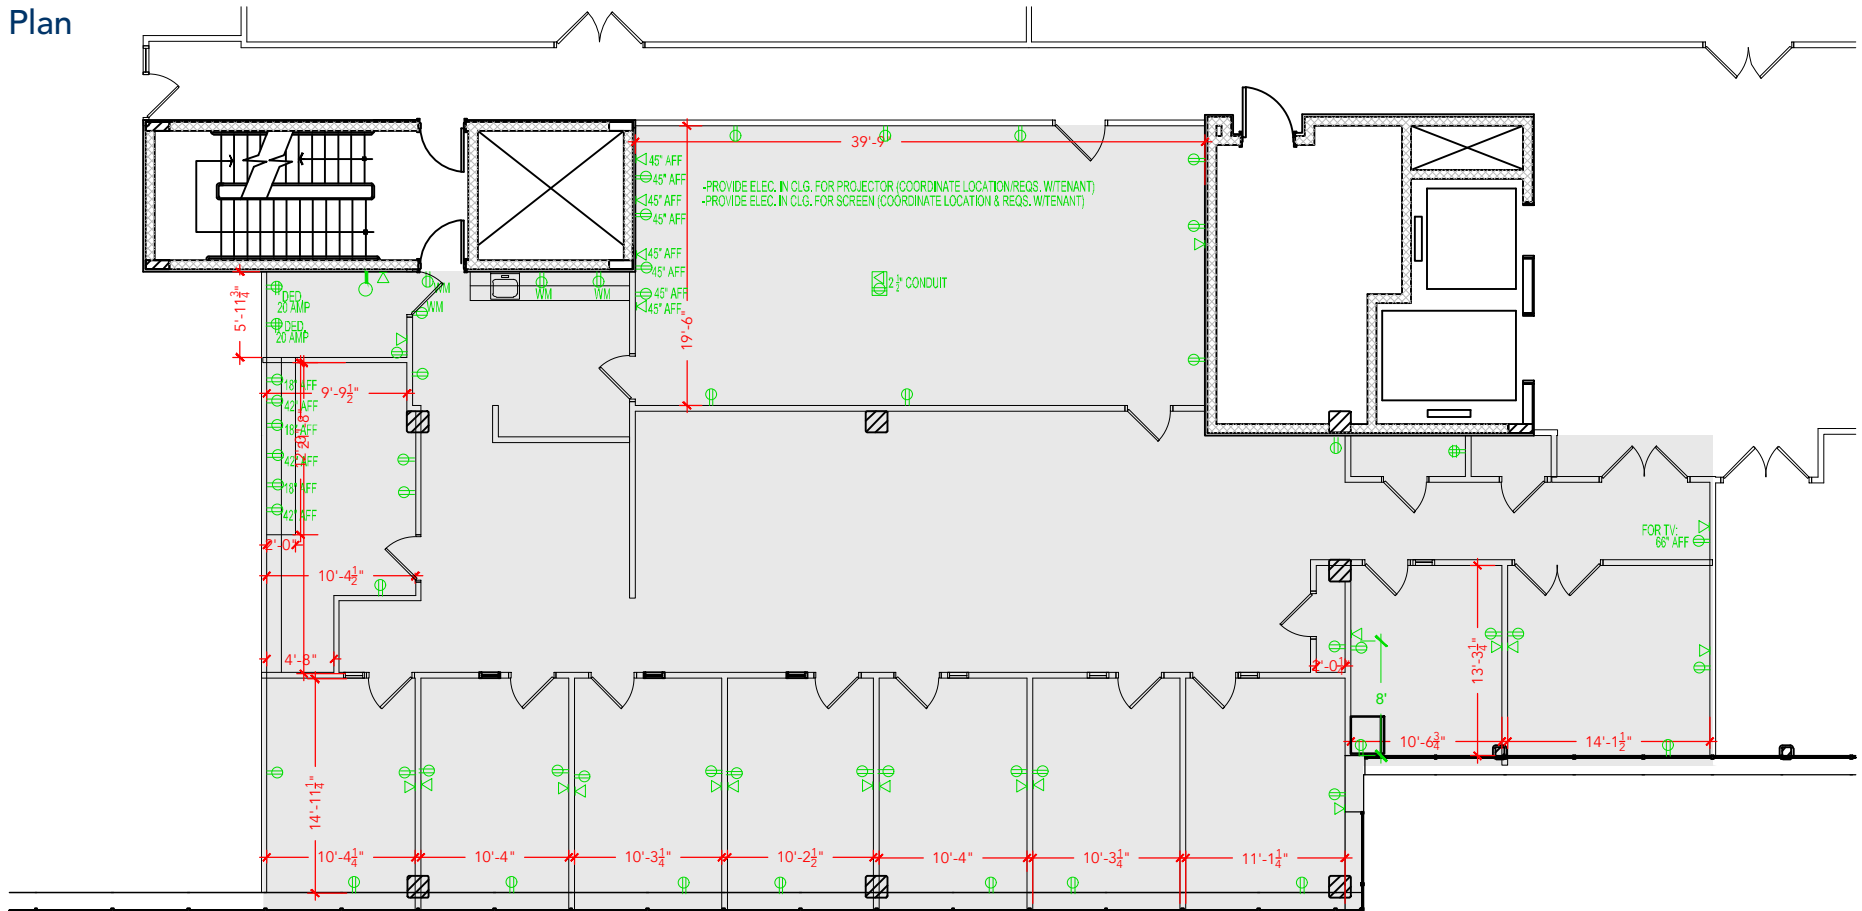

TOTAL SF AVAILABLE - 4,762 RSF(12%)

[Click to access 3D model](#)

Key Plan

Floor Plan