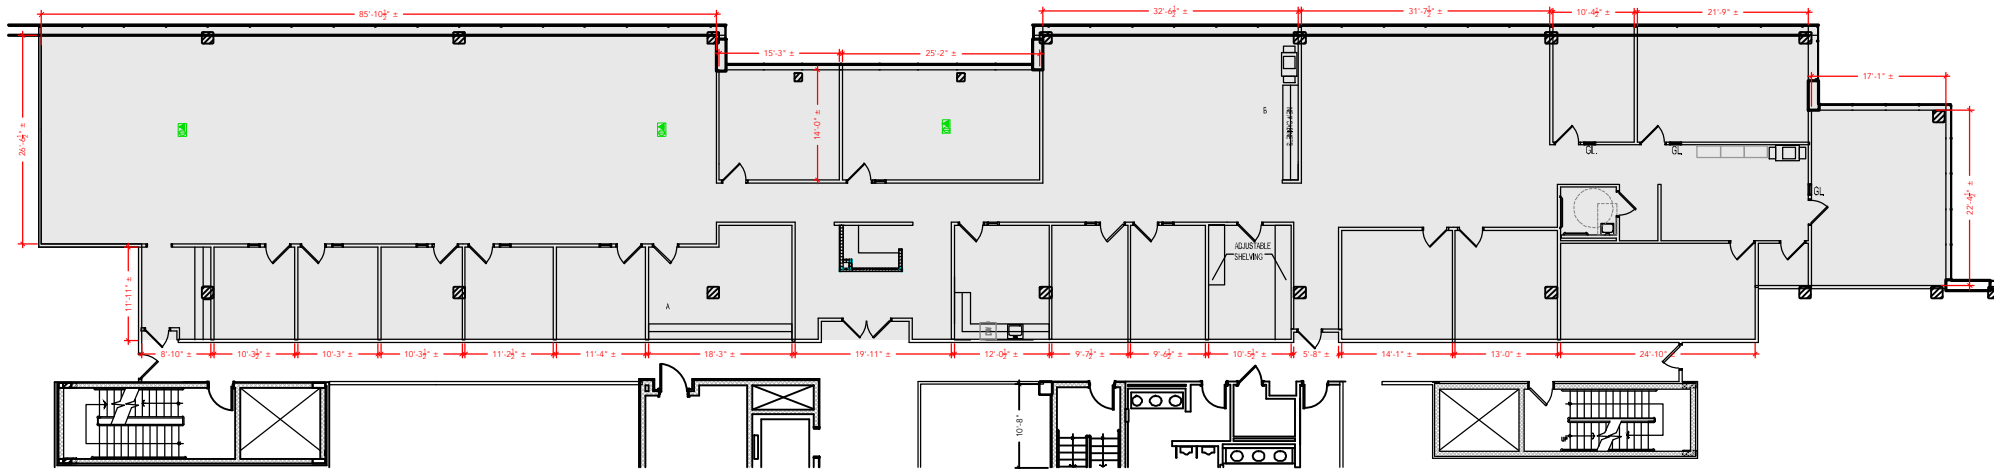

TOTAL SF AVAILABLE - 10,467 RSF(16%)

[Click to access 3D model](#)

Key Plan

Floor Plan