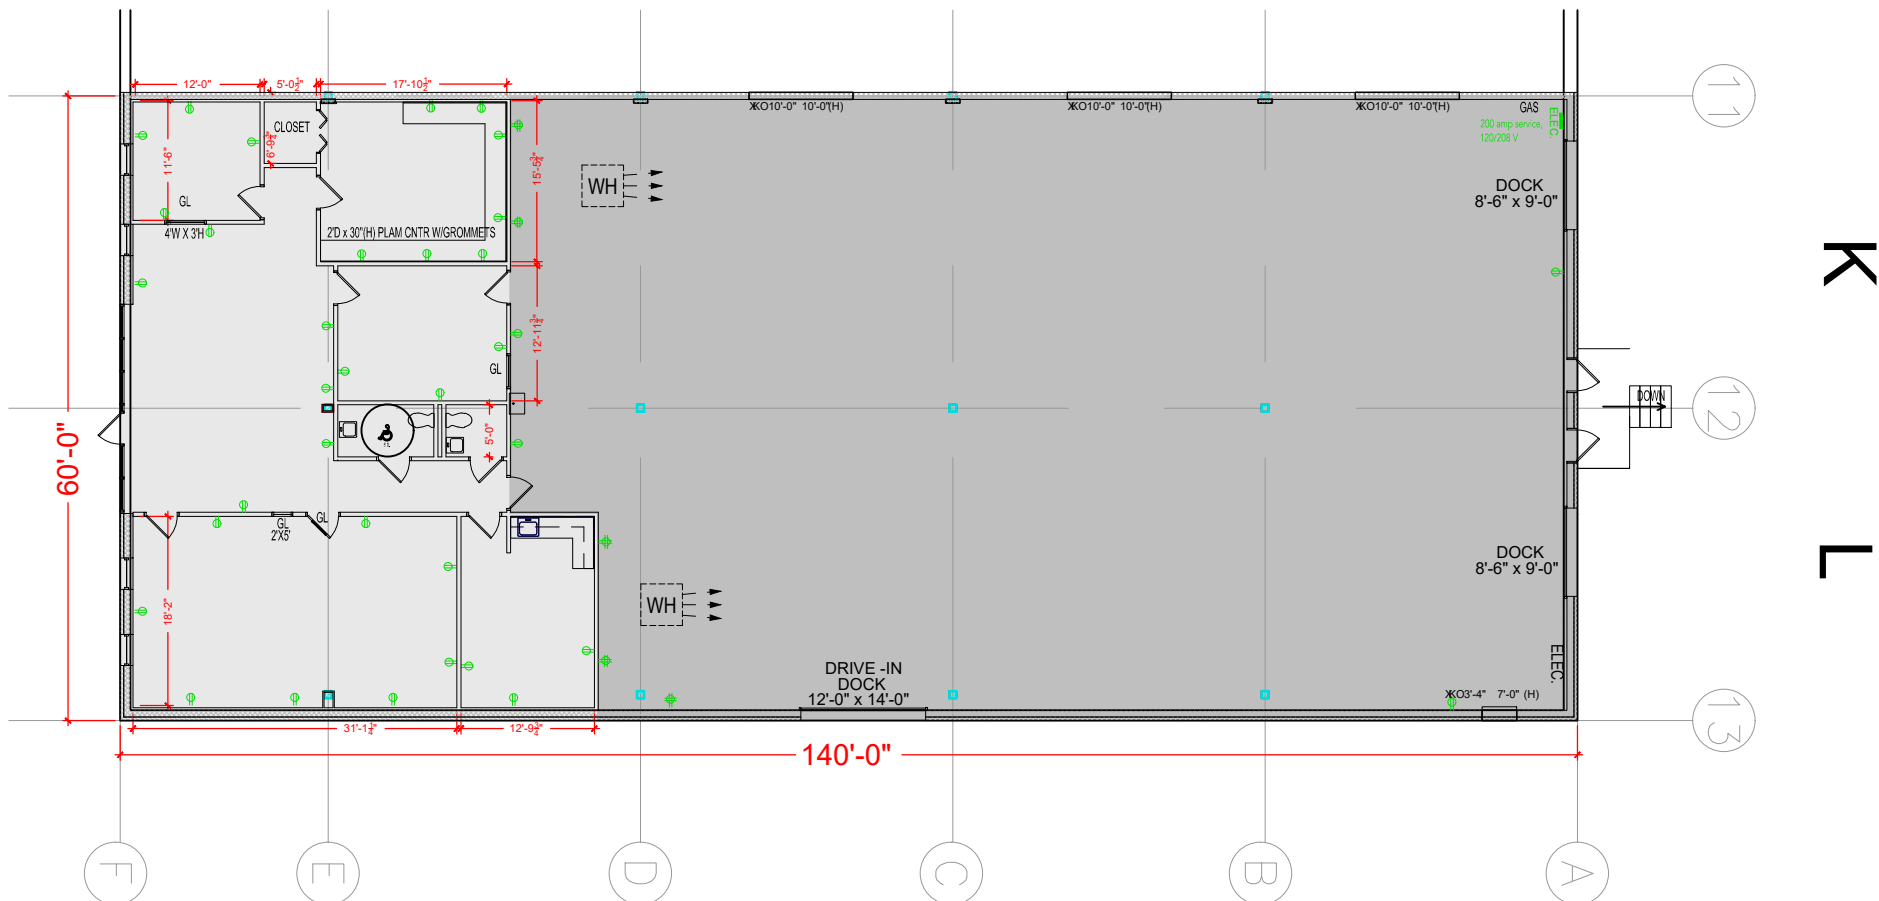

**TOTAL SF AVAILABLE - 8,400 SF**

**OFFICE - 2,406 SF**

**WAREHOUSE SF - 5,994 SF**

[Click to access 3D model](#)

Key Plan

Floor Plan