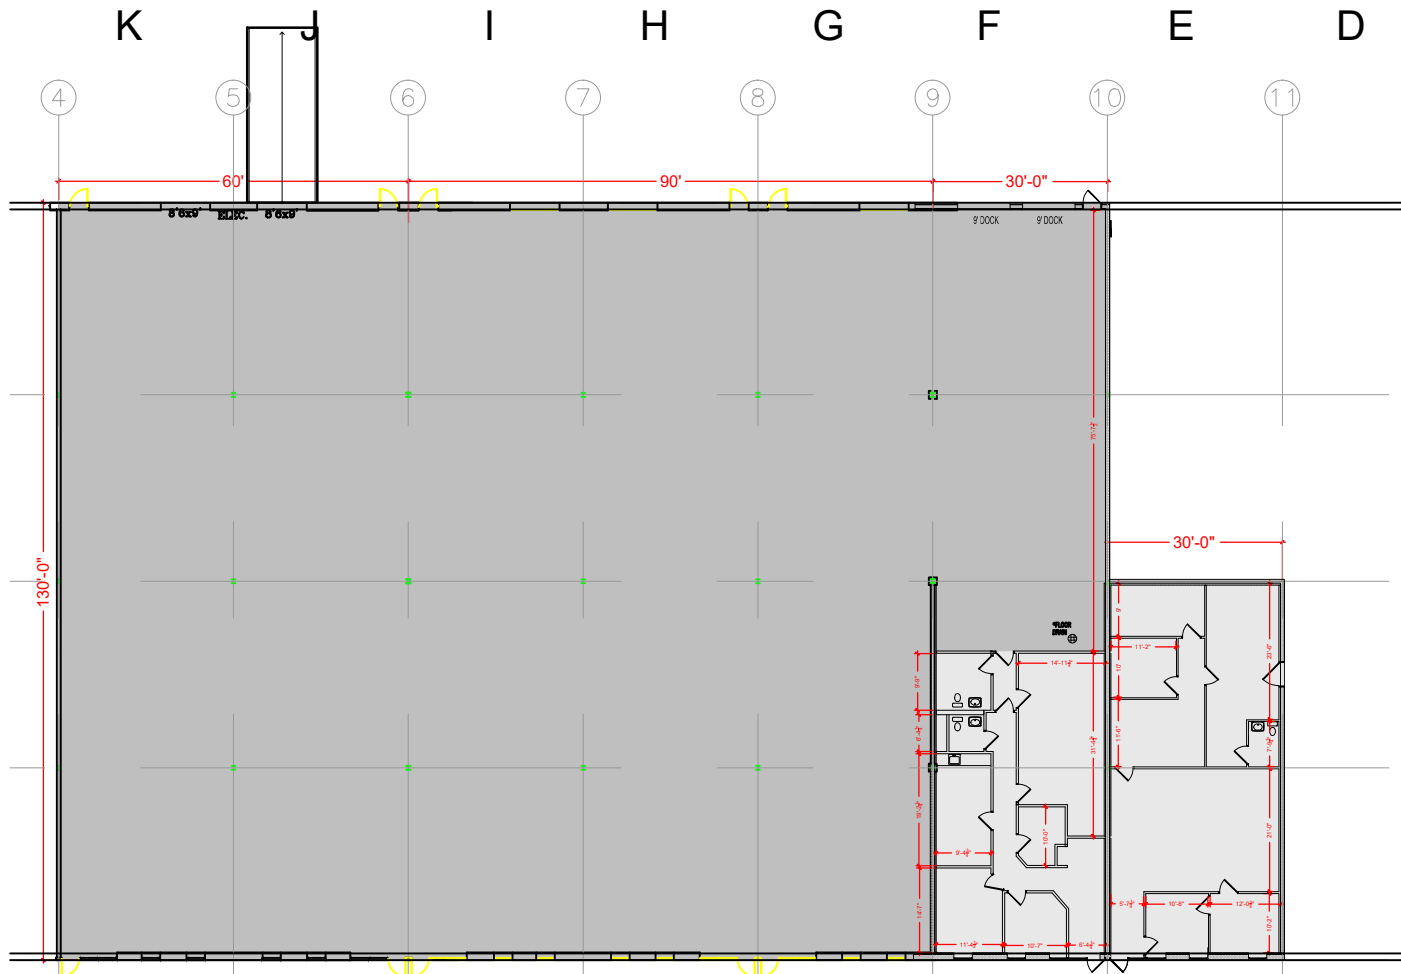

TOTAL SF AVAILABLE - 25,350 SF

OFFICE - 3,535 SF

WAREHOUSE - 21,825

[Click to access 3D model](#)

Key Plan

Floor Plan