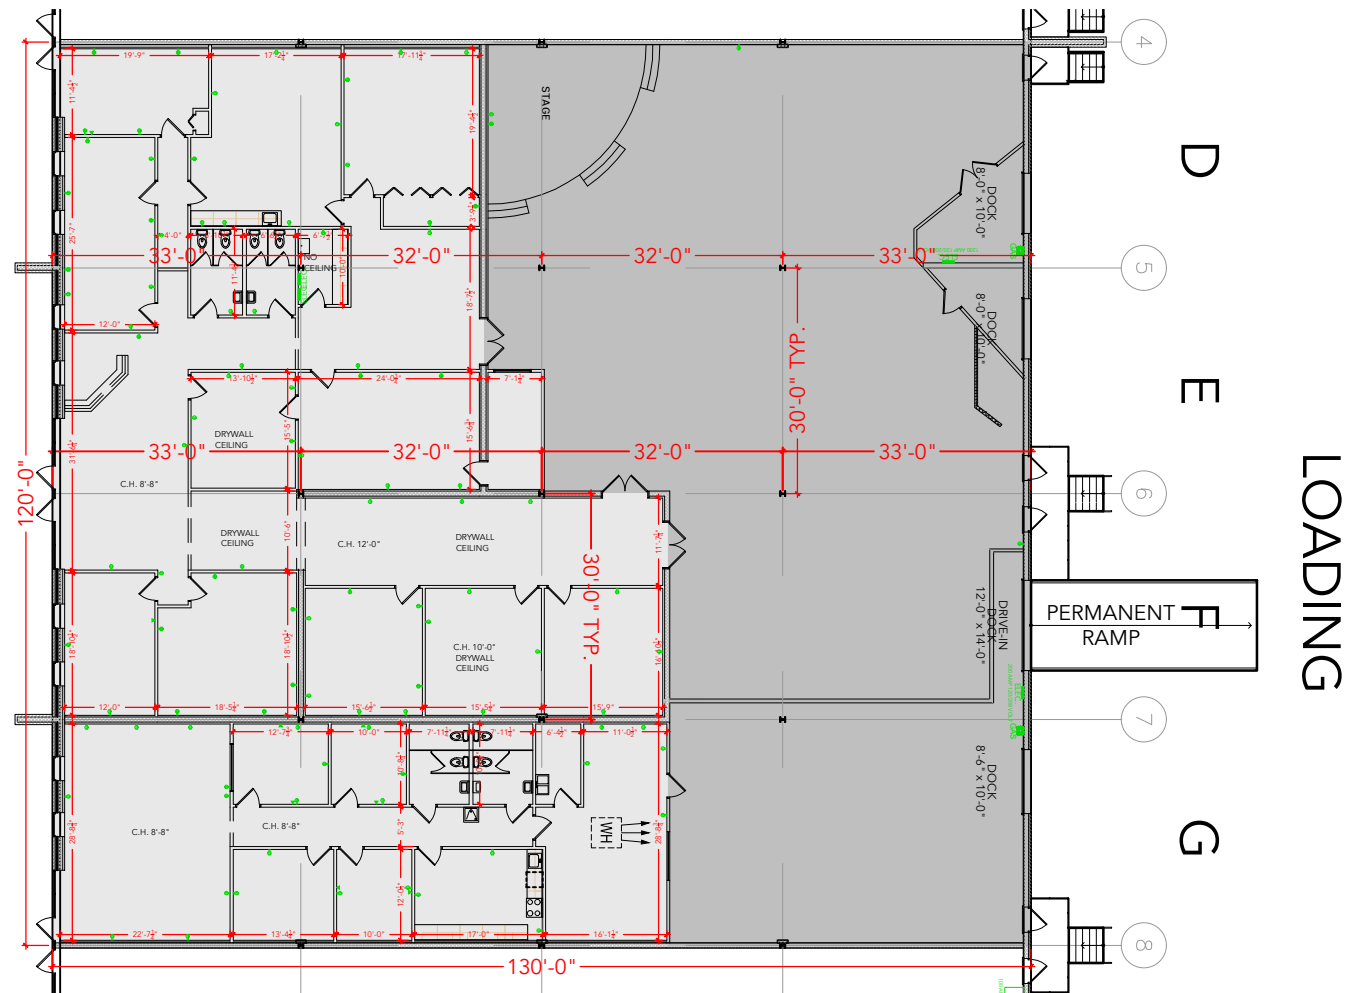

TOTAL SF AVAILABLE - 15,600 SF

OFFICE - 8,463 SF

WAREHOUSE SF - 7,137 SF

[Click to access 3D model](#)

Key Plan

Floor Plan