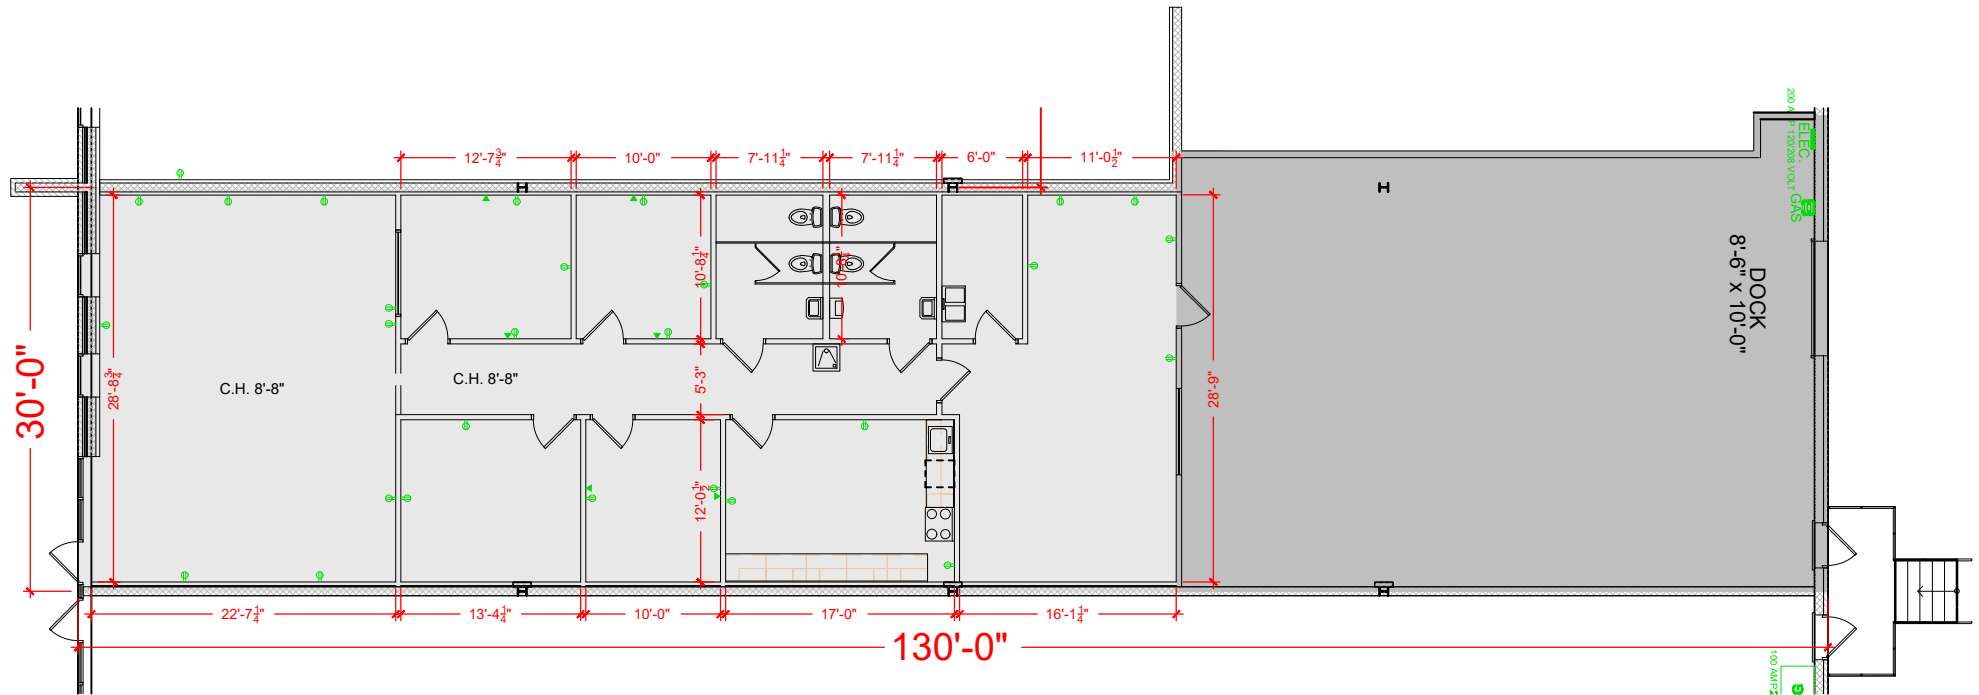

**TOTAL SF AVAILABLE - 4,034 SF**

OFFICE - 2,449 SF

WAREHOUSE SF - 1,585 SF

[Click to access 3D model](#)

Key Plan

Floor Plan