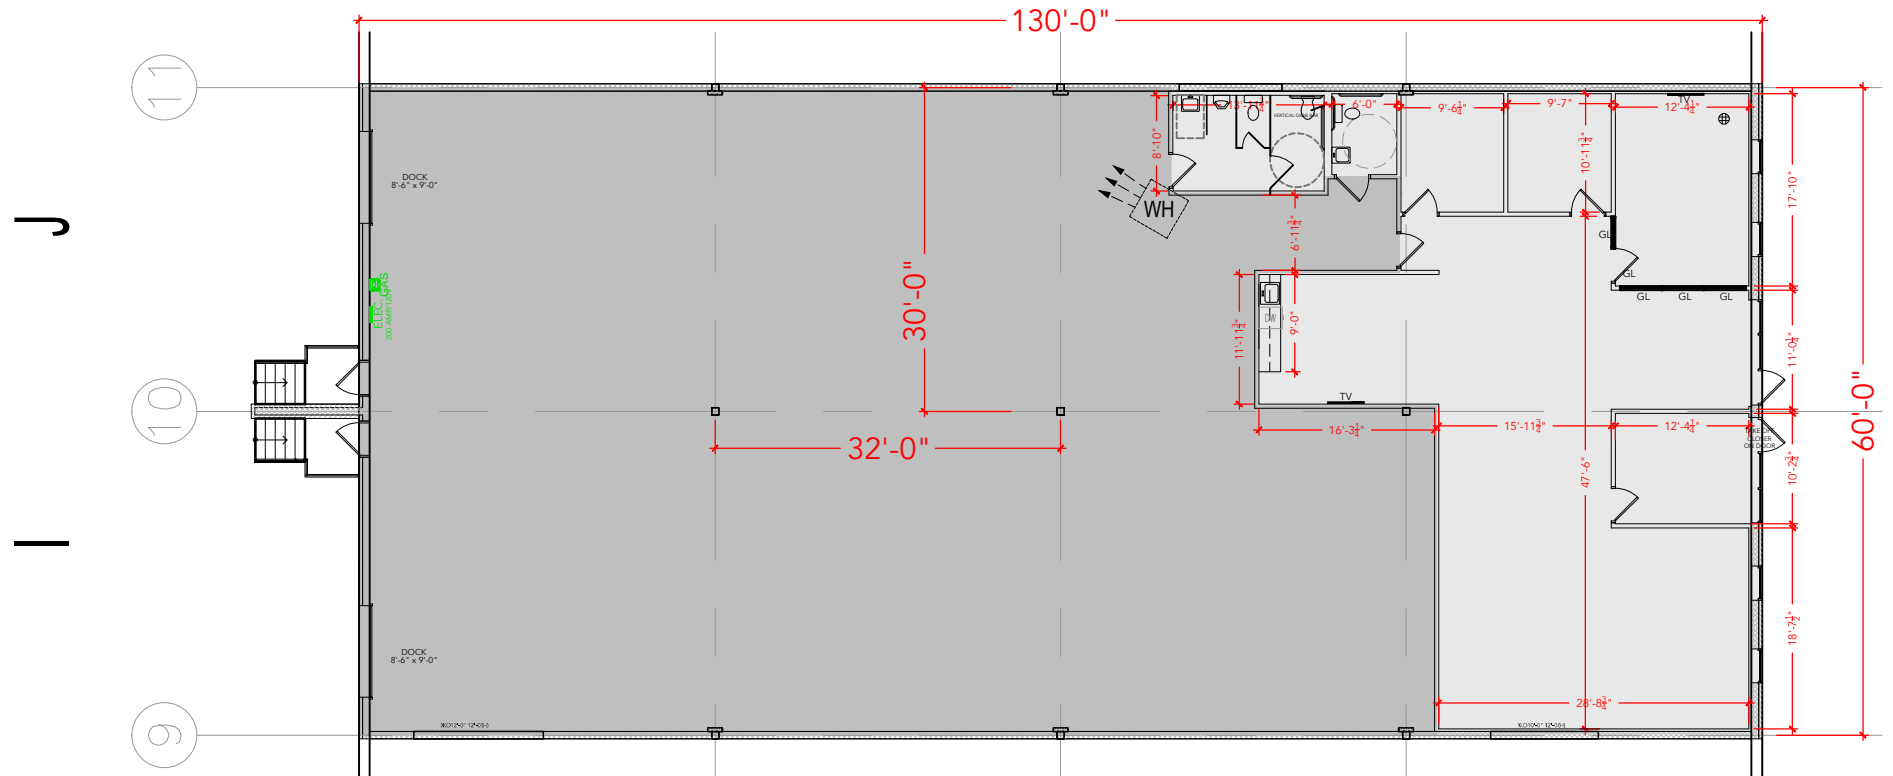

**TOTAL SF AVAILABLE - 7,800 SF**

**OFFICE - 2,272 SF**

**WAREHOUSE - 5,528 SF**

[Click to access 3D model](#)

Key Plan

## Floor Plan