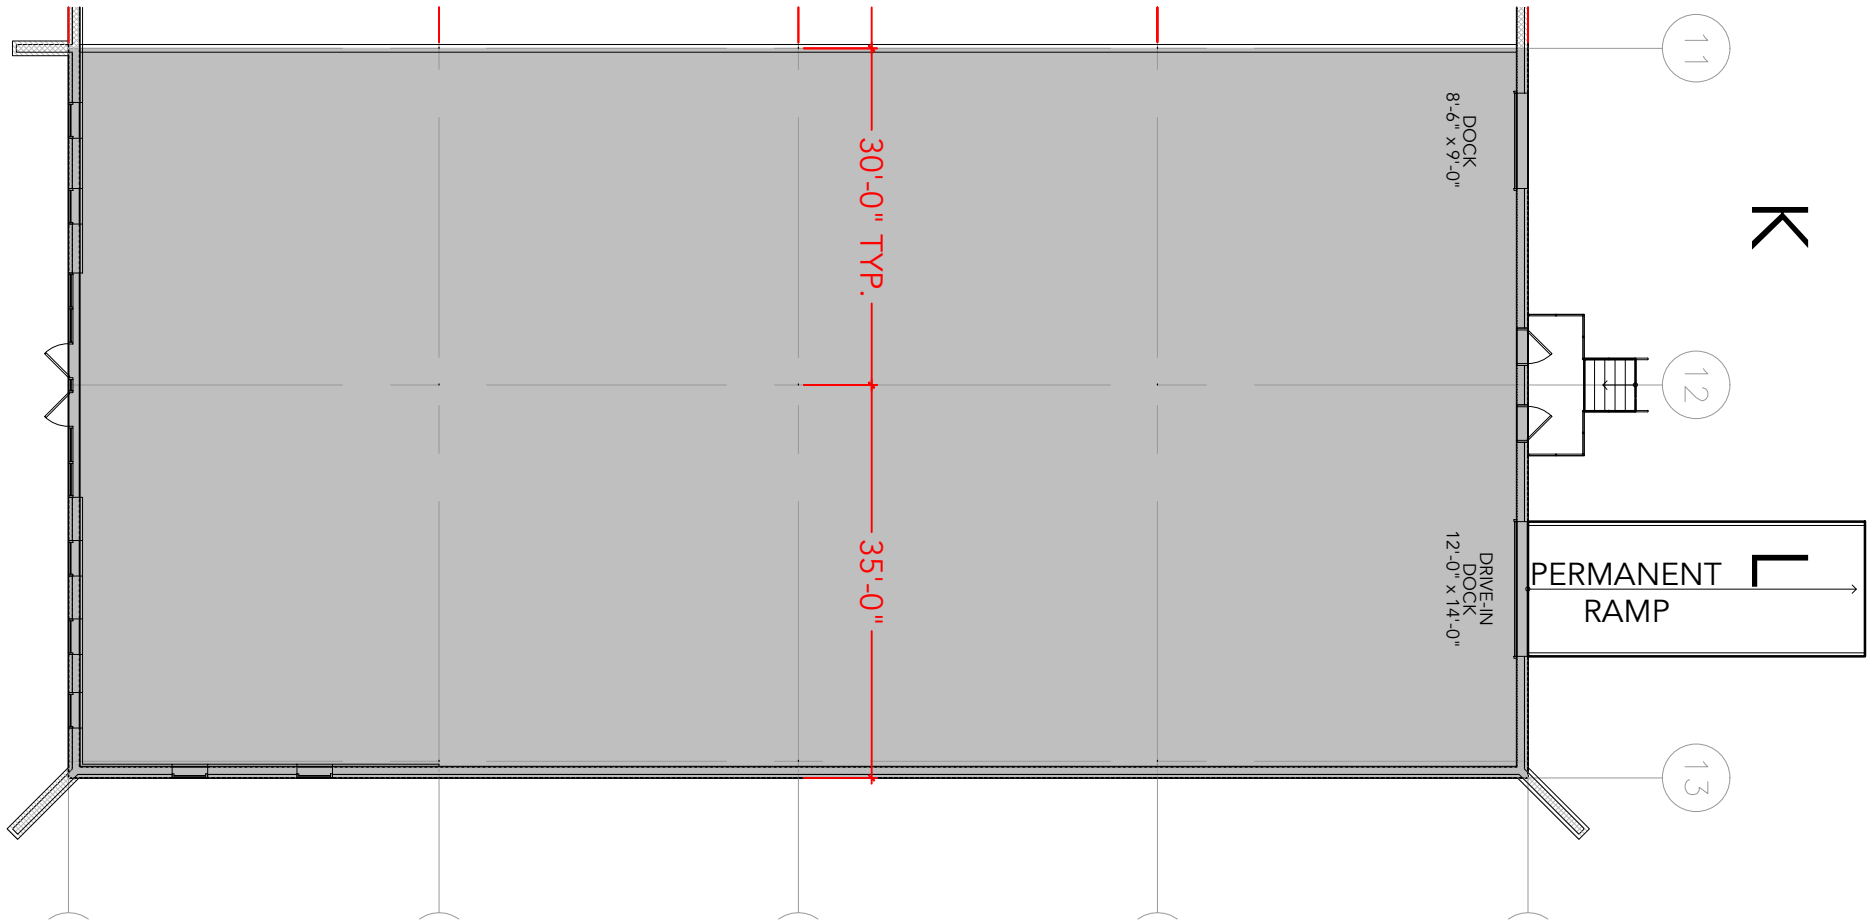

TOTAL SF AVAILABLE - 8,450 SF

OFFICE - 0,000 SF

WAREHOUSE SF - 8,450 SF

[Click to access 3D model](#)

Key Plan

Floor Plan