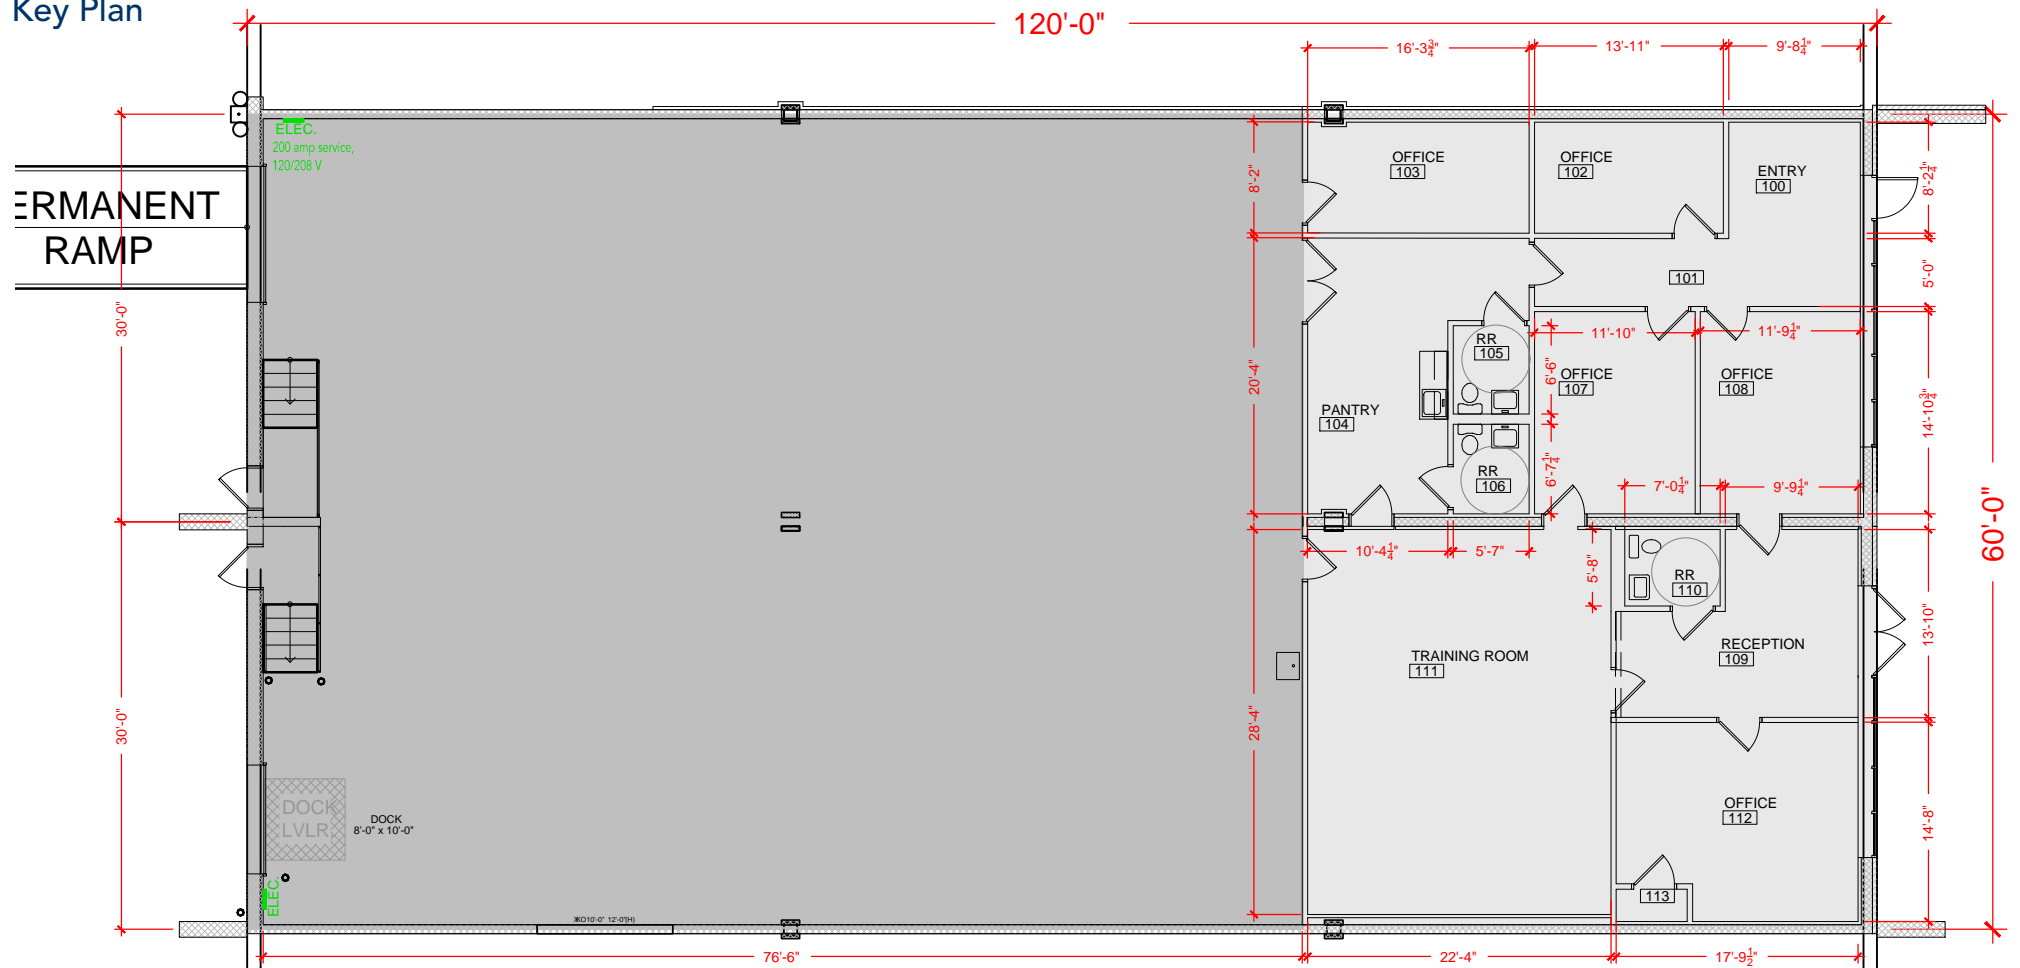

TOTAL SF AVAILABLE -7,200 SF

OFFICE - 2,528 SF

WAREHOUSE SF - 4,672 SF

[Click to access 3D model](#)

Key Plan

Floor Plan