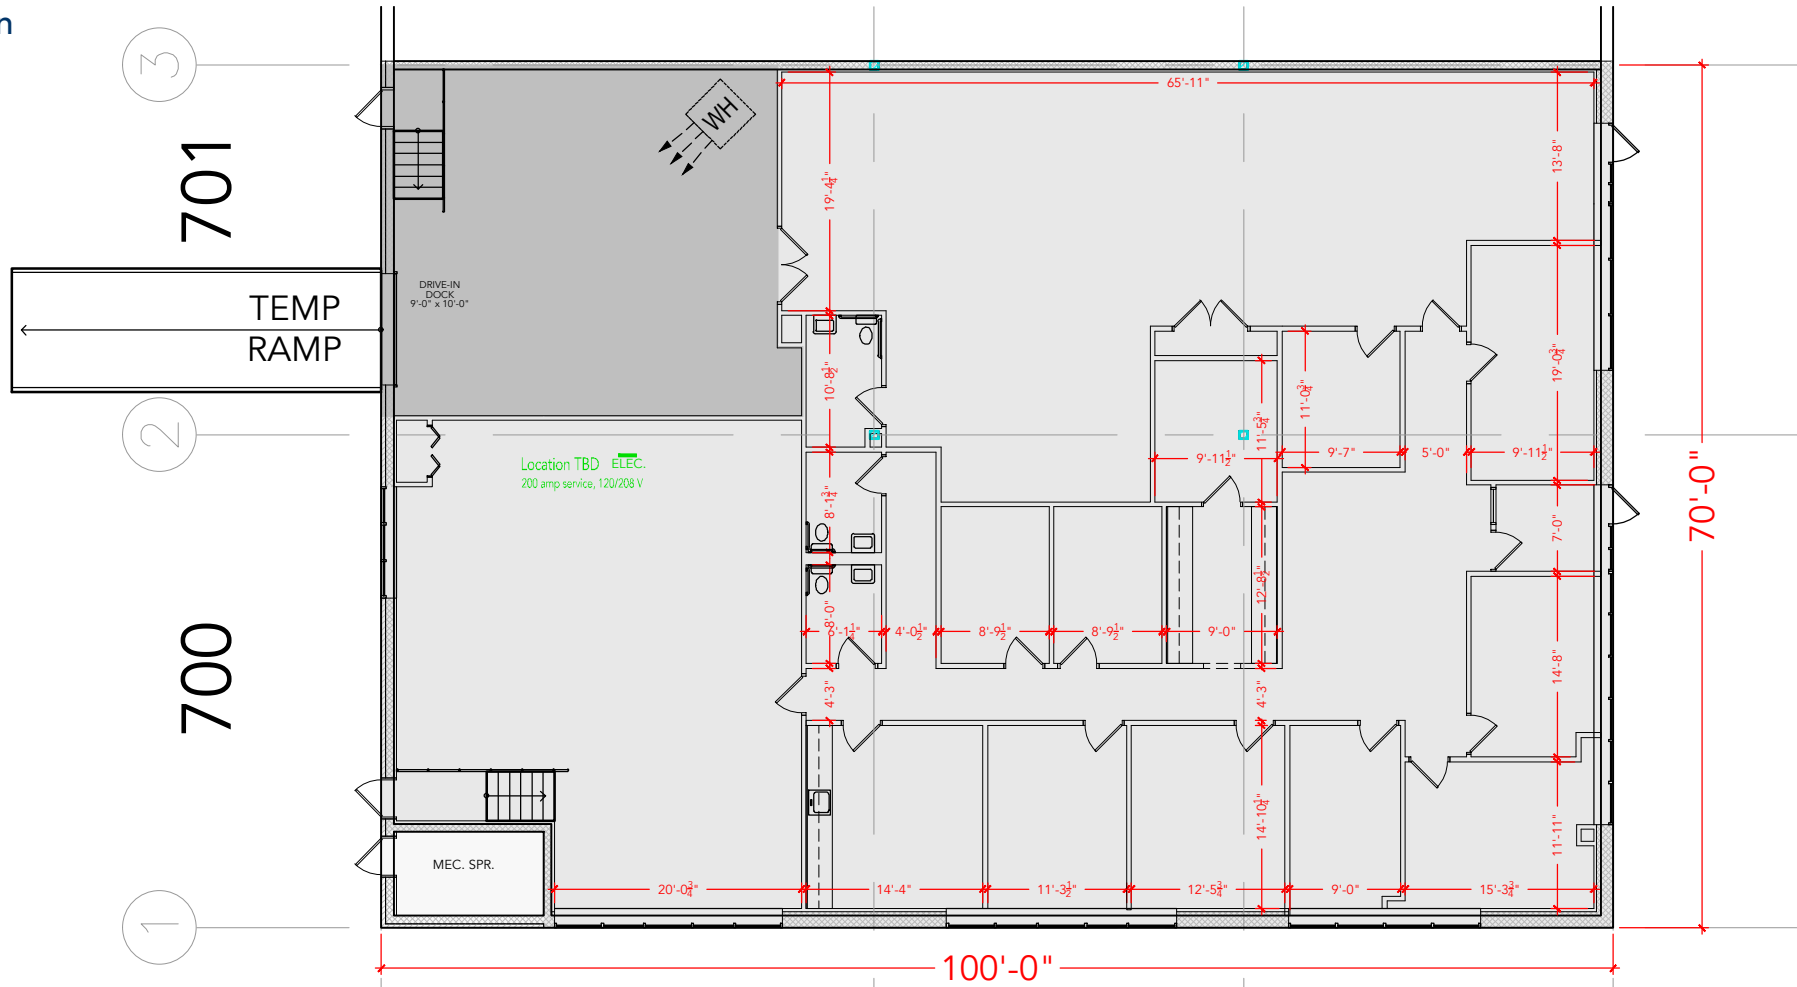

**TOTAL SF AVAILABLE - 6,897 SF**

OFFICE - 5,960 SF  
WAREHOUSE - 937 SF

[Click to access 3D model](#)

Key Plan

Floor Plan