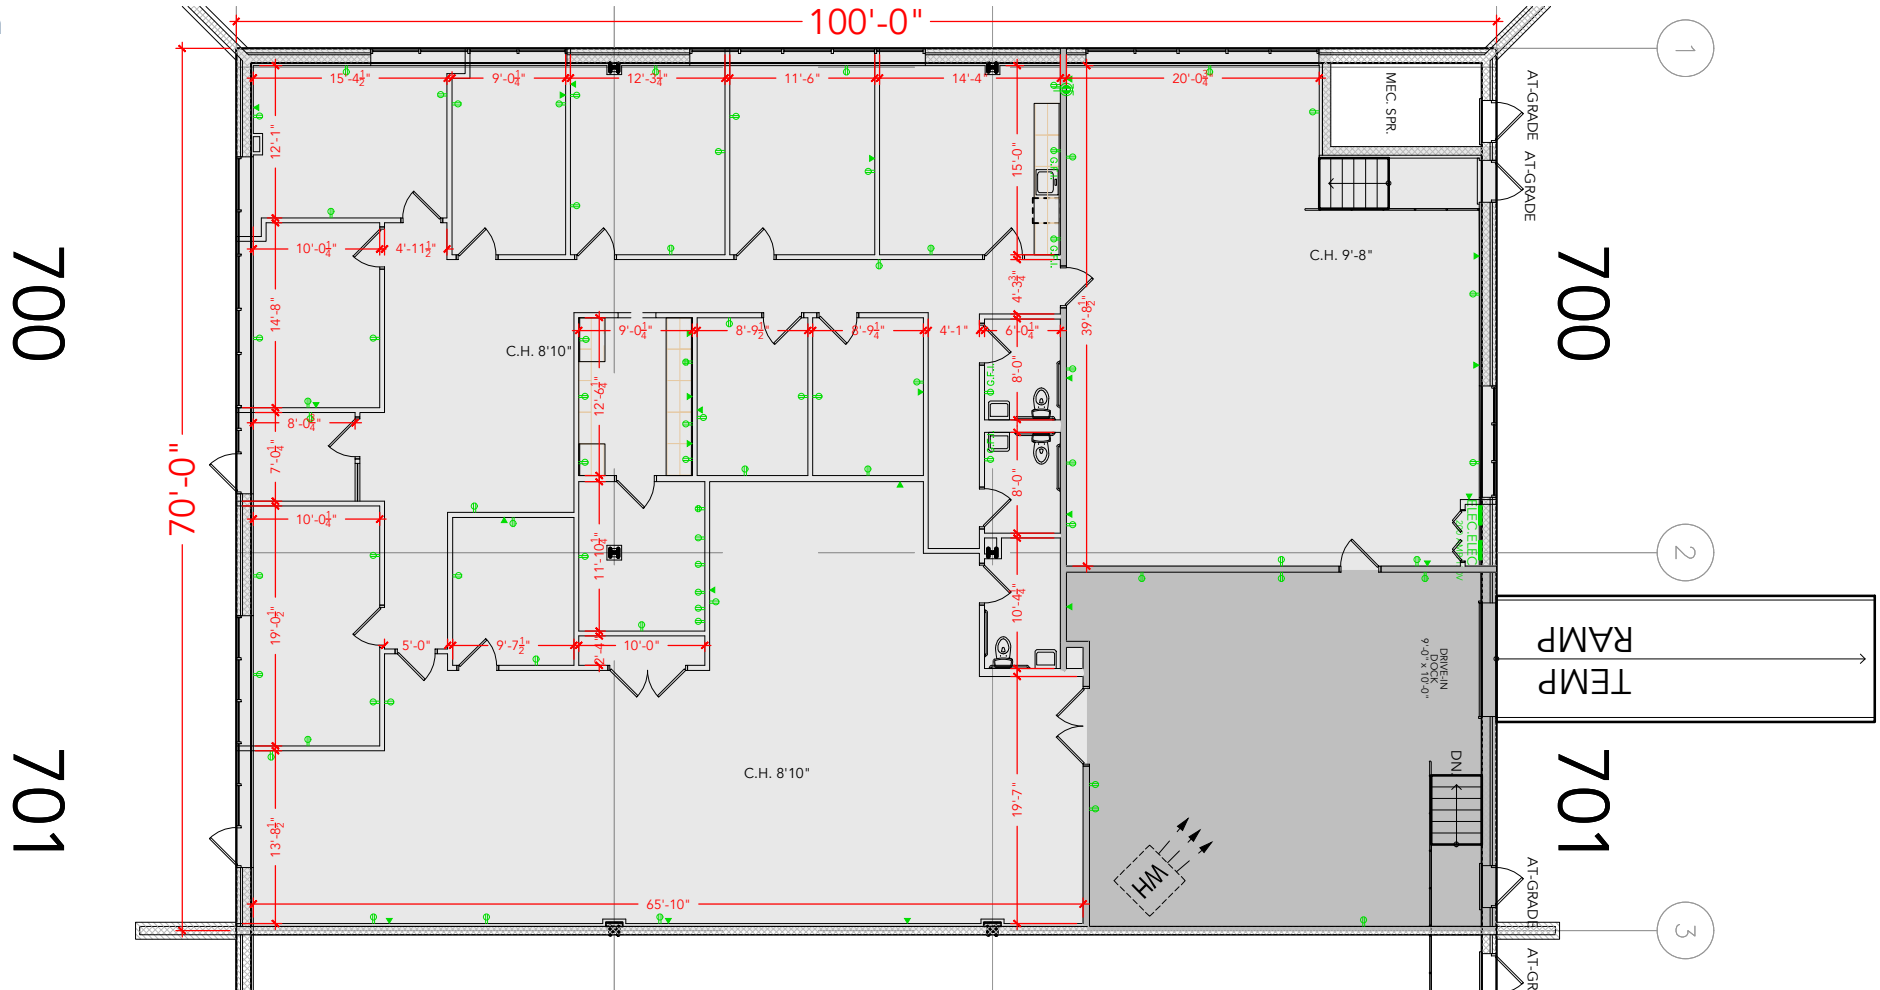

**TOTAL SF AVAILABLE - 6,897 SF**

OFFICE - 5,953 SF  
WAREHOUSE - 944 SF

[Click to access 3D model](#)

Key Plan

Floor Plan