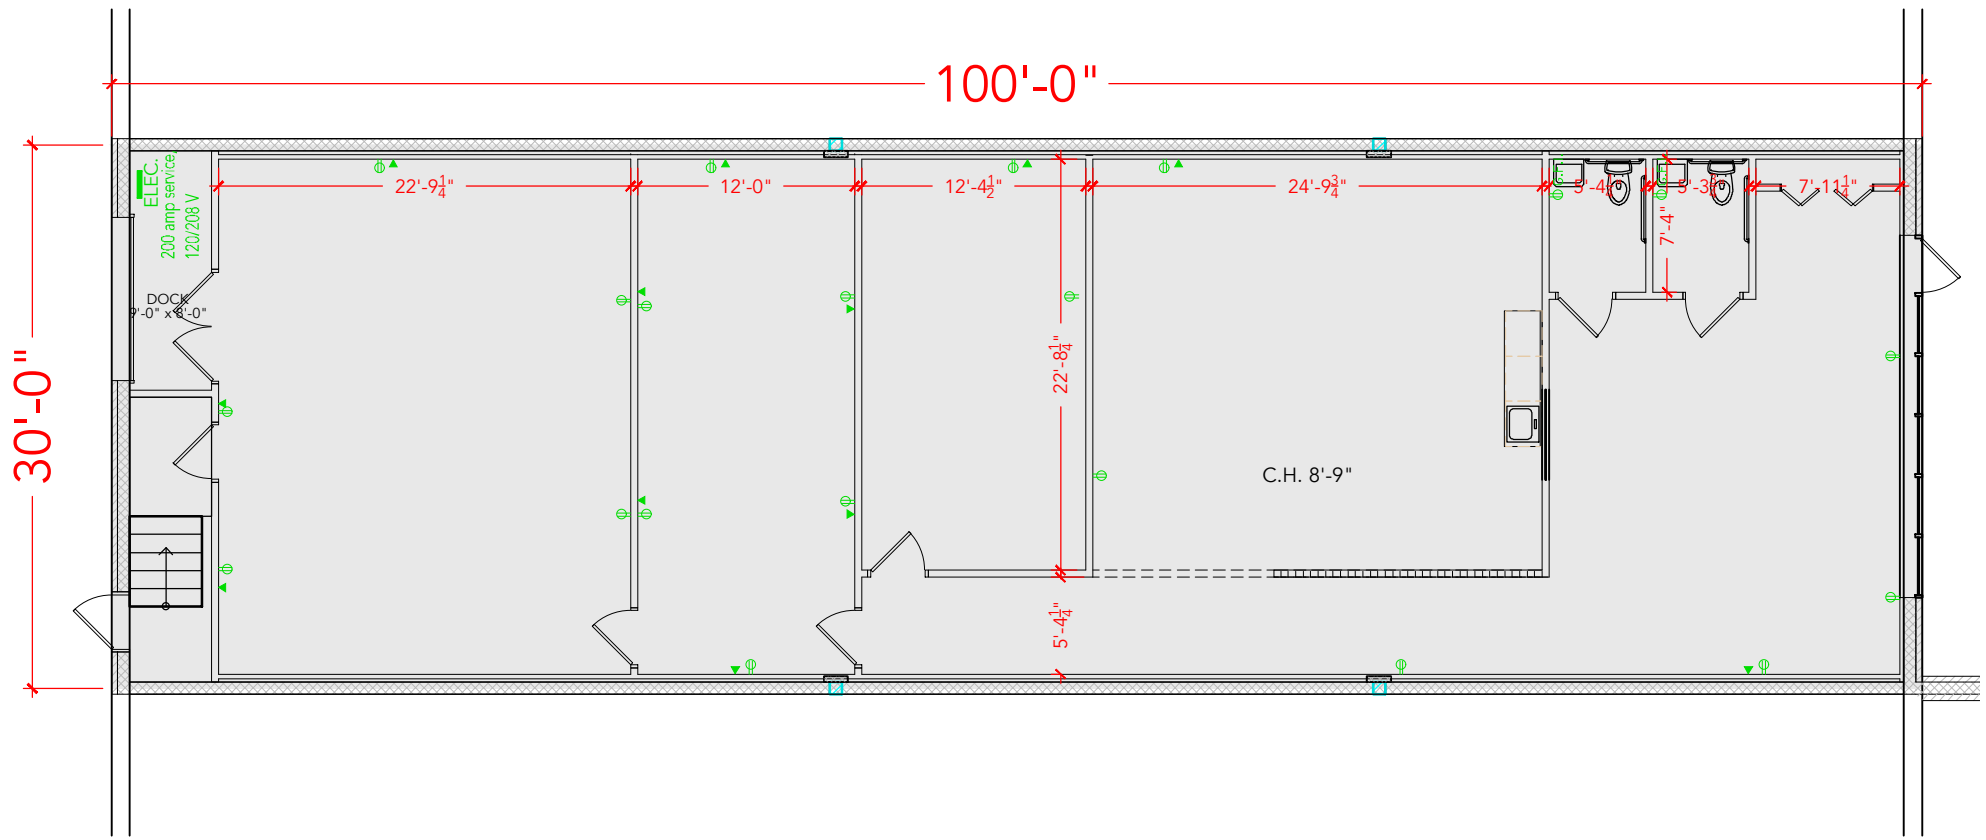

TOTAL SF AVAILABLE - 3,000 SF

OFFICE - 3,000 SF
WAREHOUSE - 0,000 SF

[Click to access 3D model](#)

Key Plan

Floor Plan