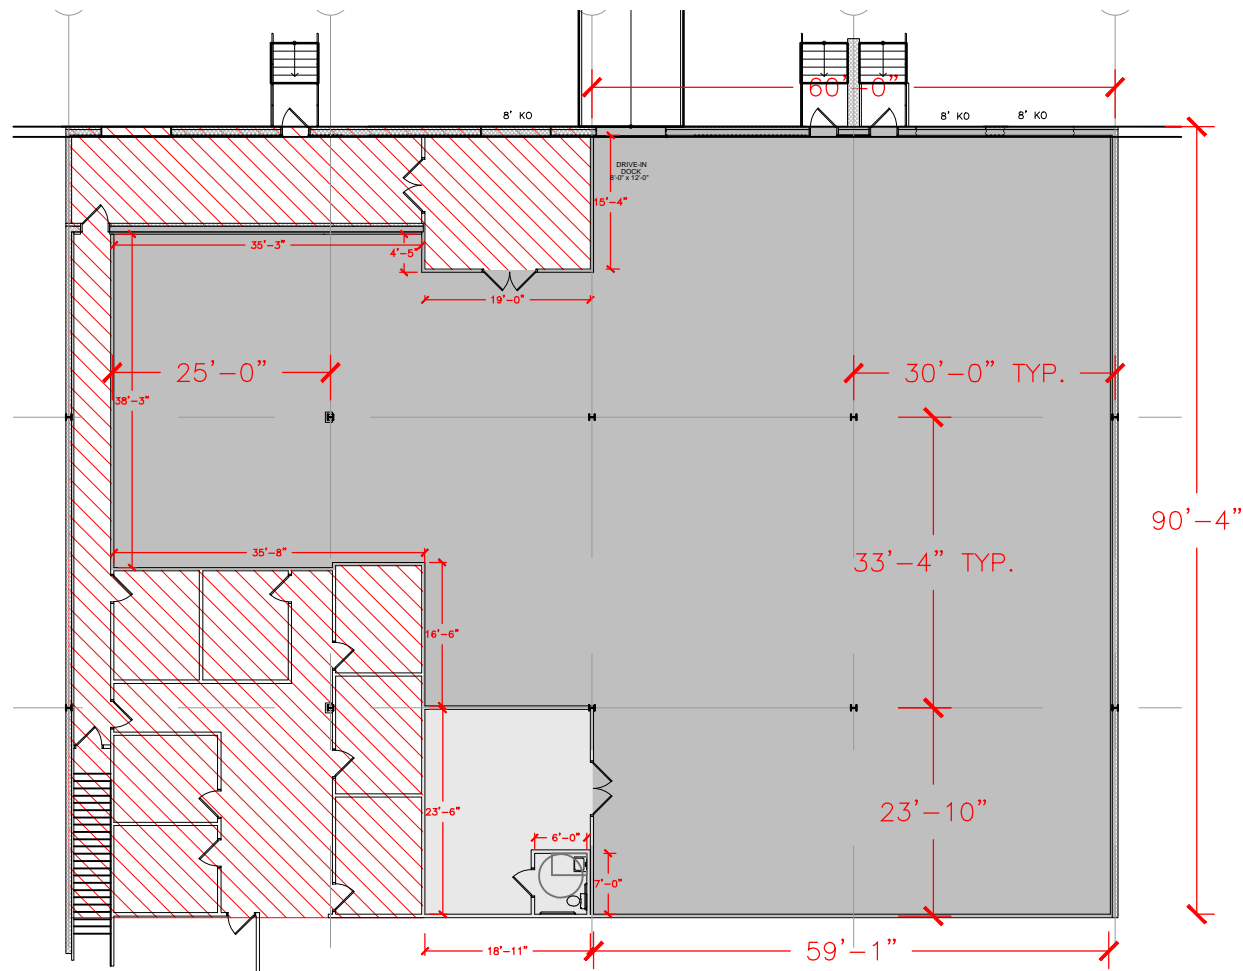

HIDDEN ROCK I

9305 GERWIG LANE COLUMBIA, MD 21046
SUITE H-L(R)

TOTAL SF AVAILABLE - 8,253 SF

OFFICE - 460 SF
WAREHOUSE SF - 7,793 SF

[Click to access 3D model](#)

Key Plan

Floor Plan