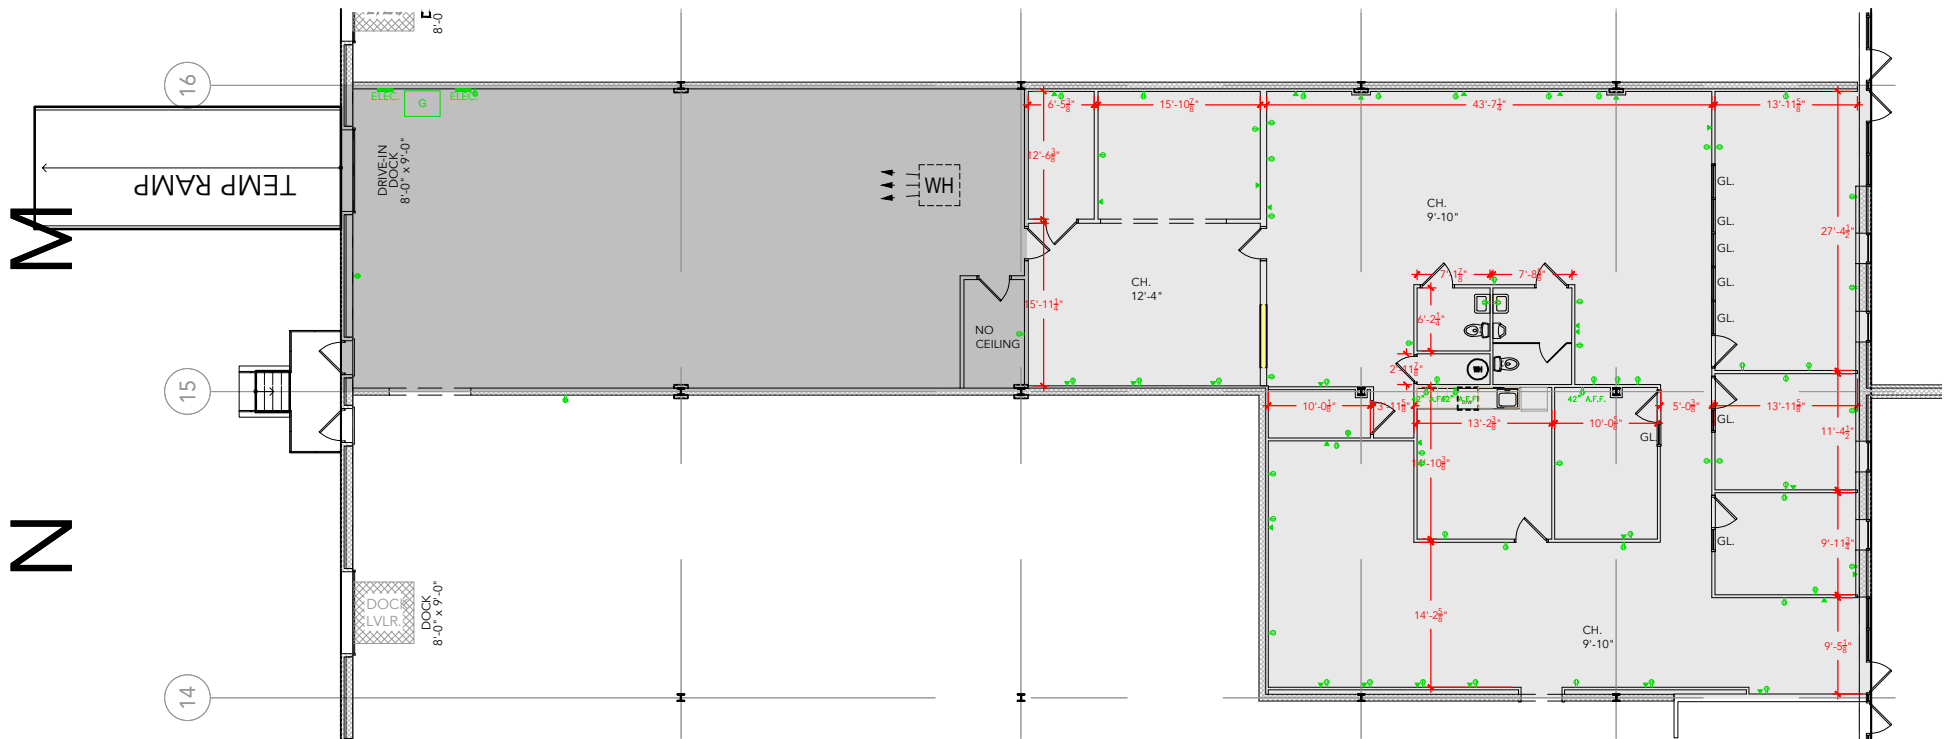

TOTAL SF AVAILABLE - 6,291 SF

OFFICE - 4,275 SF
WAREHOUSE SF - 2,016 SF

[Click to access 3D model](#)

Key Plan

Floor Plan