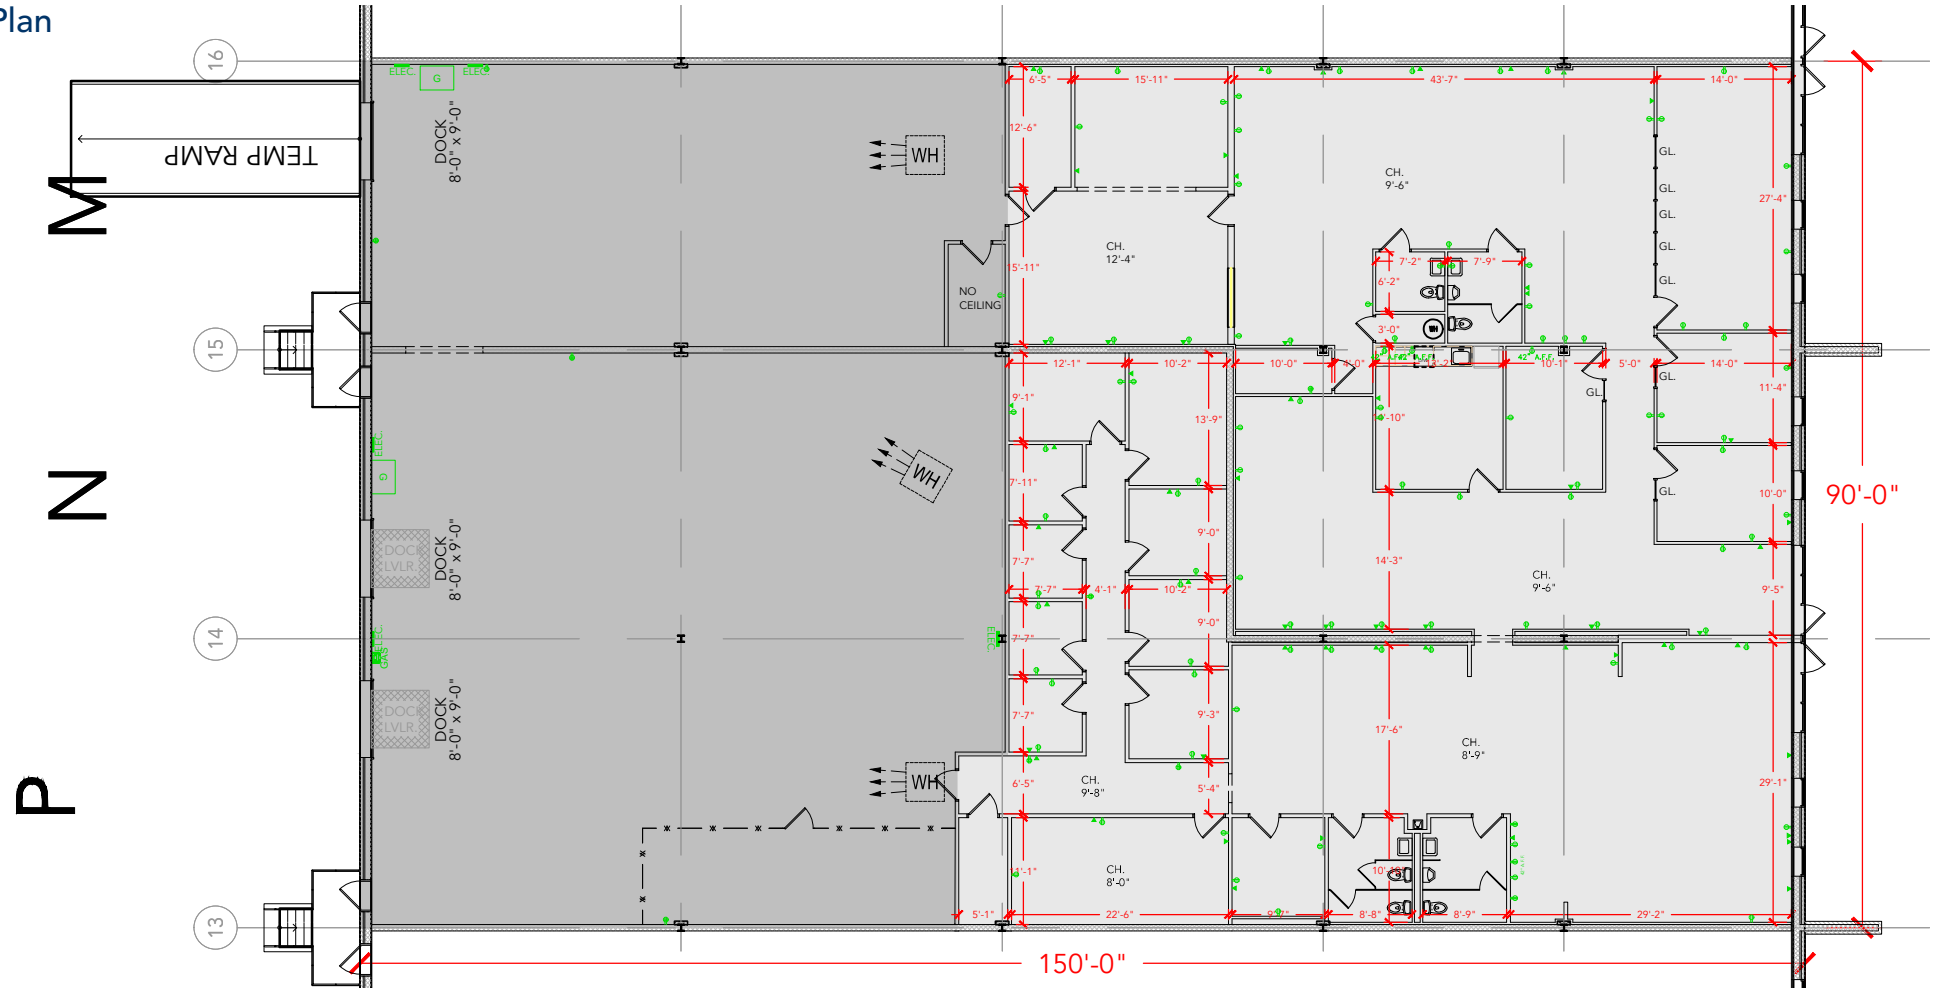

HIDDEN ROCK I

9305 GERWIG LANE COLUMBIA, MD 21046
SUITE M-P

TOTAL SF AVAILABLE -13,500 SF

OFFICE - 7,547 SF
WAREHOUSE SF - 5,953 SF

[Click to access 3D model](#)

Key Plan

Floor Plan