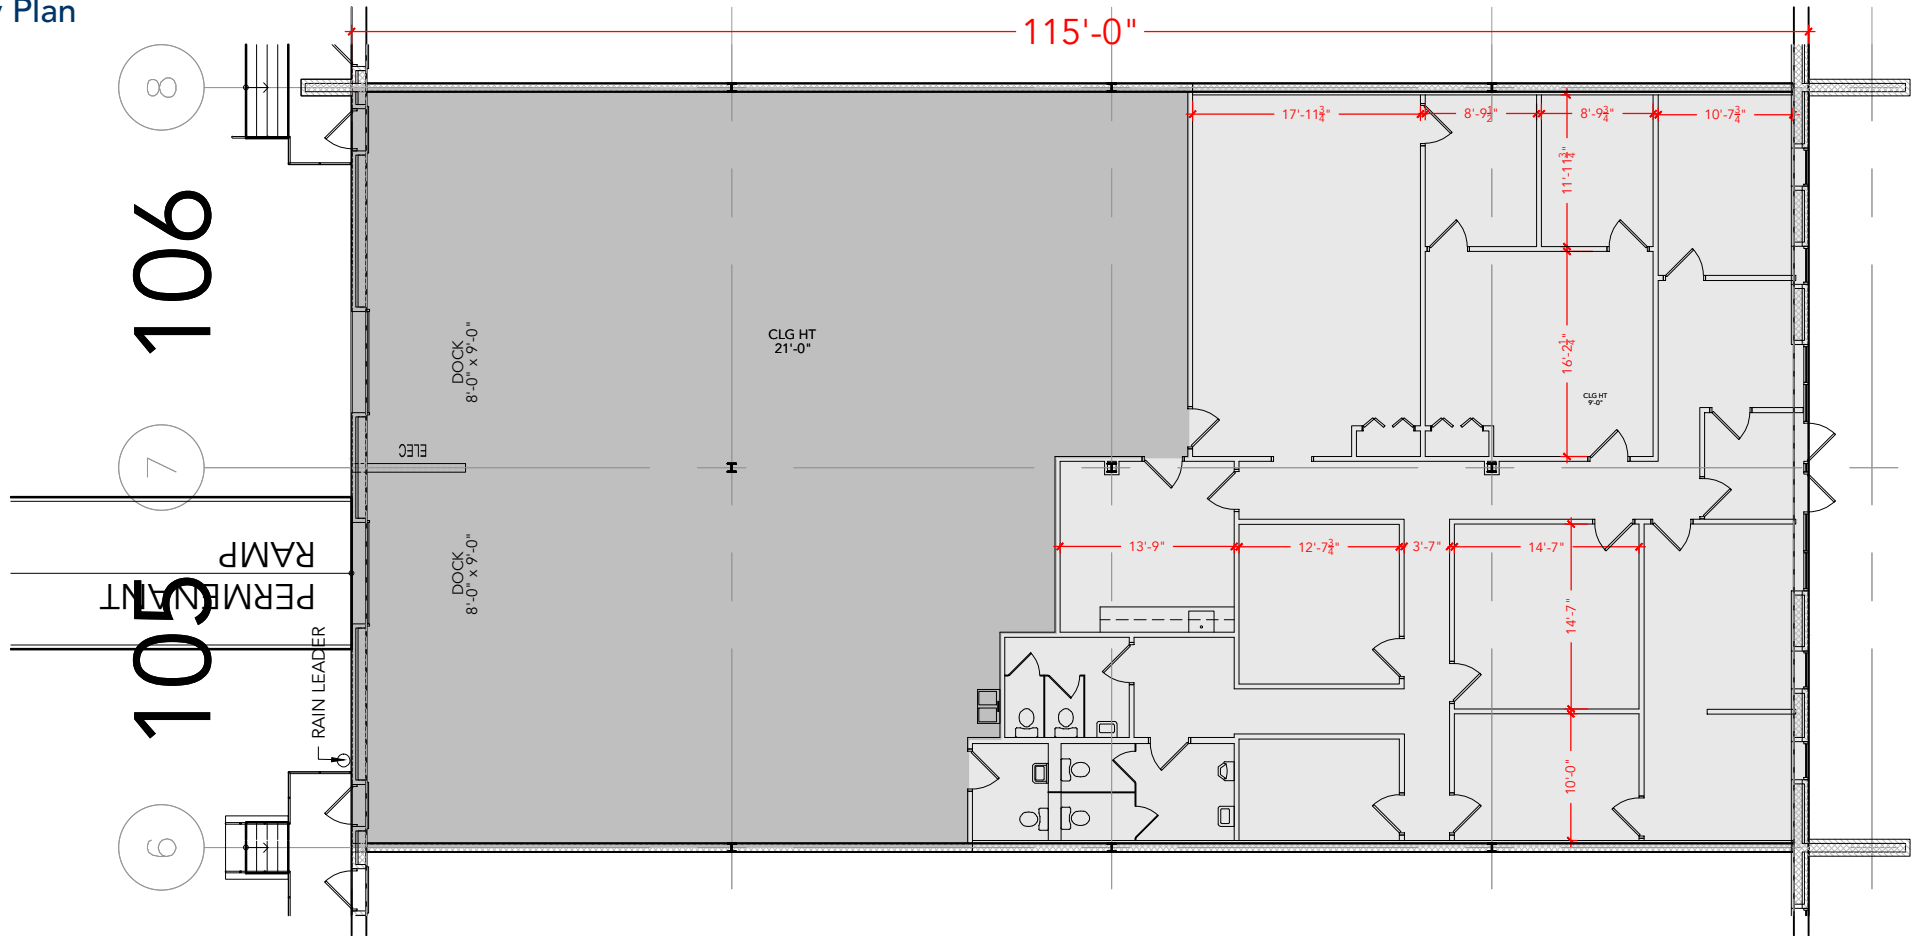

HIDDEN ROCK II

9515 GERWIG LANE COLUMBIA, MD 21046

SUITE 105-106

TOTAL SF AVAILABLE - 6,900 SF

OFFICE - 3,345 SF

WAREHOUSE - 3,555 SF

[Click to access 3D model](#)

Key Plan

Floor Plan