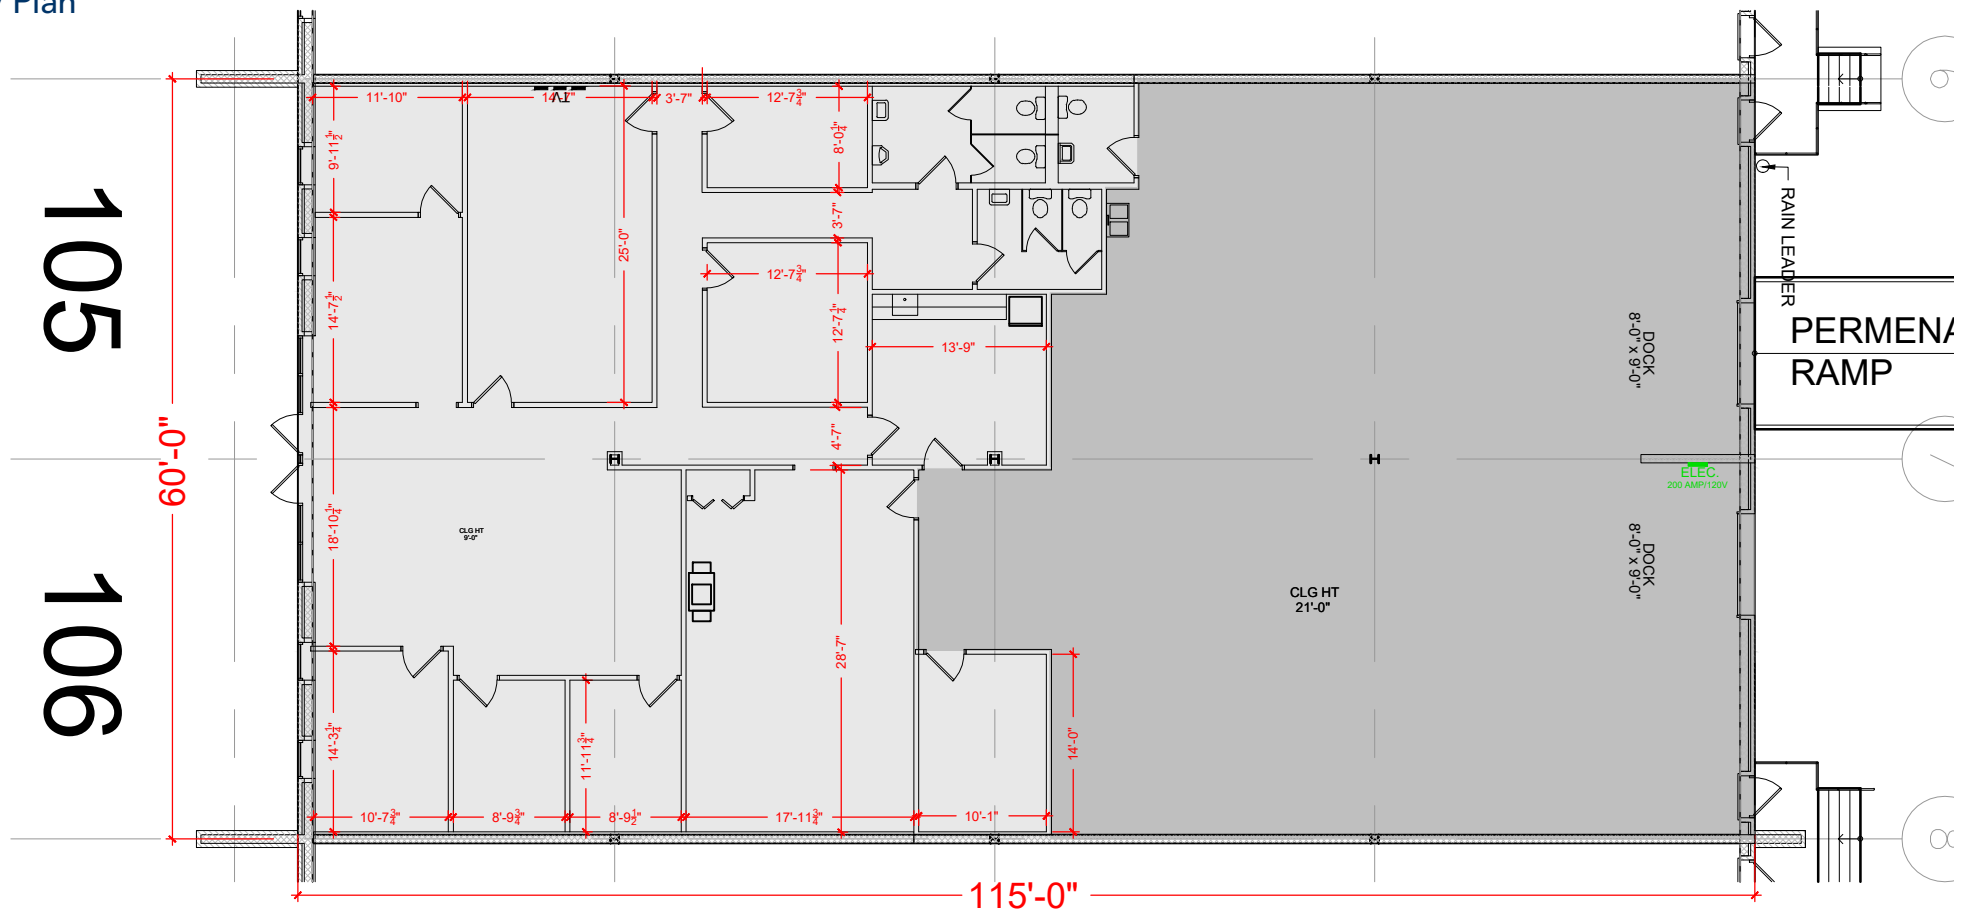

TOTAL SF AVAILABLE - 6,900 SF

OFFICE - 3,499 SF

WAREHOUSE - 3,401 SF

[Click to access 3D model](#)

Key Plan

Floor Plan