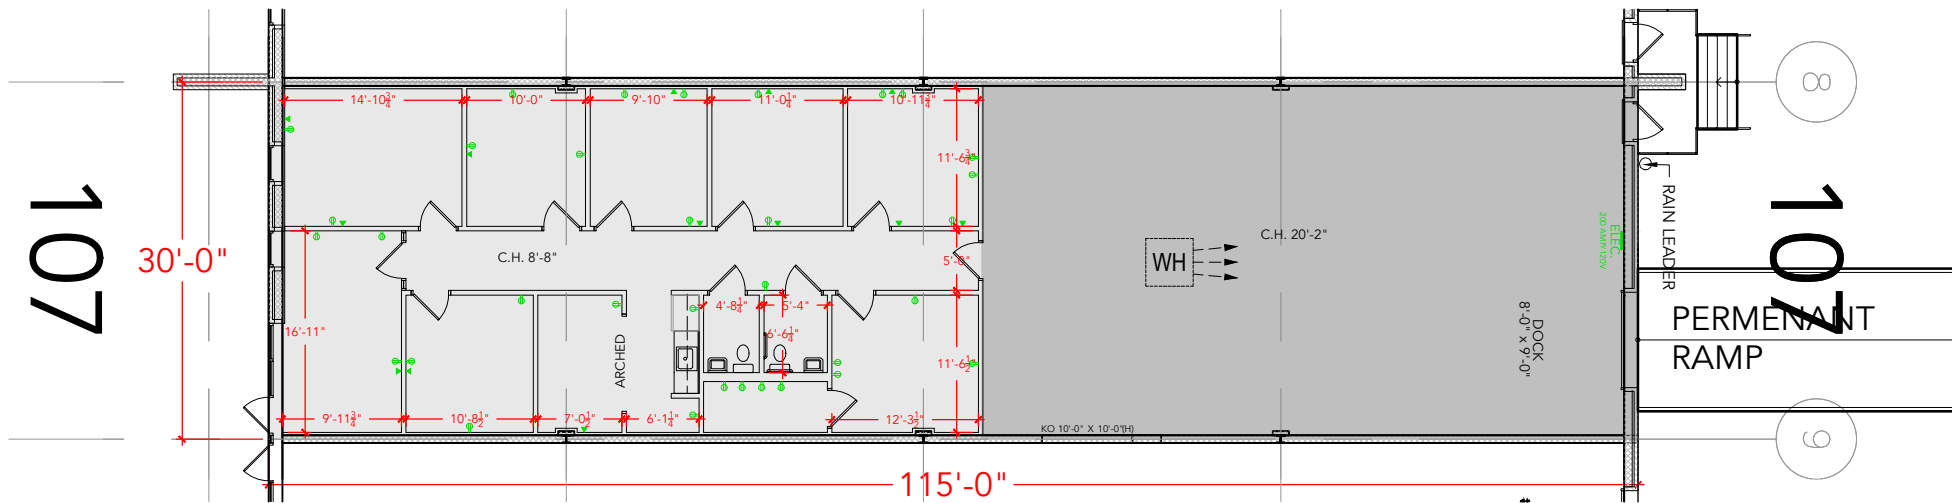

TOTAL SF AVAILABLE - 3,450 SF

OFFICE - 1,794 SF
WAREHOUSE SF - 1,656 SF

[Click to access 3D model](#)

Key Plan

Floor Plan