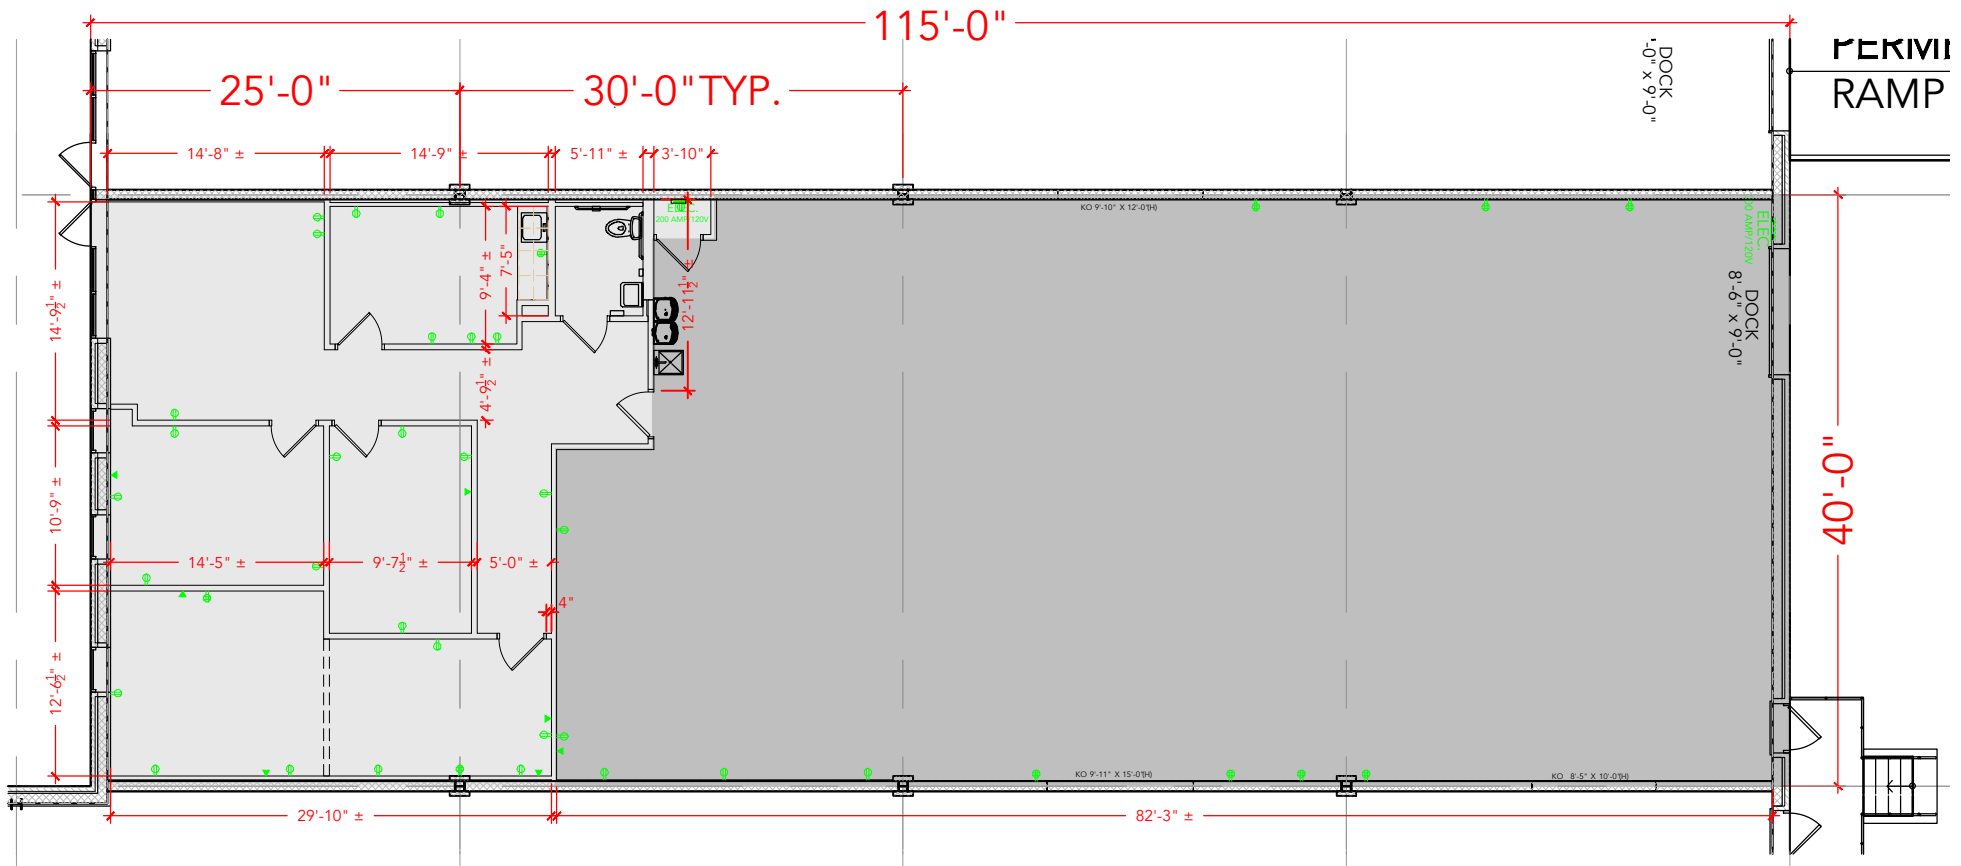

TOTAL SF AVAILABLE -4,600 SF

OFFICE - 1,380 SF
WAREHOUSE - 3,220 SF

[Click to access CADD file](#)

Key Plan

Floor Plan