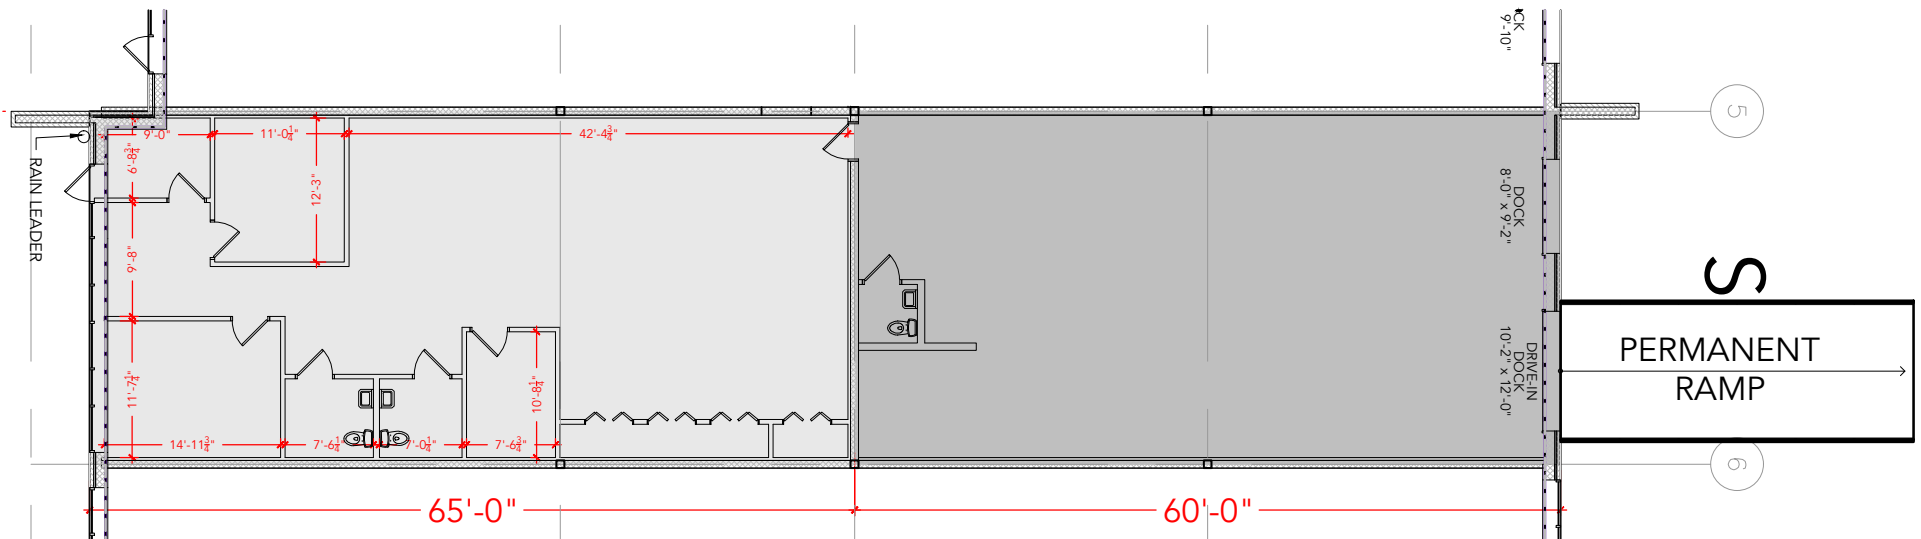

TOTAL SF AVAILABLE - 3,750 SF

OFFICE - 1,950 SF

WAREHOUSE - 1,800 SF

[Click to access 3D model](#)

Key Plan

## Floor Plan