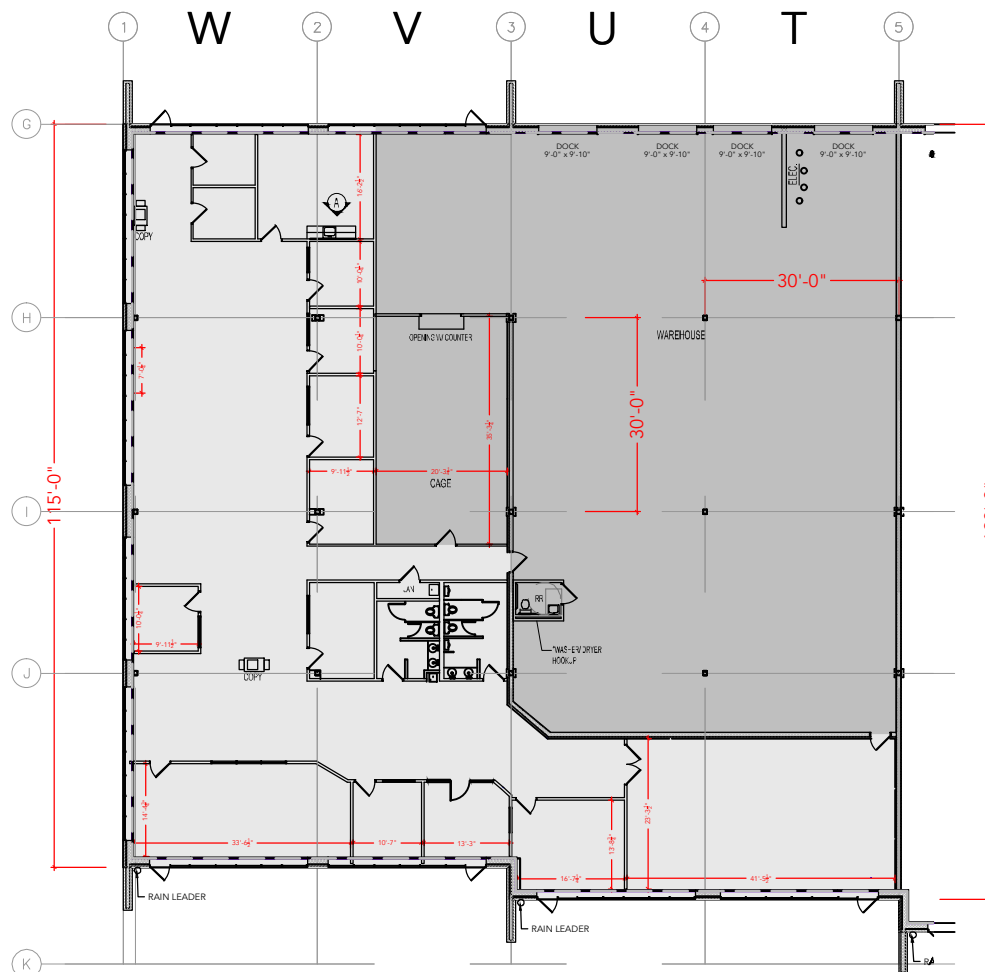

**TOTAL SF AVAILABLE - 14,100 SF**

**OFFICE- 7,070 SF**

**WAREHOUSE - 7,030 SF**

[Click to access 3D model](#)

Key Plan

Floor Plan